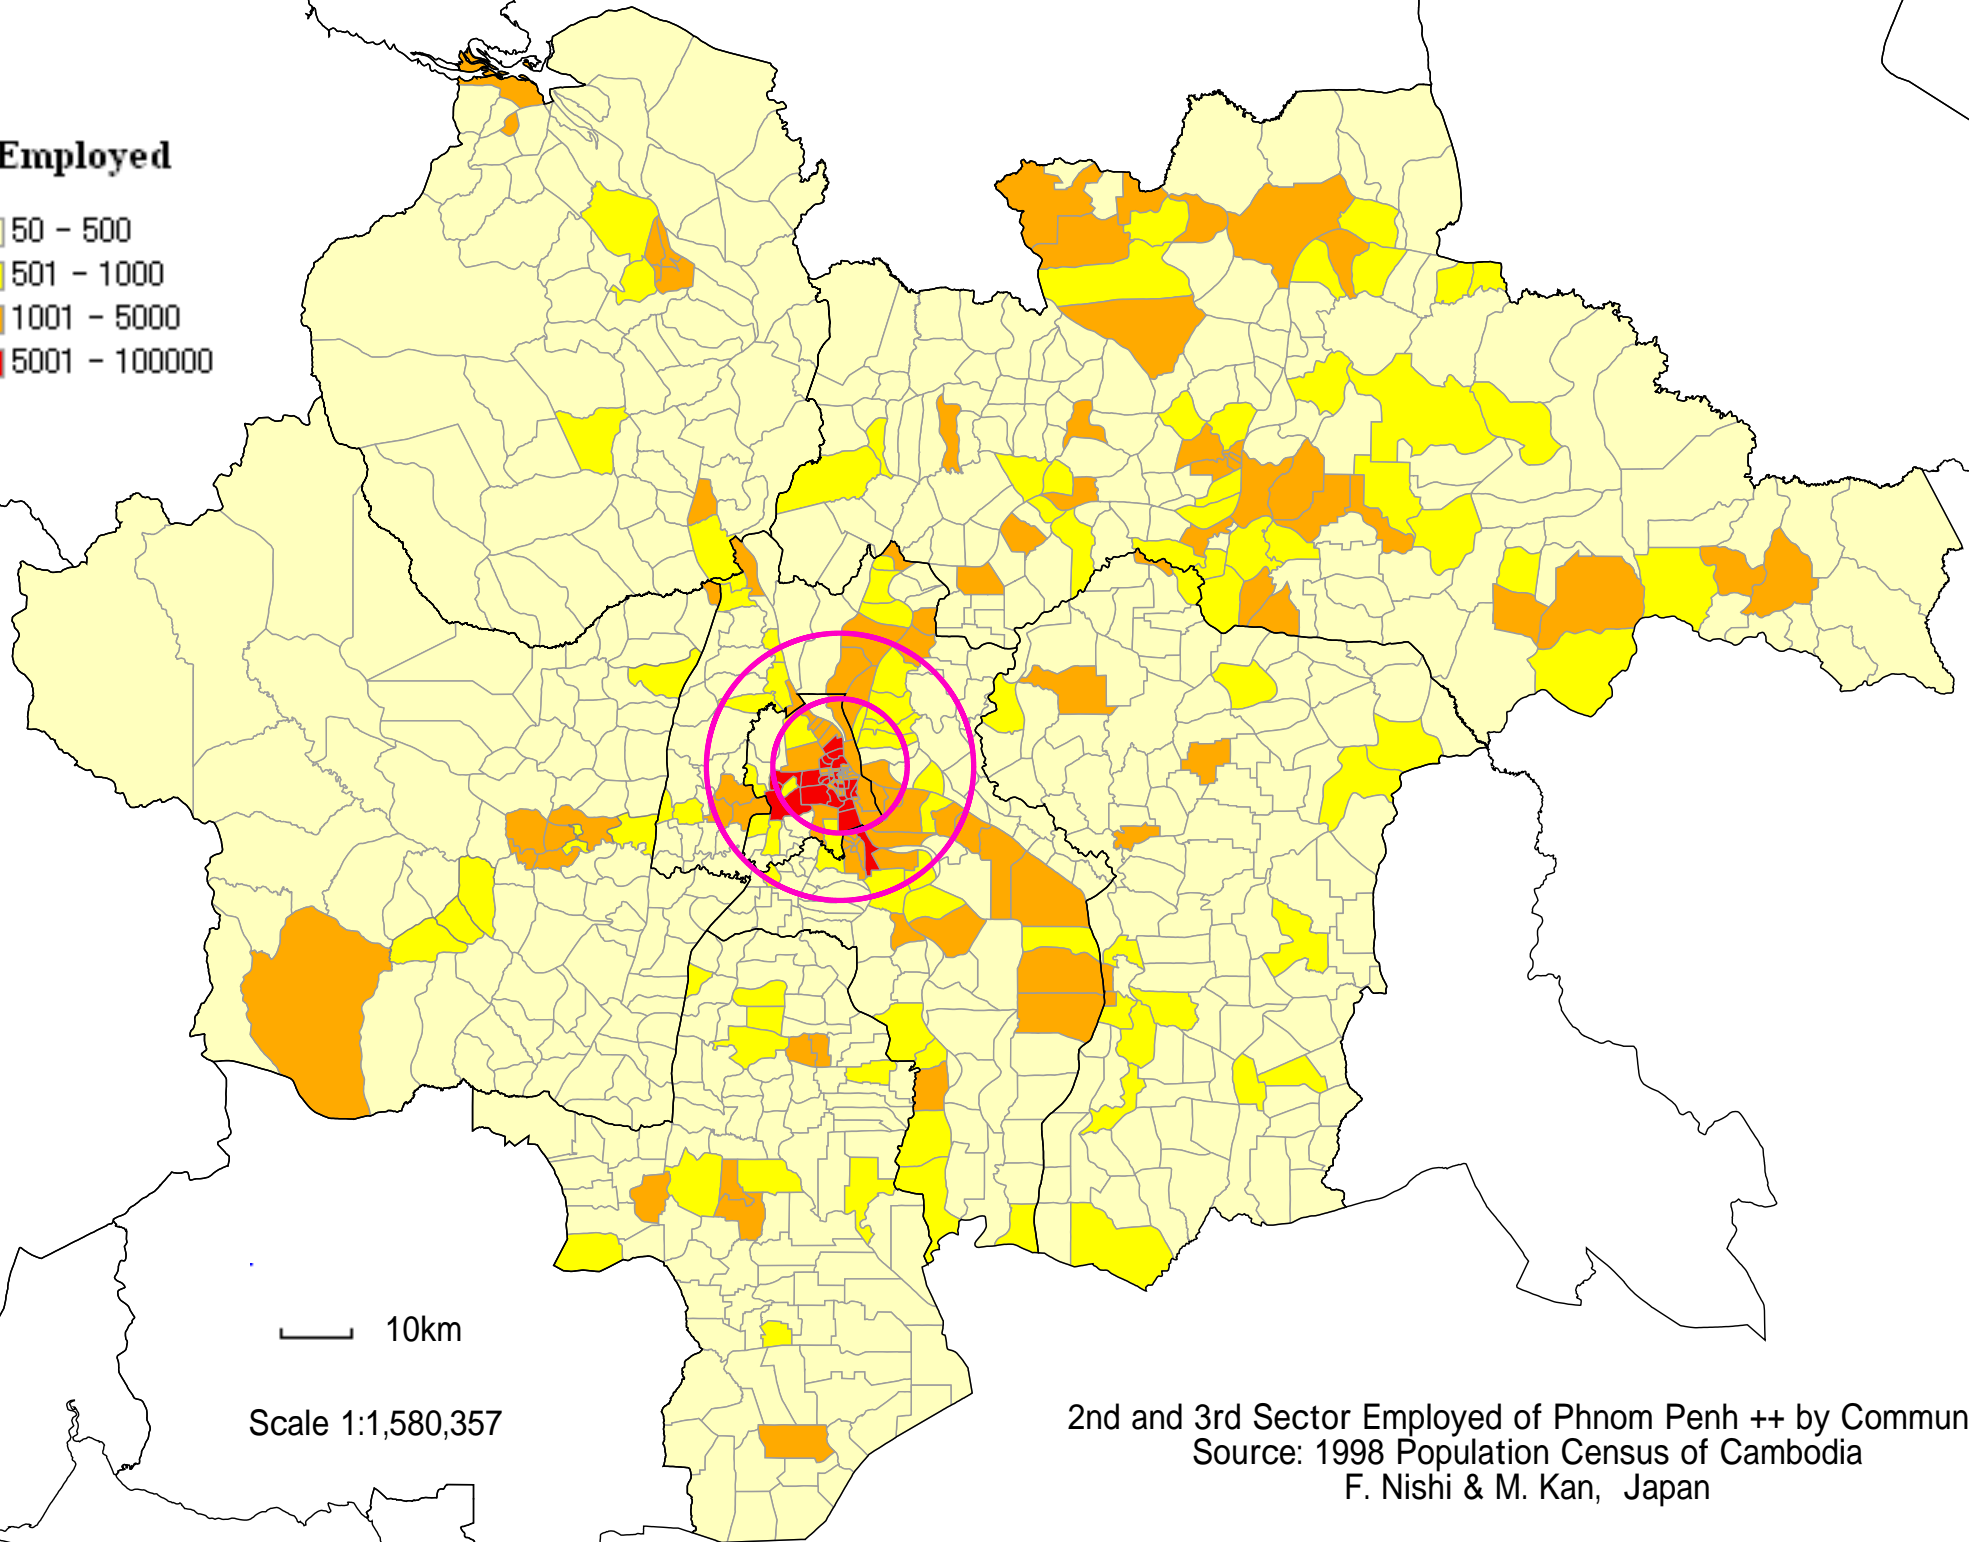

Employed

10km

Scale 1:1,580,357

2nd and 3rd Sector Employed of Phnom Penh ++ by Commune
Source: 1998 Population Census of Cambodia
F. Nishi & M. Kan, Japan