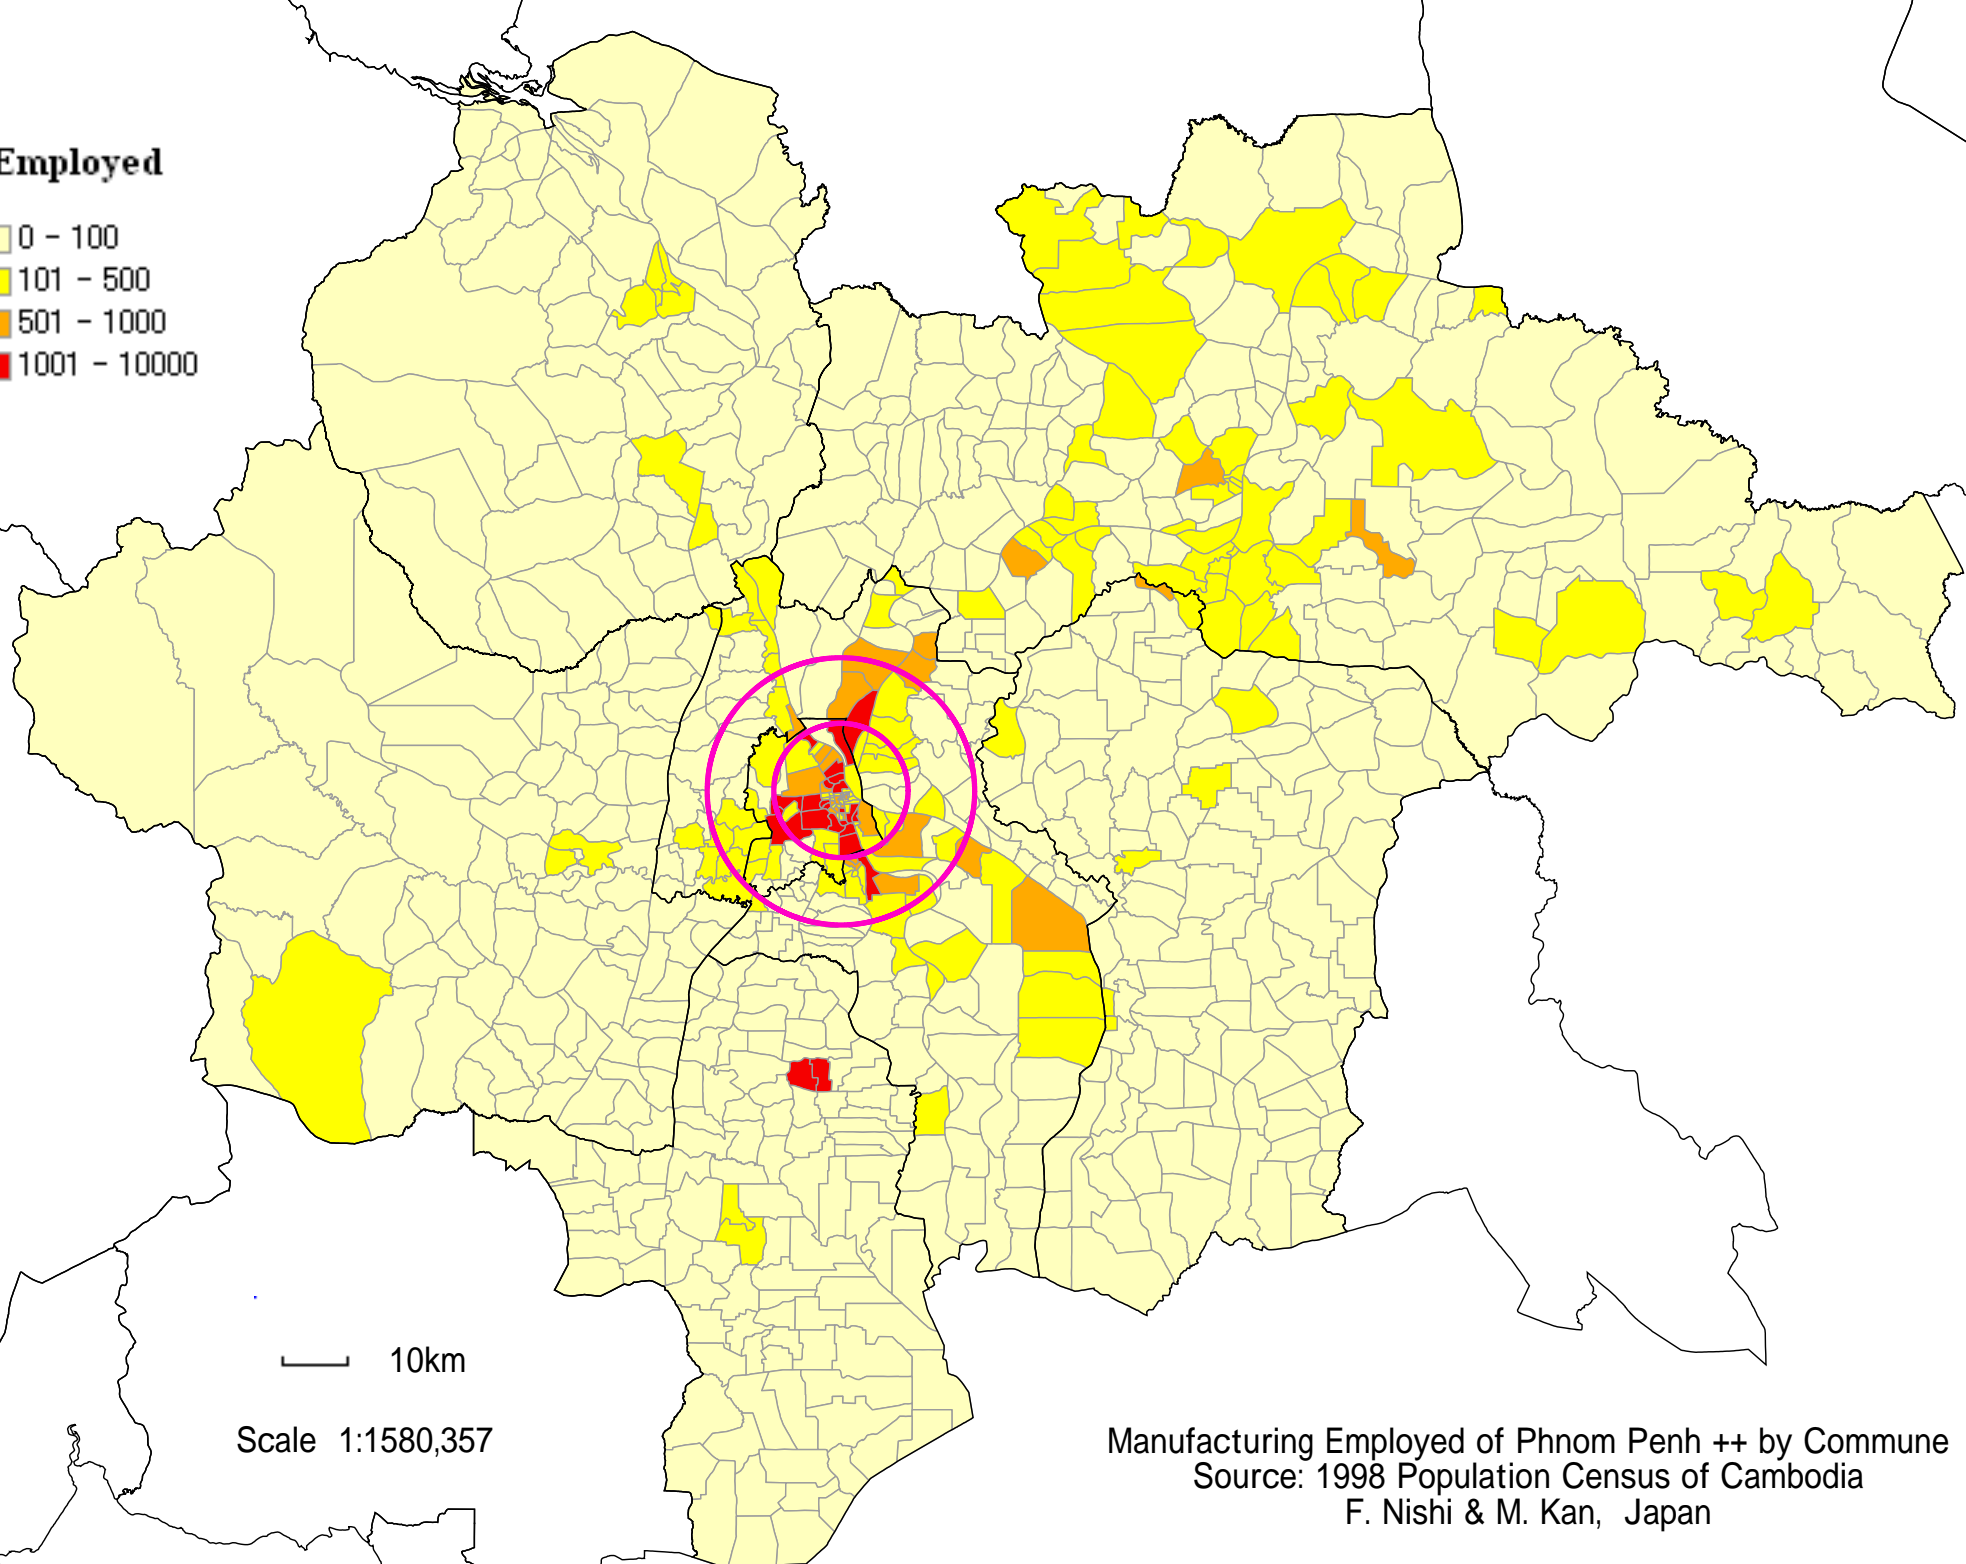

### Employed

- 0 - 100
- 101 - 500
- 501 - 1000
- 1001 - 10000

10km

Scale 1:1580,357

Manufacturing Employed of Phnom Penh ++ by Commune  
Source: 1998 Population Census of Cambodia  
F. Nishi & M. Kan, Japan