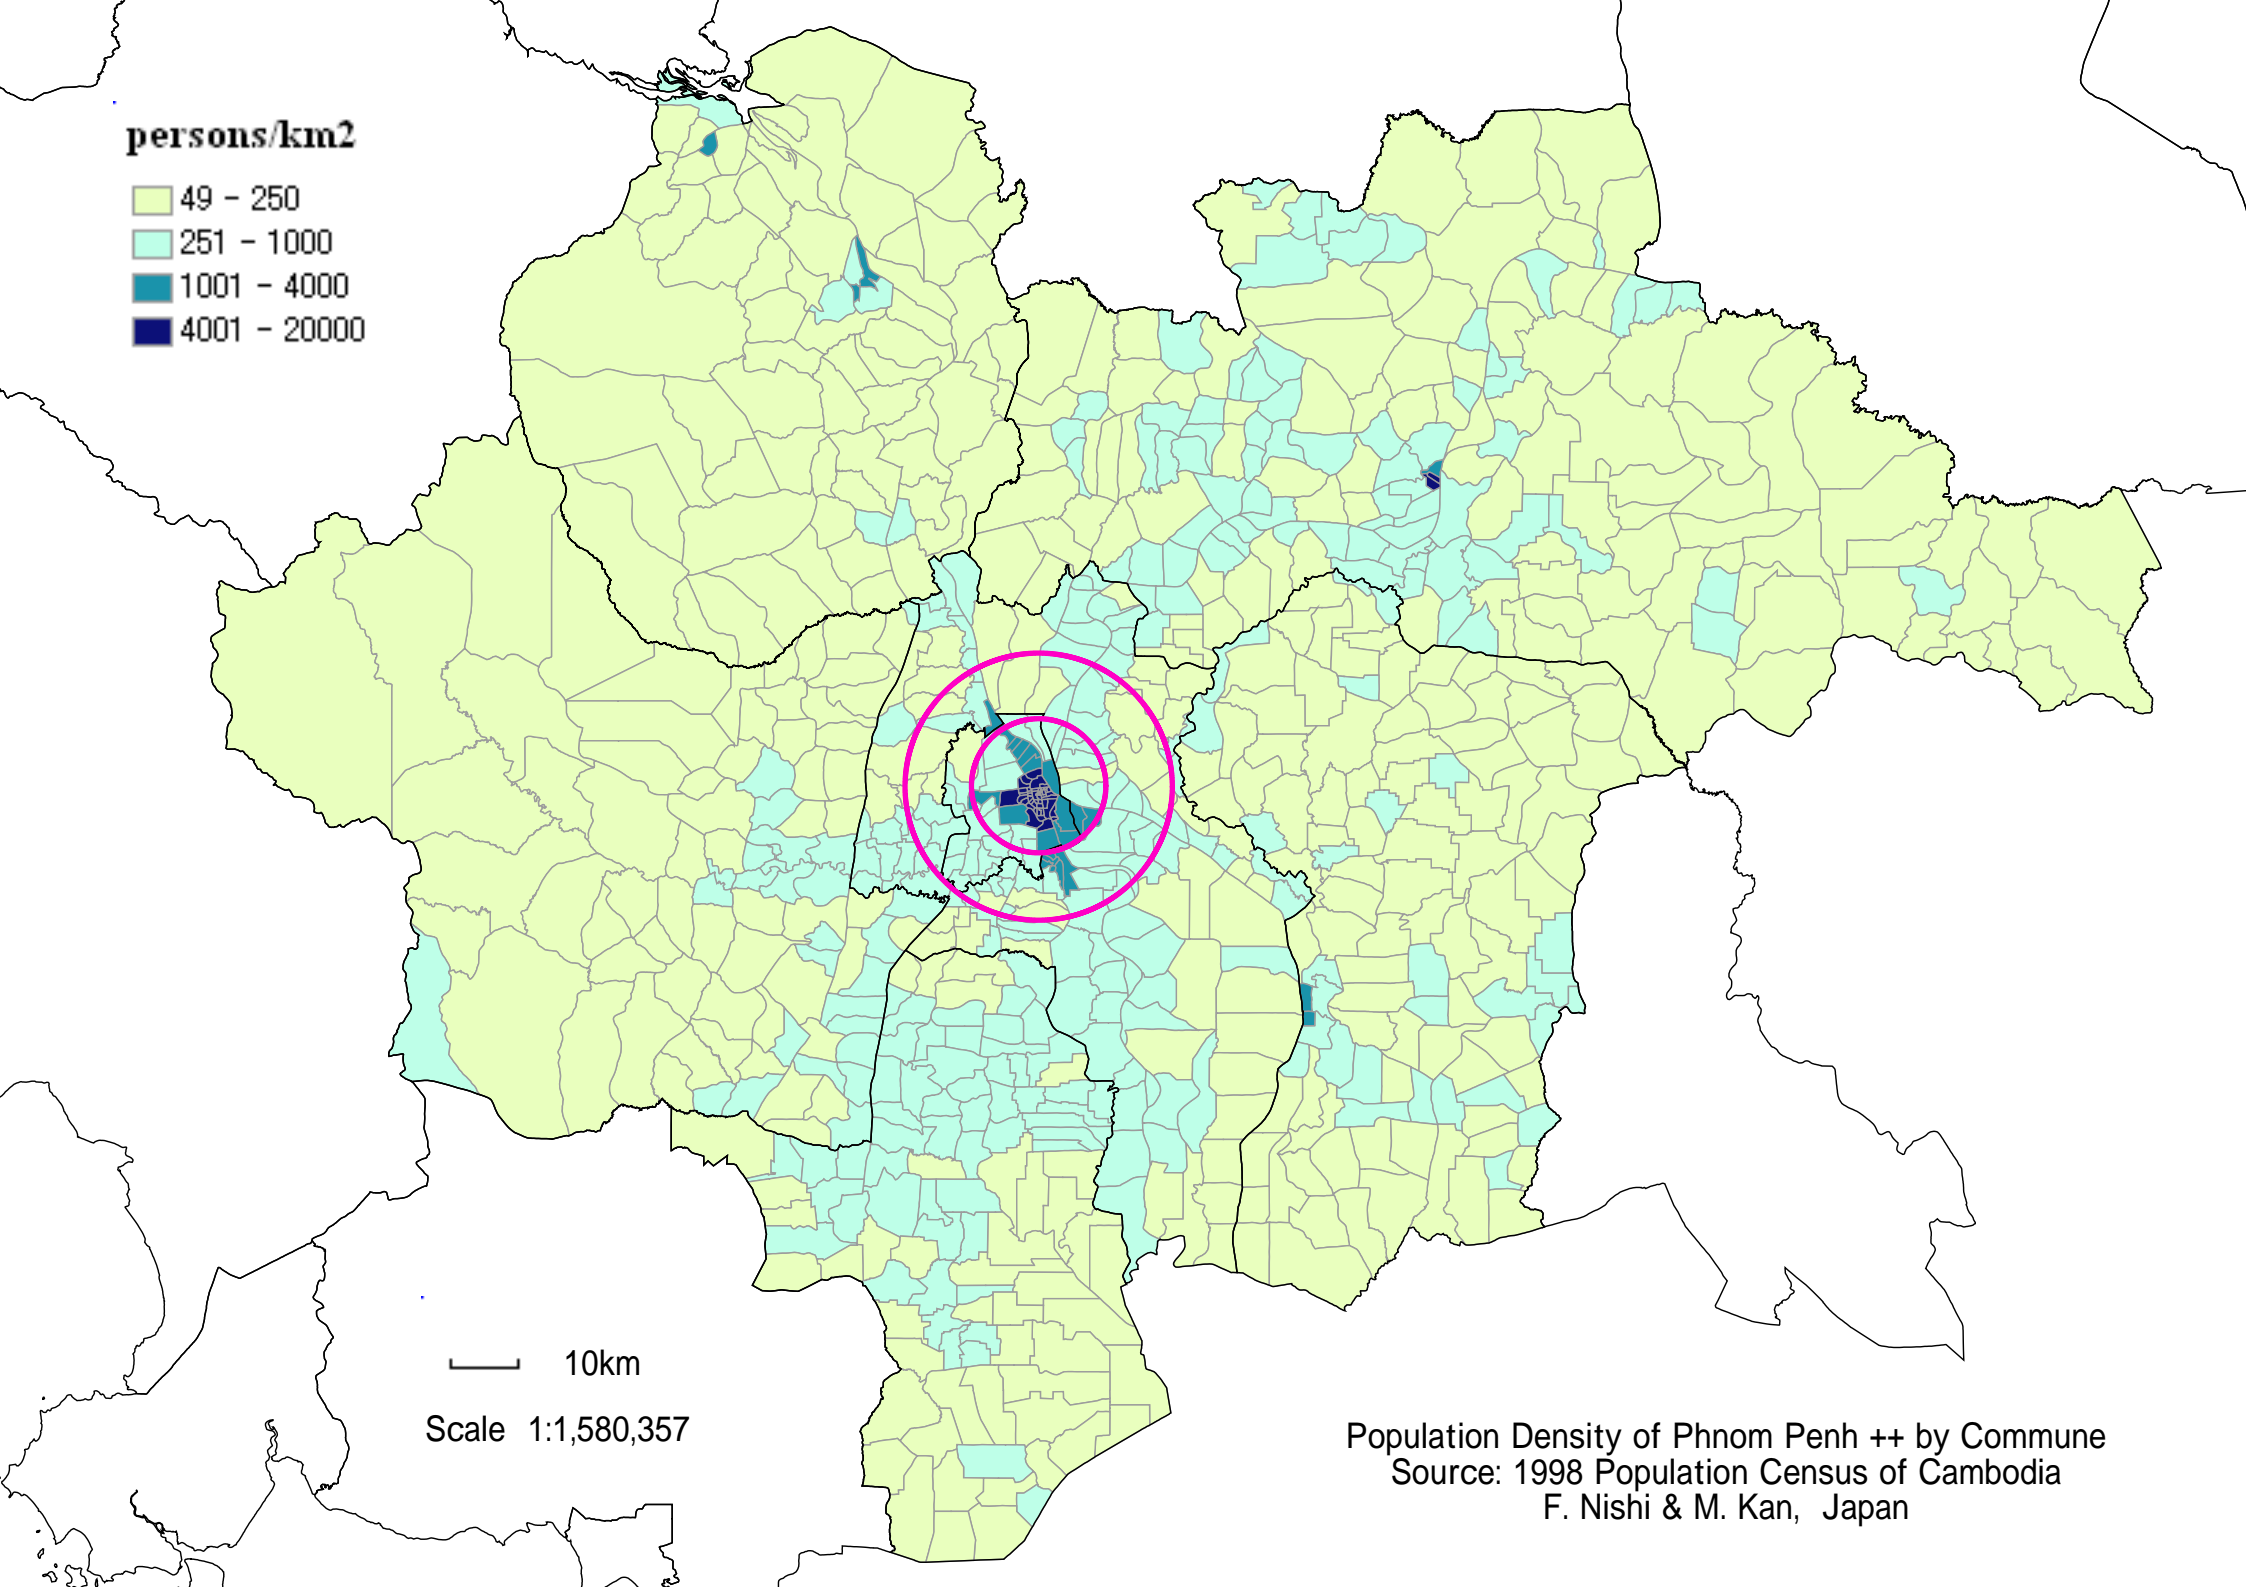

persons/km²

10km
Scale 1:1,580,357

Population Density of Phnom Penh ++ by Commune
Source: 1998 Population Census of Cambodia
F. Nishi & M. Kan, Japan