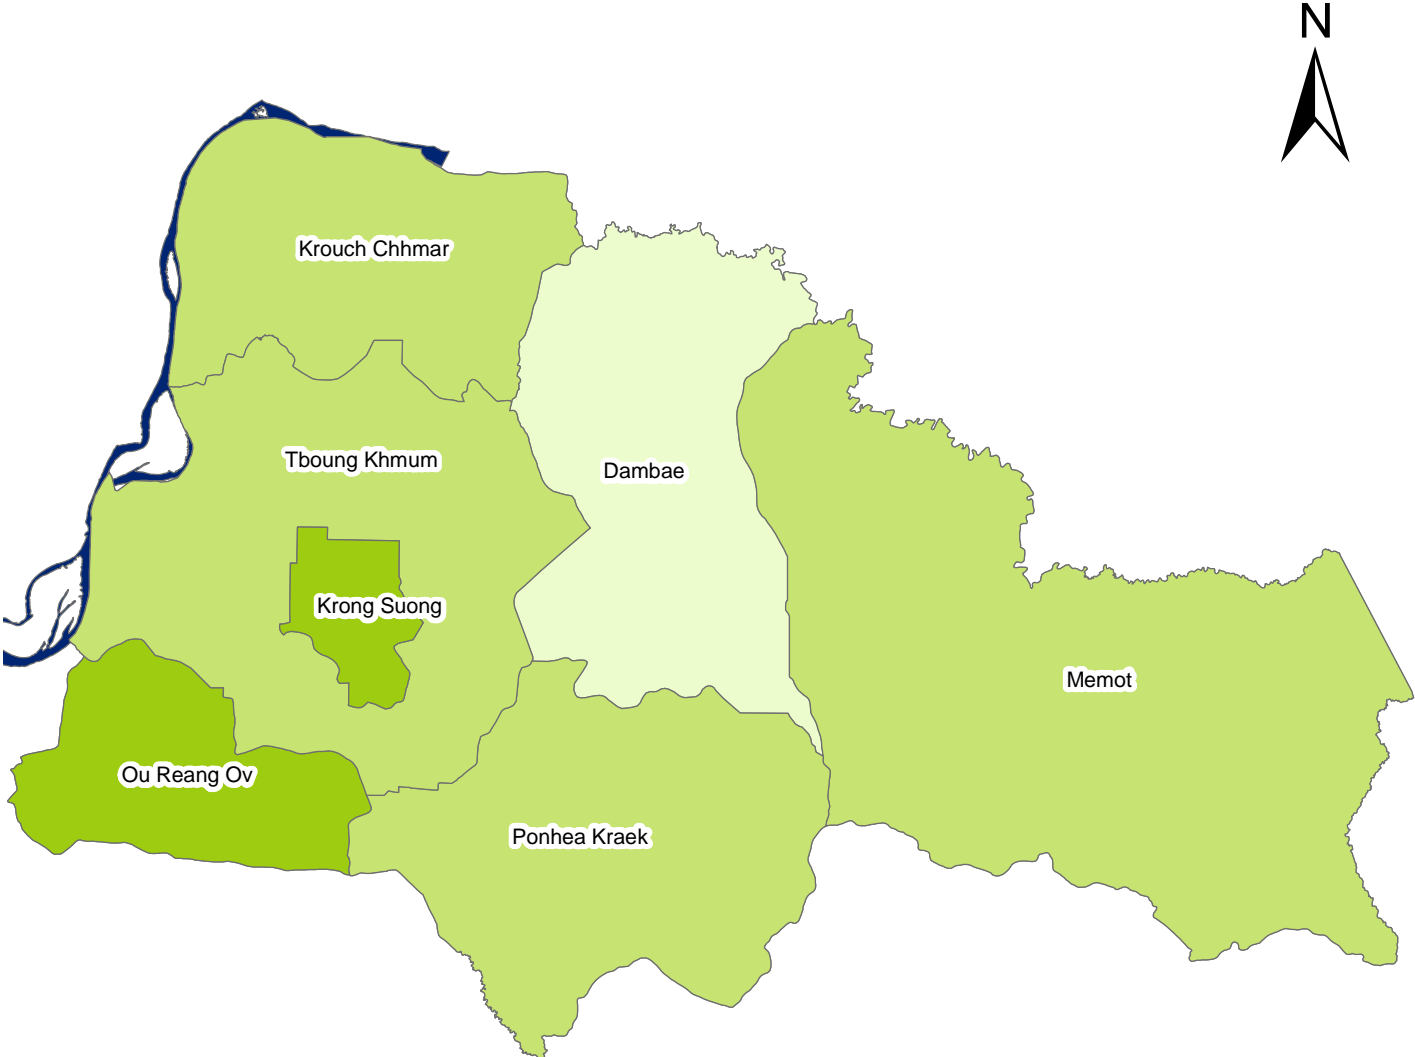

Map 7. Literacy Rate (persons aged 7 and over) by District - Tboung Khmum Province (2008)

**Legend**  
Literacy Rate  
(persons aged 7 and over)  
(%)

	Less than 60.0
	60.0 - 79.9
	80.0 or more