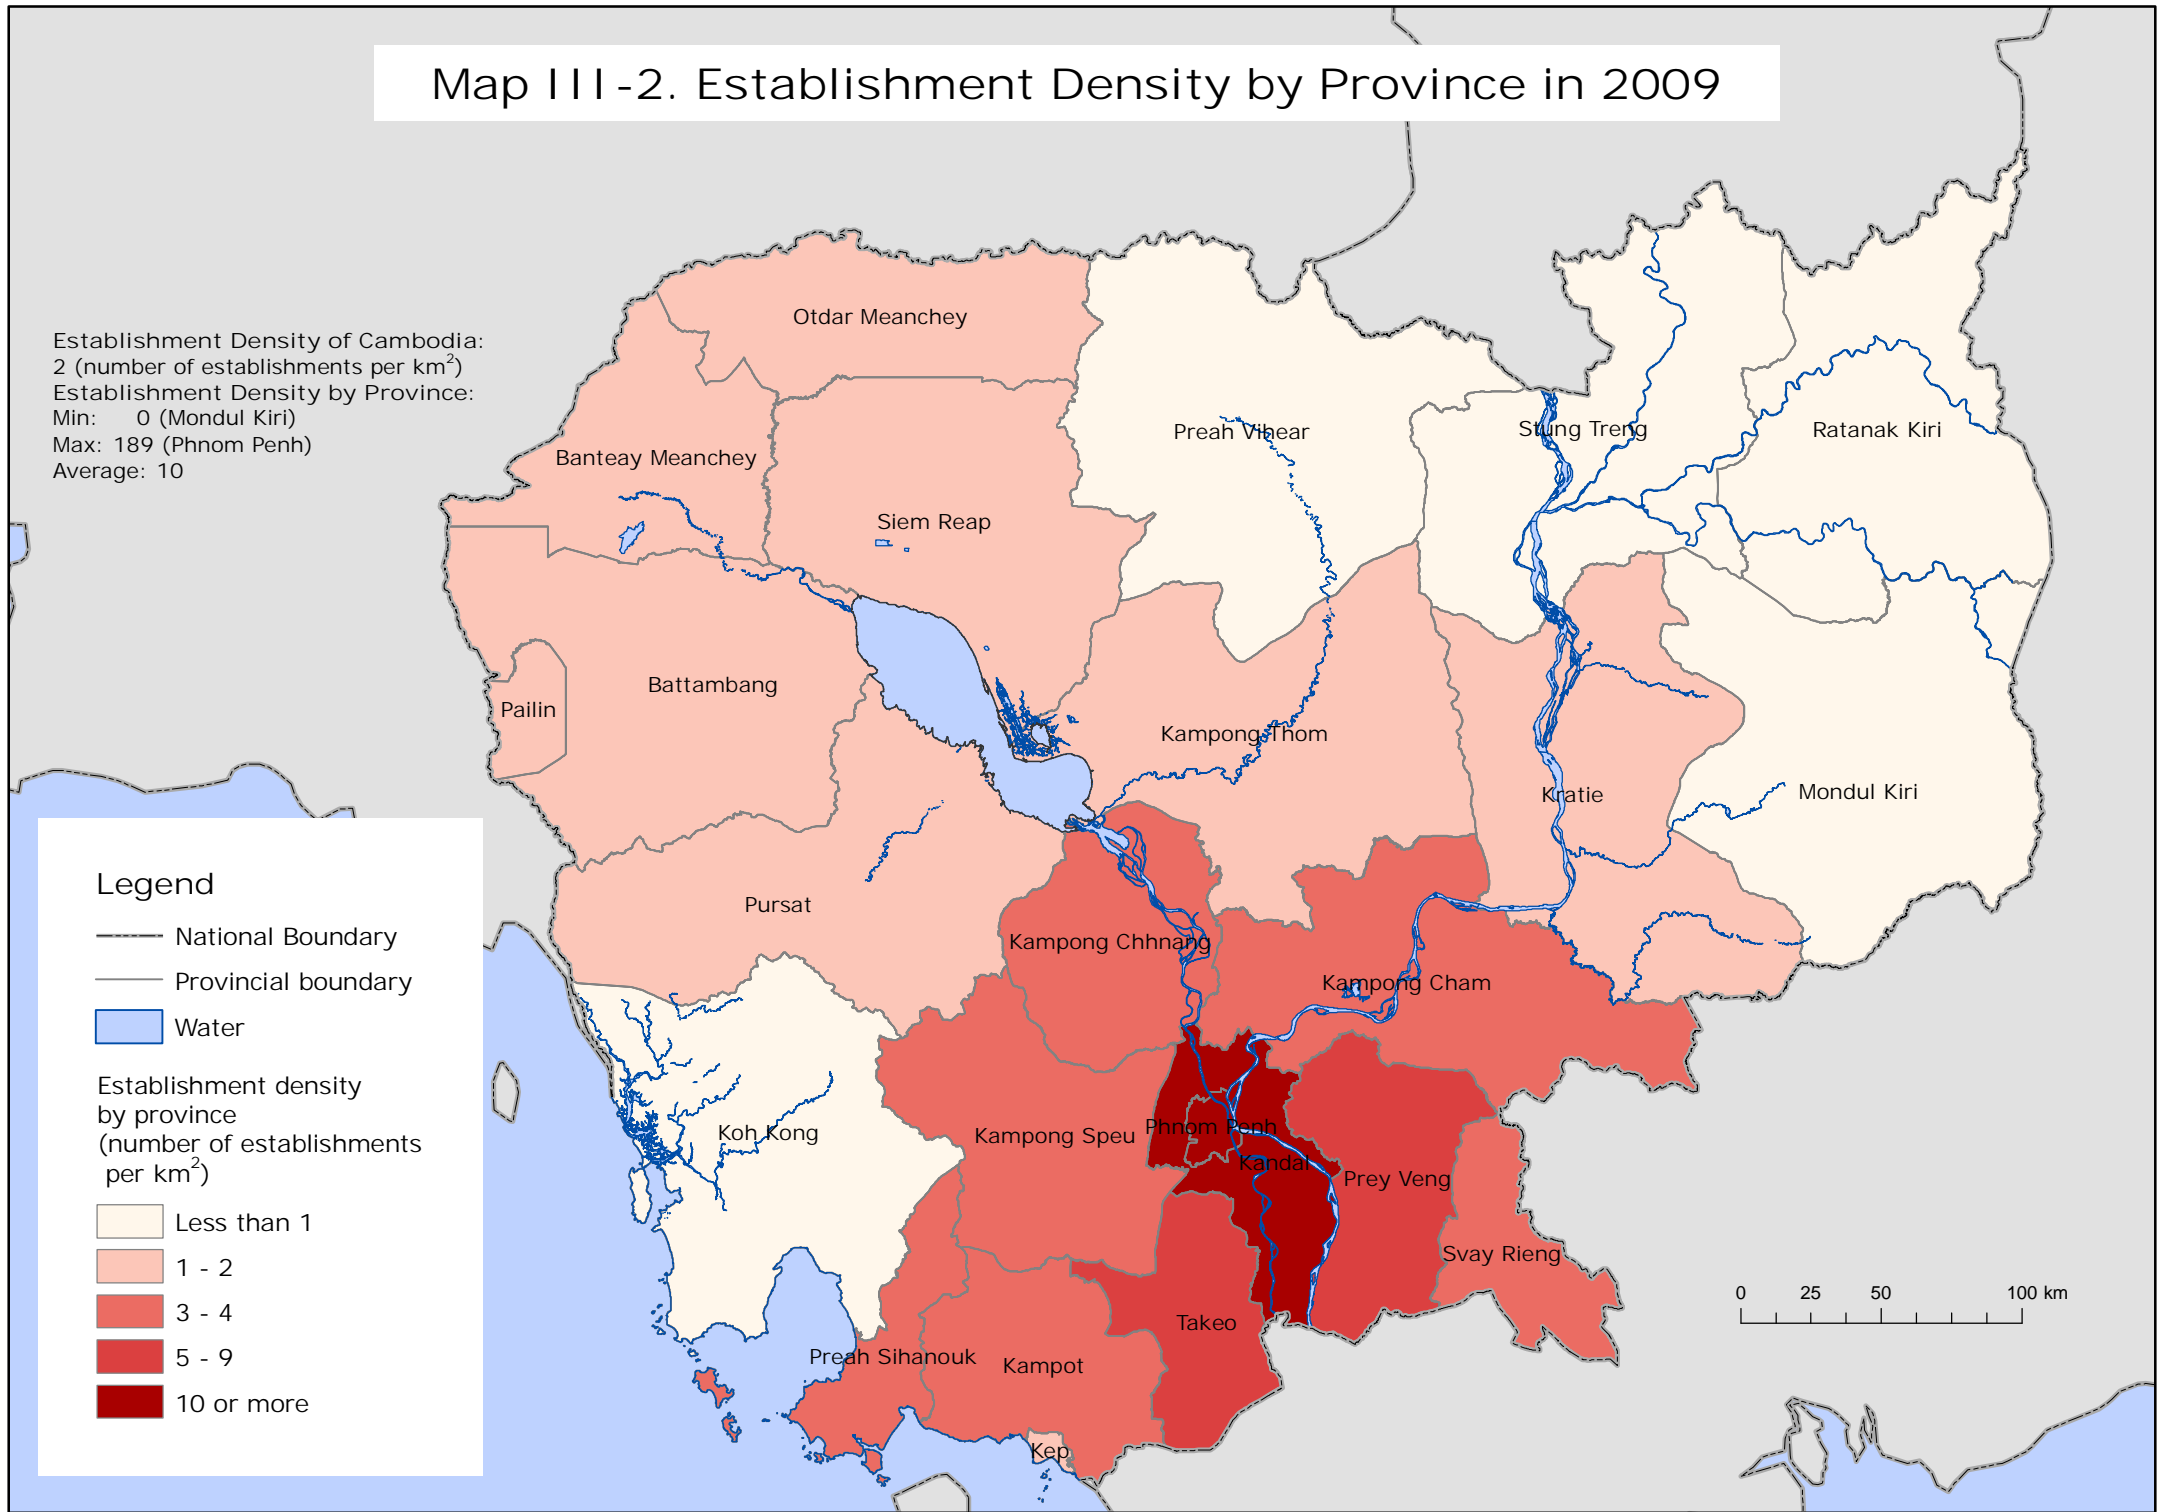

Map III-2. Establishment Density by Province in 2009

Establishment Density of Cambodia:
 2 (number of establishments per km²)
 Establishment Density by Province:
 Min: 0 (Mondul Kiri)
 Max: 189 (Phnom Penh)
 Average: 10

Legend

- National Boundary
- Provincial boundary
- Water

Establishment density
 by province
 (number of establishments
 per km²)

- Less than 1
- 1 - 2
- 3 - 4
- 5 - 9
- 10 or more

0 25 50 100 km