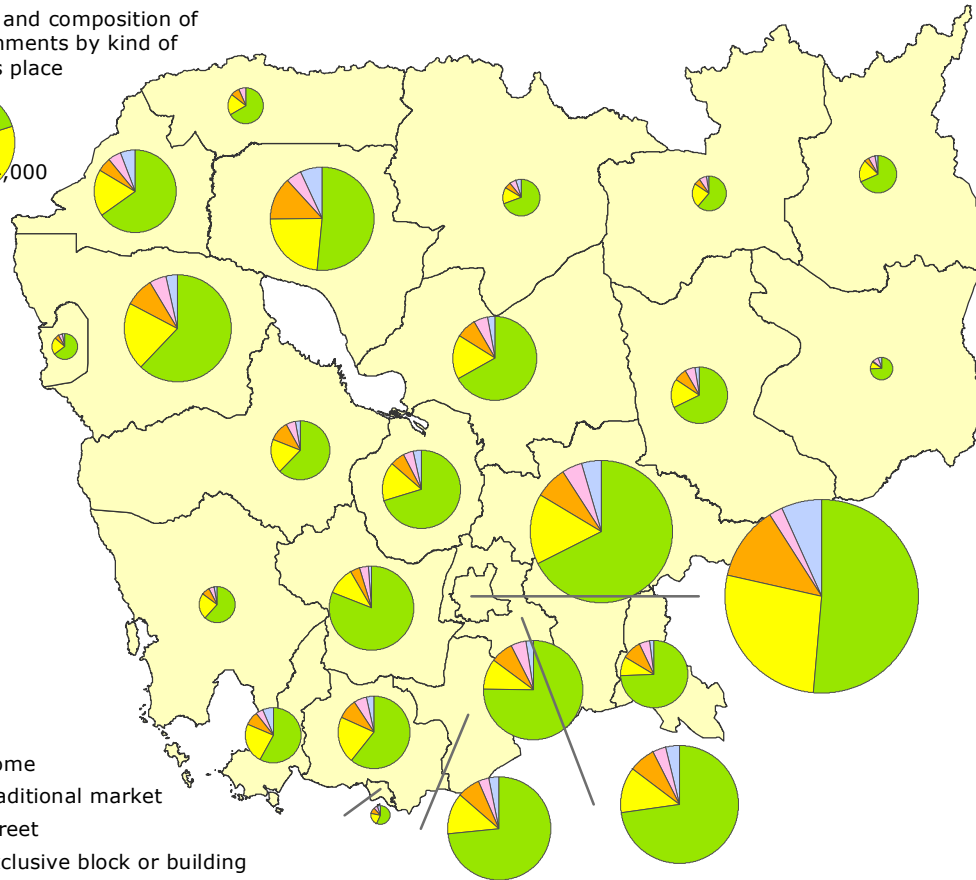

Map 10-2. Kind of Business Place of Establishment (Cont.)

Number and composition of establishments by kind of business place

- Home
- Traditional market
- Street
- Exclusive block or building
- Other

a. Number and Composition of Establishments by Kind of Business Place by Province

- Less than 5.0
- 5.0 - 9.9
- 10.0 and more

d. Ratio of Establishments Operating on a Street to Total Number of Establishments by District (%)

- Less than 5.0
- 5.0 - 9.9
- 10.0 and more

e. Ratio of Establishments Operating in an Exclusive Block or Building to Total Number of Establishments by District (%)