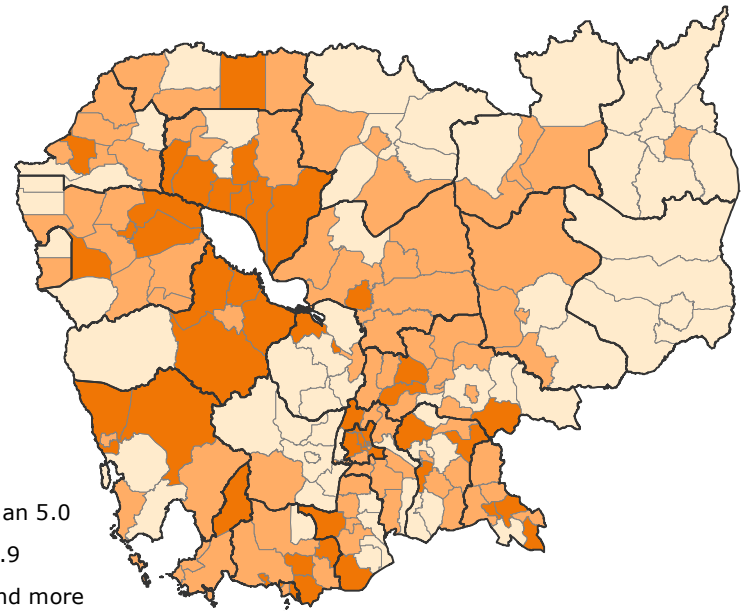

Map 10-2. Kind of Business Place of Establishment (Cont.)

Number and composition of establishments by kind of business place

- Home
- Traditional market
- Street
- Exclusive block or building
- Other

a. Number and Composition of Establishments by Kind of Business Place by Province

- Less than 5.0
- 5.0 - 9.9
- 10.0 and more

d. Ratio of Establishments Operating on a Street to Total Number of Establishments by District (%)

- Less than 5.0
- 5.0 - 9.9
- 10.0 and more

e. Ratio of Establishments Operating in an Exclusive Block or Building to Total Number of Establishments by District (%)