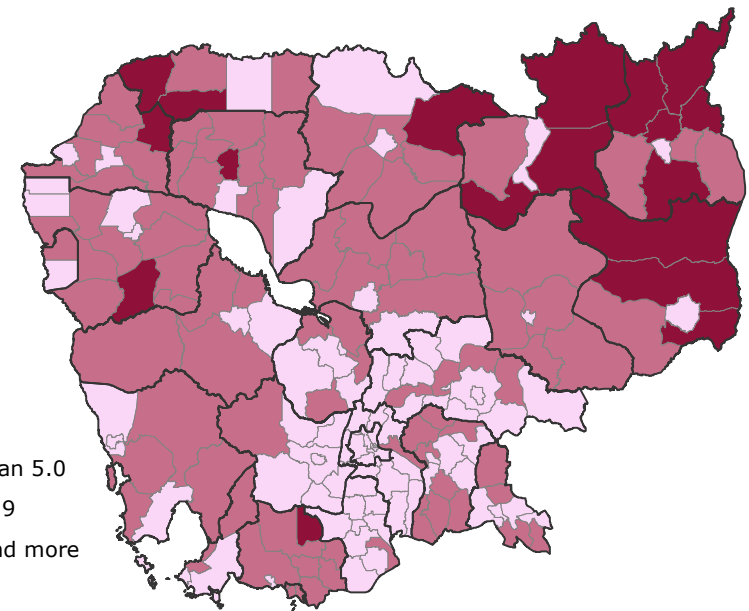

Map 10-2. Kind of Business Place of Establishment (Cont.)

Number and composition of establishments by kind of business place

- Home
- Traditional market
- Street
- Exclusive block or building
- Other

a. Number and Composition of Establishments by Kind of Business Place by Province

- Less than 5.0
- 5.0 - 9.9
- 10.0 and more

d. Ratio of Establishments Operating on a Street to Total Number of Establishments by District (%)

- Less than 5.0
- 5.0 - 9.9
- 10.0 and more

e. Ratio of Establishments Operating in an Exclusive Block or Building to Total Number of Establishments by District (%)