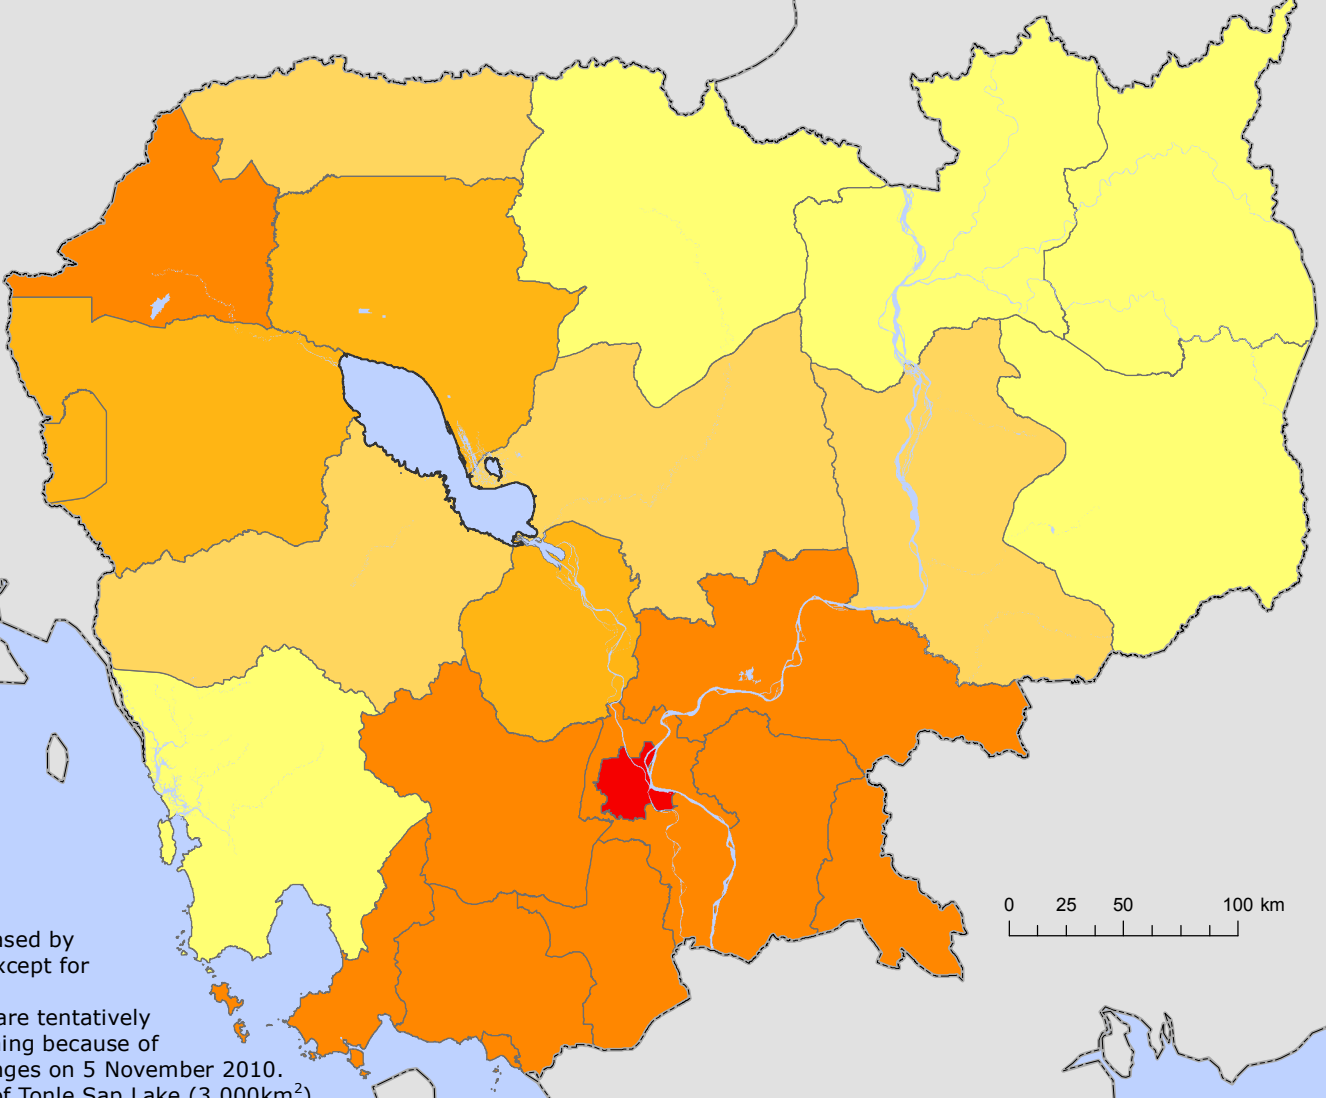

Map 4. Provisional Population Density by Province in 2013

Population Density (per sq. km) of Cambodia:
82

Population Density (per sq. km) by Province:
Min: 5 (Mondul Kiri)
Max: 2,468 (Phnom Penh)
Average: 202

- National Boundary
- Provincial Boundary
- Water

Provisional population density (per sq.km) by province

- Lower than 20
- 20 - 49
- 50- 99
- 100-399
- 400 or higher

Source:
Area is based on the figures released by the Ministry of Interior in 2010 except for the followings:
Area of Phnom Penh and Kandal are tentatively estimated by the Ministry of Planning because of the administrative boundary changes on 5 November 2010.
Area of Cambodia includes area of Tonle Sap Lake (3,000km²).