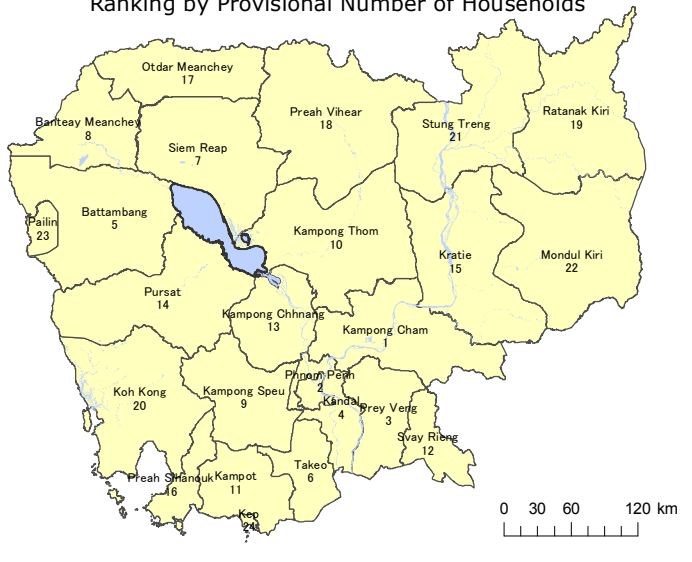

Map 3. Provisional Number of Households by Province in 2013

Ranking by Provisional Number of Households

Number of Households of Cambodia:

3,163,226

Number of Households by Province:

Min: 8,378 (Kep)

Max: 403,628 (Kampong Cham)

Average: 131,801

- National Boundary
- Provincial Boundary
- Water

Provisional number of households

- Less than 40,000
- 40,000 - 99,999
- 100,000 - 149,999
- 150,000 - 249,999
- 250,000 or more

Note : Households = Normal or Regular Households only