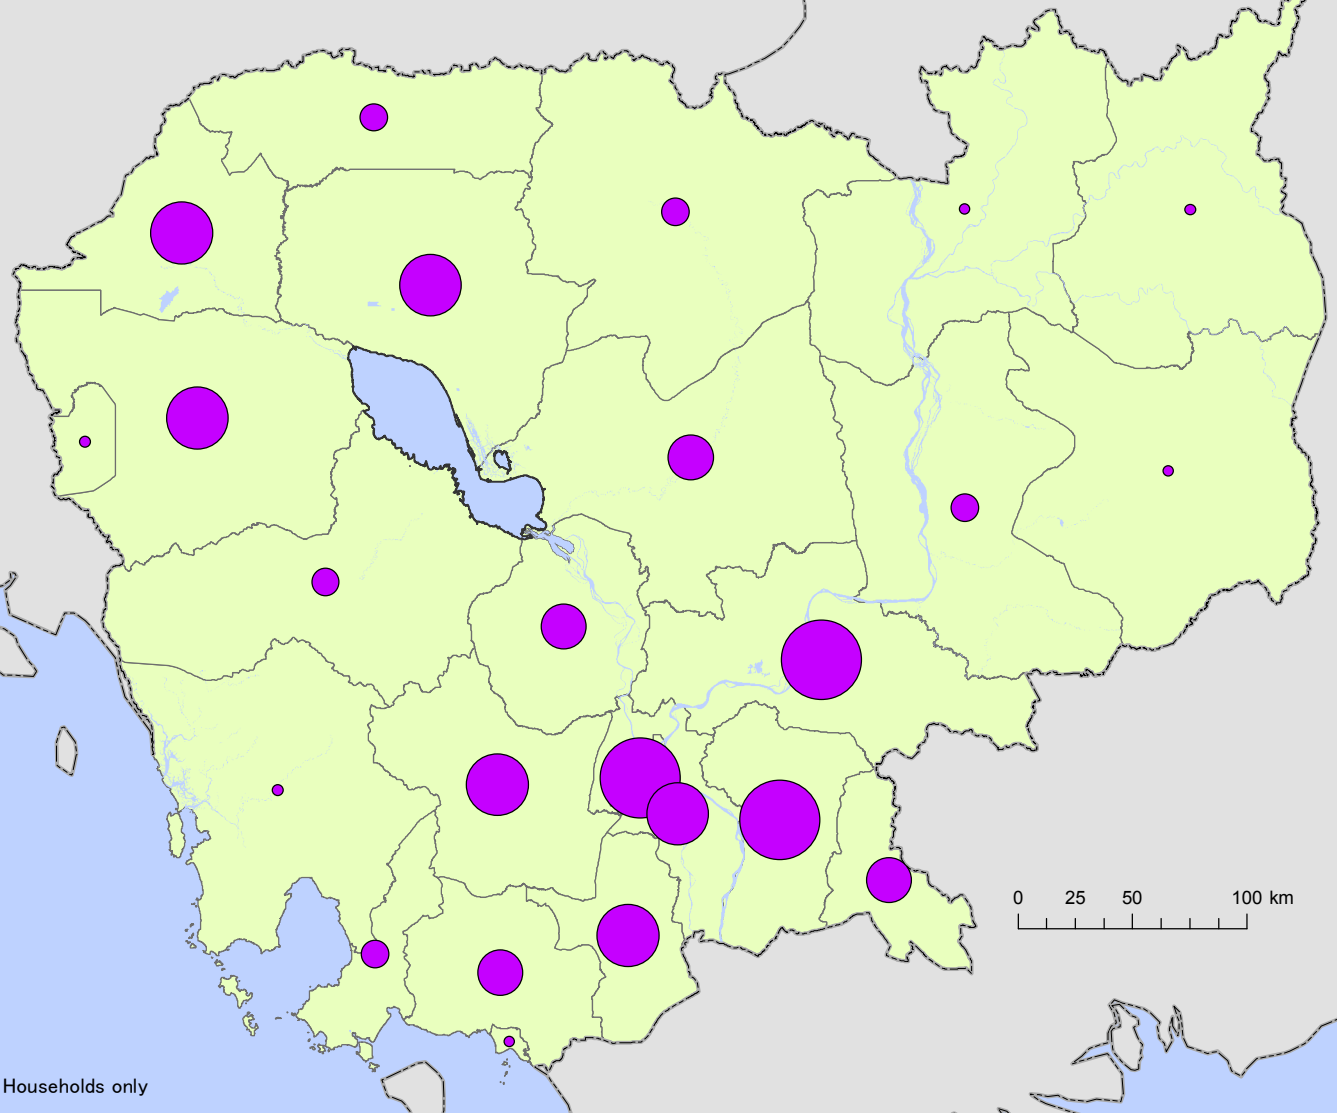

Map 3. Provisional Number of Households by Province in 2013

Ranking by Provisional Number of Households

Number of Households of Cambodia:

3,163,226

Number of Households by Province:

Min: 8,378 (Kep)

Max: 403,628 (Kampong Cham)

Average: 131,801

- National Boundary
- Provincial Boundary
- Water

Provisional number of households

- Less than 40,000
- 40,000 - 99,999
- 100,000 - 149,999
- 150,000 - 249,999
- 250,000 or more

Note : Households = Normal or Regular Households only