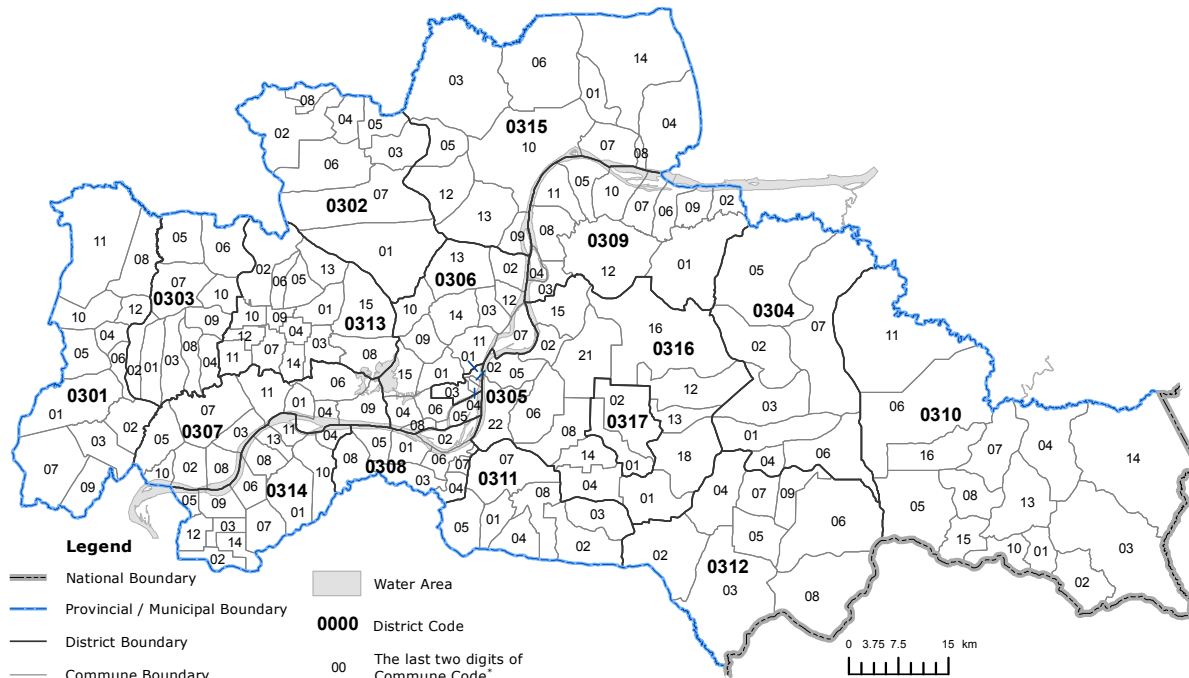

Index Map 2-3. Districts and Communes in *Kampong Cham* Province

Legend

- National Boundary
- Provincial / Municipal Boundary
- District Boundary
- Commune Boundary
- Water Area
- 0000 District Code
- 00 The last two digits of Commune Code*

* Codes and boundaries are as of May 18, 2011.