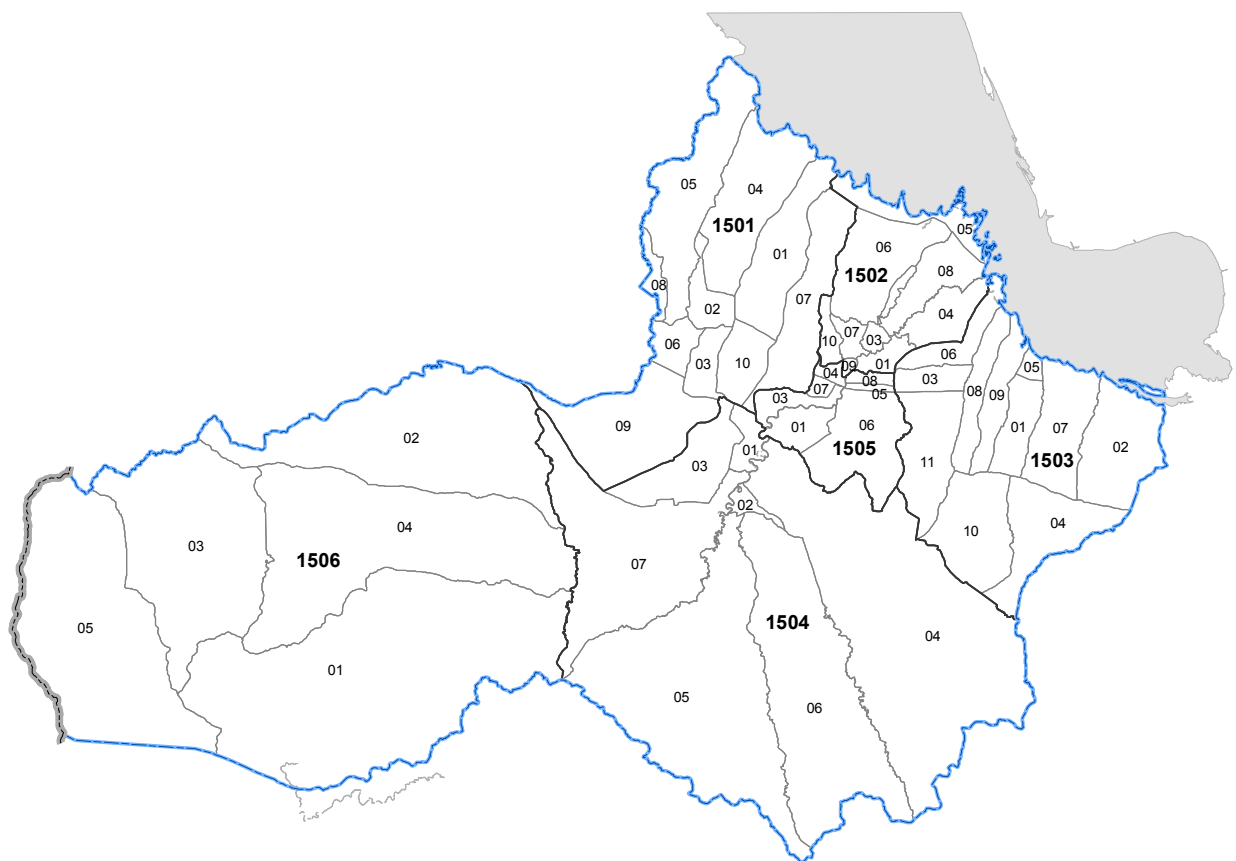

## Index Map 2-15. Districts and Communes in *Pursat* Province

### Code of Province / Municipality, District, and Commune

##### 1506 Veal Veang

150601 Ou Saom  
 150602 Krapeu Pir  
 150603 Anlong Reab  
 150604 Pramaoy  
 150605 Thma Da

\* Codes and boundaries are as of May 18, 2011.

#### Legend

- National Boundary
- Provincial / Municipal Boundary
- District Boundary
- Commune Boundary
- Water Area
- 0000** District Code
- 00 The last two digits of Commune Code\*

\* Commune Code consists of District Code and two digits.