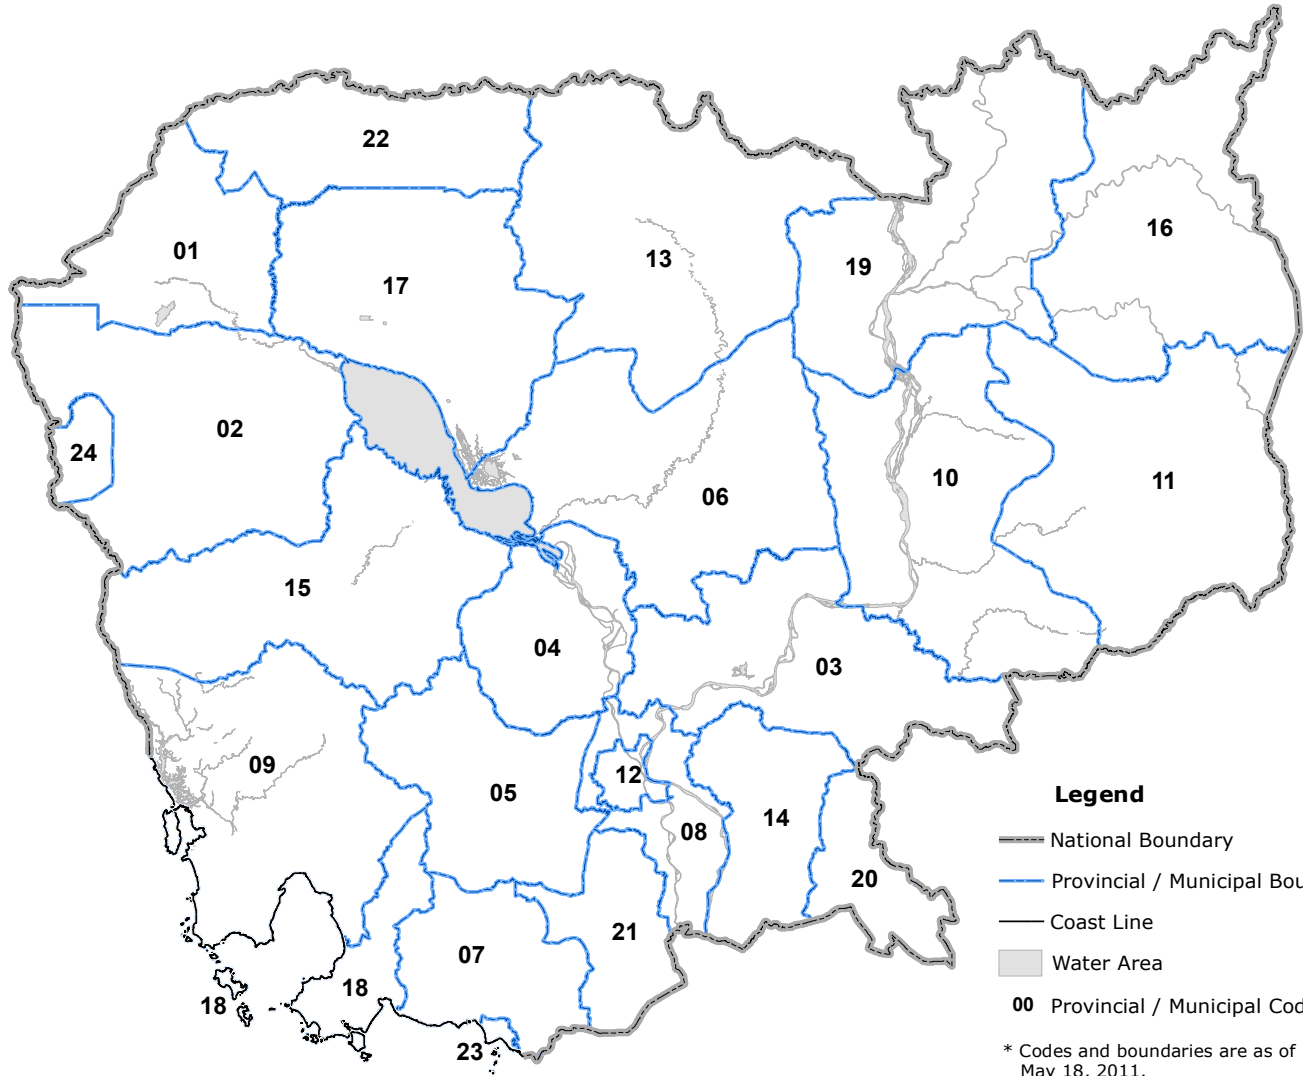

Index Map 1-1. Provinces in Cambodia

Code of Province / Municipality

- 01 BANTEAY MEANCHEY
- 02 BATTAMBANG
- 03 KAMPONG CHAM
- 04 KAMPONG CHHNANG
- 05 KAMPONG SPEU
- 06 KAMPONG THOM
- 07 KAMPOT
- 08 KANDAL
- 09 KOH KONG
- 10 KRATIE
- 11 MONDUL KIRI
- 12 PHNOM PENH
- 13 PREAH VIHEAR
- 14 PREY VENG
- 15 PURSAT
- 16 RATANAK KIRI
- 17 SIEM REAP
- 18 PREAH SIHANOUK
- 19 STUNG TRENG
- 20 SVAY RIENG
- 21 TAKEO
- 22 OTDAR MEANCHEY
- 23 KEP
- 24 PAILIN

Legend

- National Boundary
- Provincial / Municipal Boundary
- Coast Line
- Water Area
- 00 Provincial / Municipal Code

* Codes and boundaries are as of May 18, 2011.