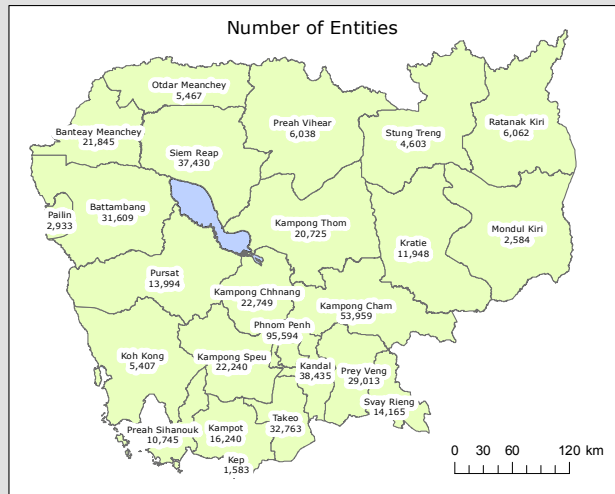

**Map 1-3. Number of Entities**

— National Boundary  
 — Provincial Boundary  
 Water

Number of Entities

- Less than 5,000
- 5,000 - 9,999
- 10,000 - 19,999
- 20,000 - 49,999
- 50,000 or more