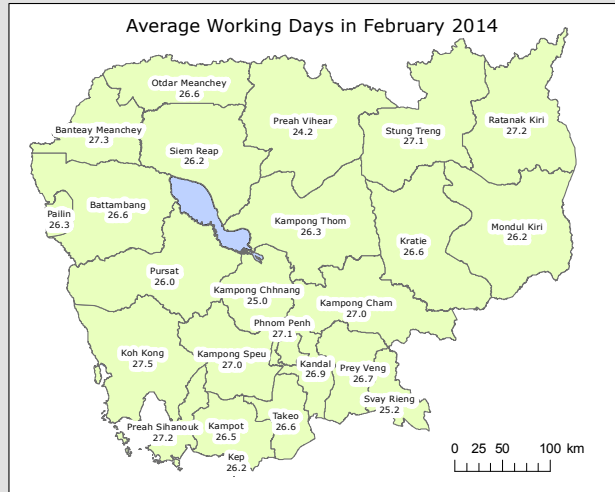

Map 1-17. Average Working Days in February 2014

- National Boundary
- Provincial Boundary
- Water

Average Working Days
in February 2014