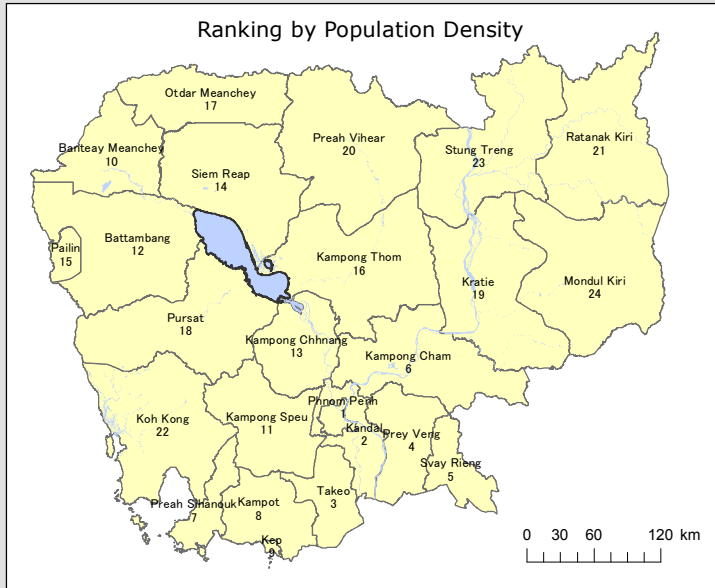

Map 3. Population Density by Province in 2013

Population Density (per sq. km) of Cambodia:
82

Population Density (per sq. km) by Province:
Min: 5 (Mondul Kiri)
Max: 2,468 (Phnom Penh)
Average: 202

Notes:
Area for provinces is based on the figures released by the Ministry of Interior in 2010 except for Phnom Penh and Kandal, the area of which is estimated by the Ministry of Planning according to the administrative boundary changes on 5 November 2010.
Area of Cambodia includes area of Tonle Sap Lake(3,000km²).