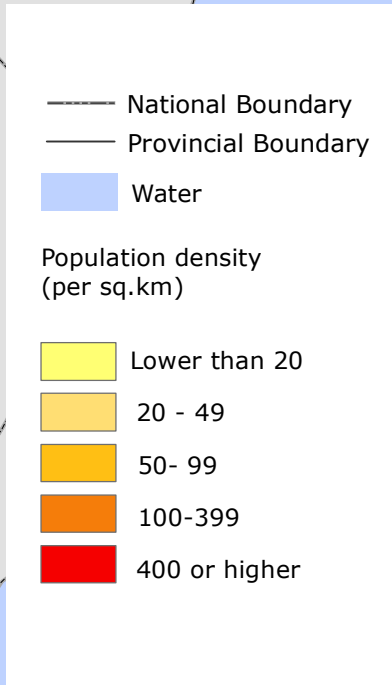

Map 3. Population Density by Province in 2013

Population Density (per sq. km) of Cambodia:
82

Population Density (per sq. km) by Province:
Min: 5 (Mondul Kiri)
Max: 2,468 (Phnom Penh)
Average: 202

Notes:
Area for provinces is based on the figures released by the Ministry of Interior in 2010 except for Phnom Penh and Kandal, the area of which is estimated by the Ministry of Planning according to the administrative boundary changes on 5 November 2010.
Area of Cambodia includes area of Tonle Sap Lake(3,000km²).