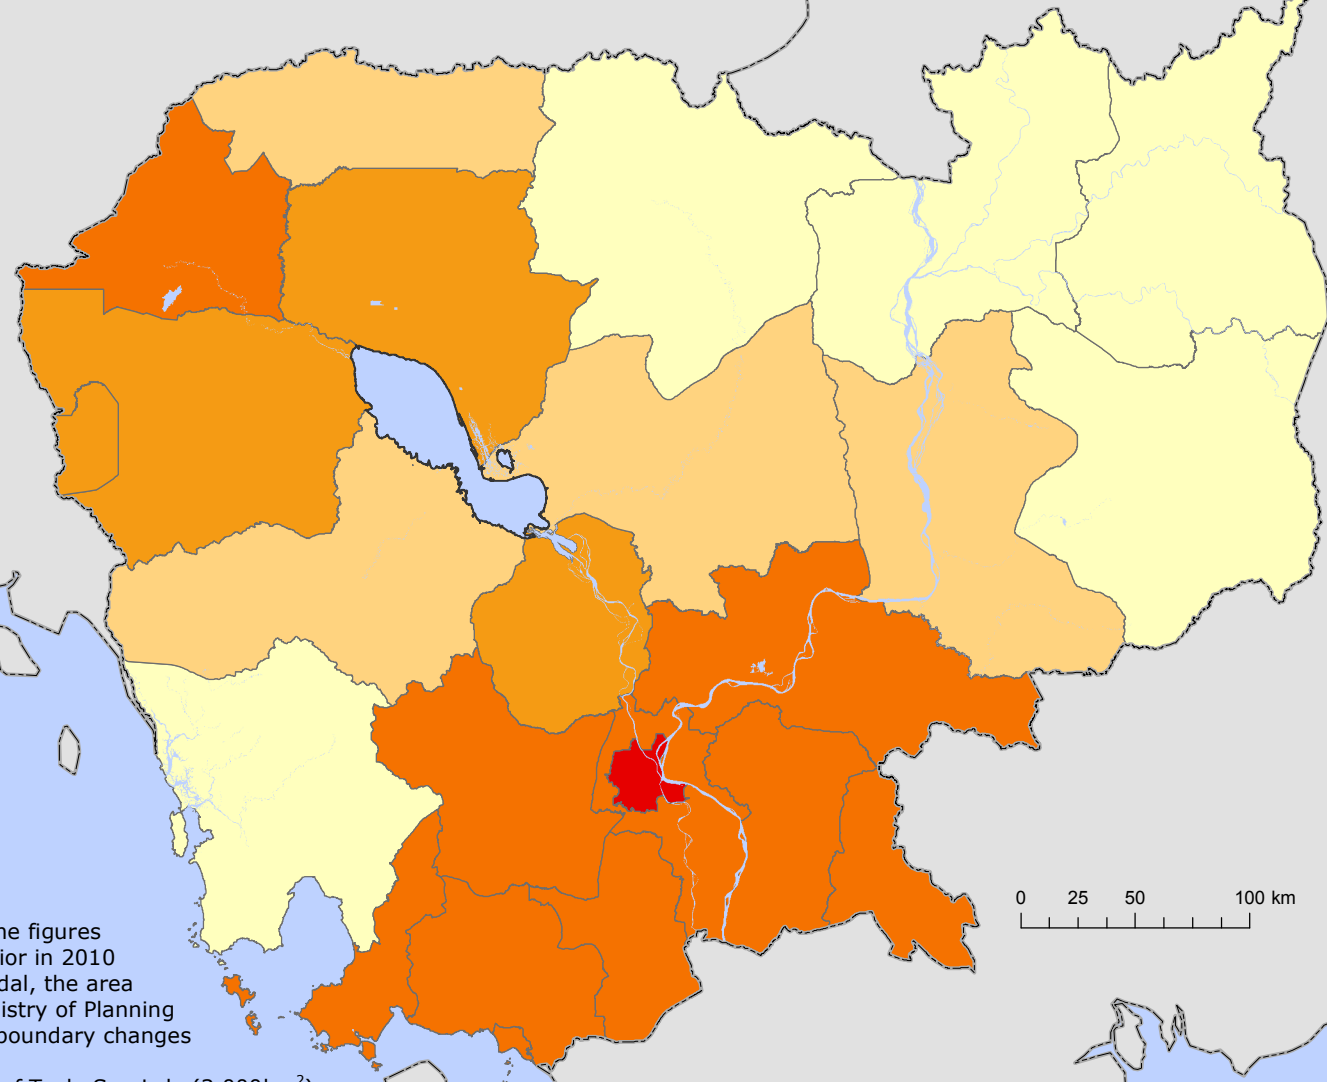

Map 3. Population Density by Province in 2013

Population Density (per sq. km) of Cambodia:
82

Population Density (per sq. km) by Province:
Min: 5 (Mondul Kiri)
Max: 2,468 (Phnom Penh)
Average: 202

Notes:
Area for provinces is based on the figures released by the Ministry of Interior in 2010 except for Phnom Penh and Kandal, the area of which is estimated by the Ministry of Planning according to the administrative boundary changes on 5 November 2010.
Area of Cambodia includes area of Tonle Sap Lake(3,000km²).