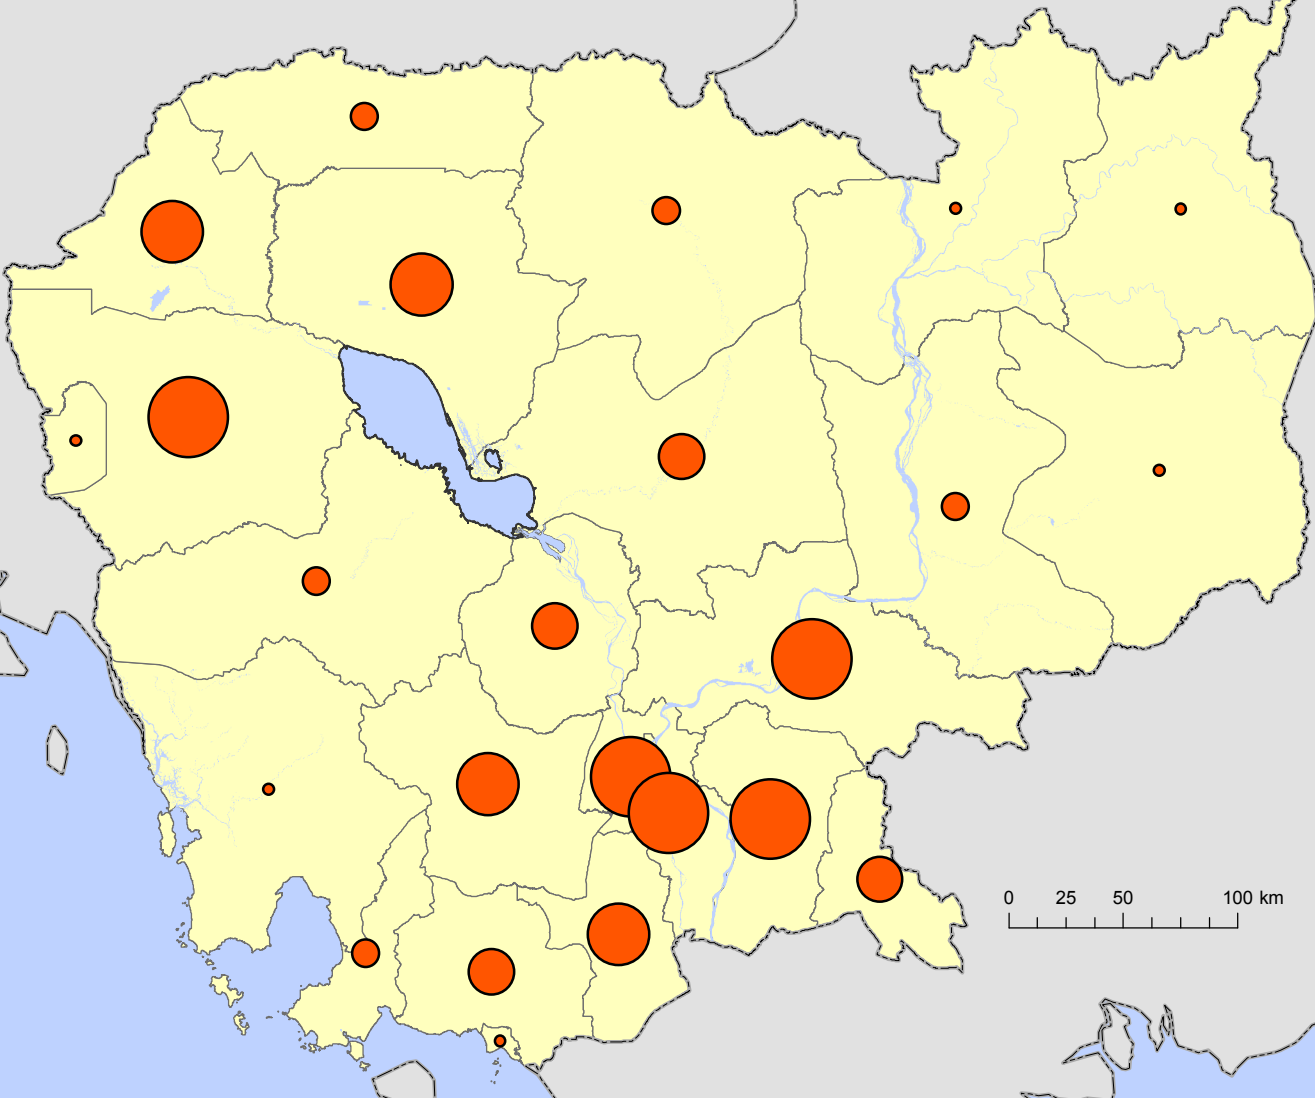

# Map 1. Population by Province in 2013

**Population of Cambodia:**  
 14,676,591  
**Population by Province:**  
 Min: 38,701 (Kep)  
 Max: 1,757,223 (Kampong Cham)  
 Average: 611,525

- National Boundary
- Provincial Boundary
- Water

- Population
- Less than 200,000
  - 200,000 - 499,999
  - 500,000 - 699,999
  - 700,000 - 999,999
  - 1,000,000 or more