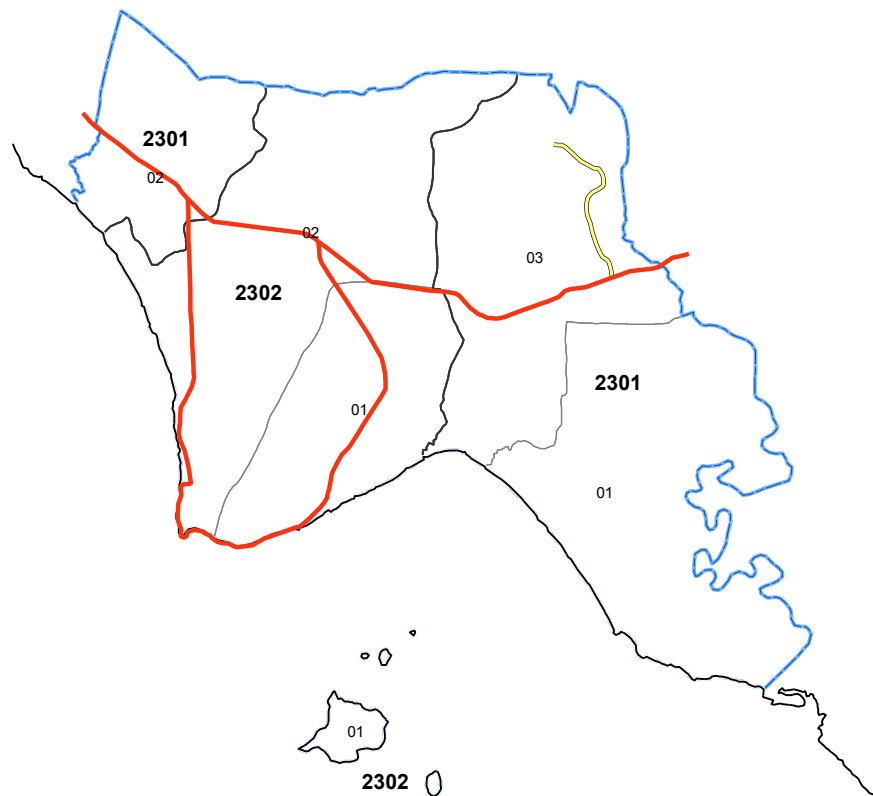

# Index Map 2-23. Districts and Communes in Kep Province

## Code of Province / Municipality, District, and Commune

### 23 KEP

<b>2301 Damnak Chang'aeur</b>	
230101	Sangkat Angkaol
230102	Sangkat Ou Krasar
230103	Pong Tuek
<b>2302 Krong Kaeb</b>	
230201	Sangkat Kaeb
230202	Sangkat Prey Thum

\* Codes and boundaries are as of May 18, 2011.

### Legend

National Boundary	Coast Line
Provincial / Municipal Boundary	Water Area
District Boundary	<b>0000</b> District Code
Commune Boundary	00 The last two digits of Commune Code*
National Road	
Primary Provincial Road	