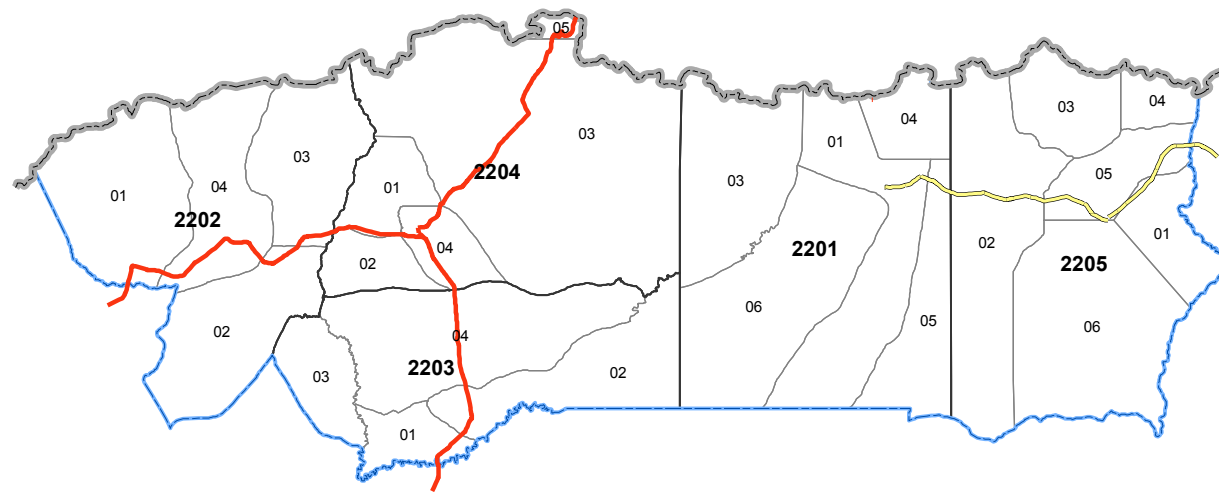

Index Map 2-22. Districts and Communes in *Oddar Meanchey* Province

Legend

-  National Boundary
-  Provincial / Municipal Boundary
-  District Boundary
-  Commune Boundary
-  National Road
-  Primary Provincial Road
-  Water Area
- 0000** District Code
- 00 The last two digits of Commune Code*
- * Commune Code consists of District Code and two digits.

Code of Province / Municipality, District, and Commune

22 ODDAR MEANCHEY

2201 Anlong Veang

- 220101 Anlong Veang
- 220103 Trapeang Tav
- 220104 Trapeang Prei
- 220105 Thlat
- 220106 Lumtong

2202 Banteay Ampil

2205 Trapeang Prasat

- 220501 Bak Anloung
- 220502 Ph'av
- 220503 Ou Svay
- 220504 Preah Pralay
- 220505 Tumnob Dach
- 220506 Trapeang Prasat

* Codes and boundaries are as of May 18, 2011.