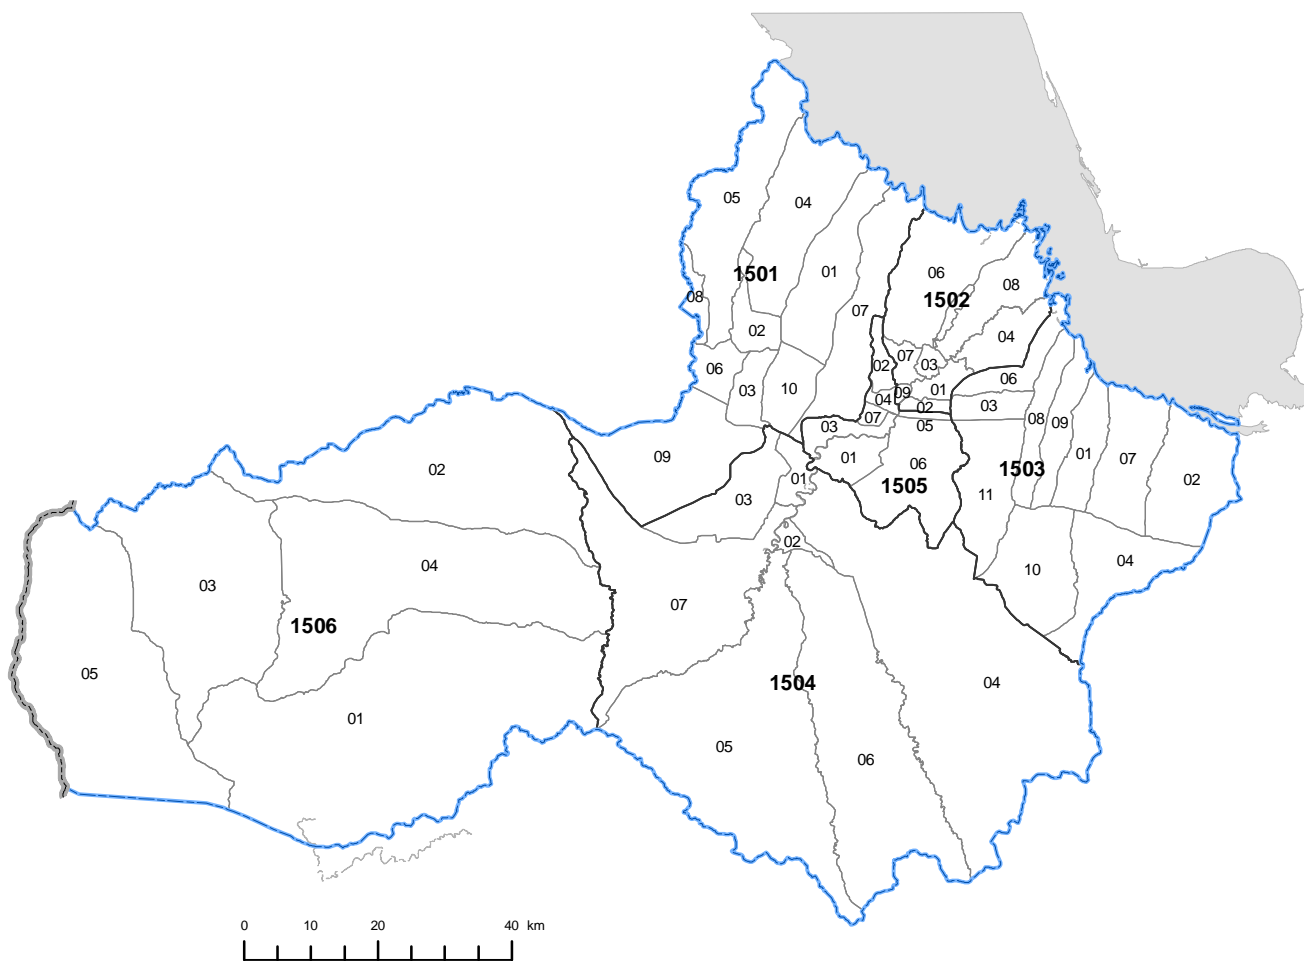

# Map 17. Administrative Areas in Pursat Province by District and Commune

- Legend**
- National Boundary
  - Provincial / Municipal Boundary
  - District Boundary
  - Commune Boundary
  - Water area
  - 0000** District Code
  - 00** The last two digits of Commune Code\*

\* Commune Code consists of District Code and two digits.

## Code of Province / Municipality, District, and Commune

### 15 PURSAT

1501 Bakan  
 150101 Boeng Bat Kandal  
 150102 Boeng Khnar  
 150103 Khnar Totueng  
 150104 Me Tuek  
 150105 Ou Ta Paong  
 150106 Rumlech  
 150107 Snam Preah  
 150108 Svay Doun Kaev  
 150109 Ta Lou  
 150110 Trapeang chornng