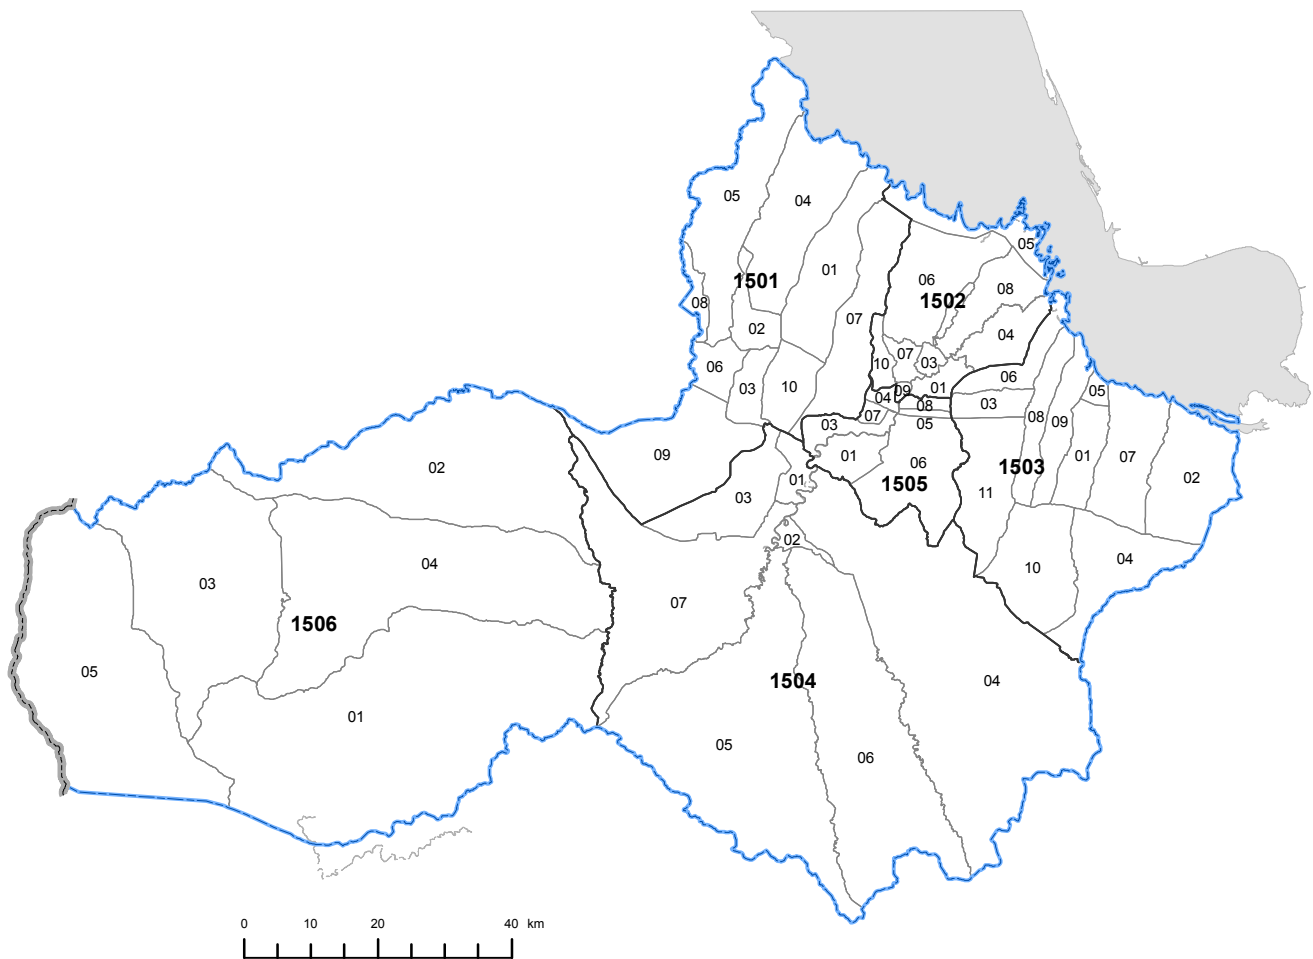

# Map 15. Administrative Areas in Pursat Province by District and Commune

### Legend

- National Boundary
- Provincial / Municipal Boundary
- District Boundary
- Commune Boundary
- Water Area
- 0000** District Code
- 00 The last two digits of Commune Code\*

\* Commune Code consists of District Code and two digits.

### Code of Province / Municipality, District, and Commune

##### 1502 Kandieng

150201 Anlong Vil  
 150203 Kandieng  
 150204 Kanhchor  
 150205 Reang Til  
 150206 Srae Sdok  
 150207 Svay Luong  
 150208 Sya  
 150209 Veal  
 150210 Kaoh Chum