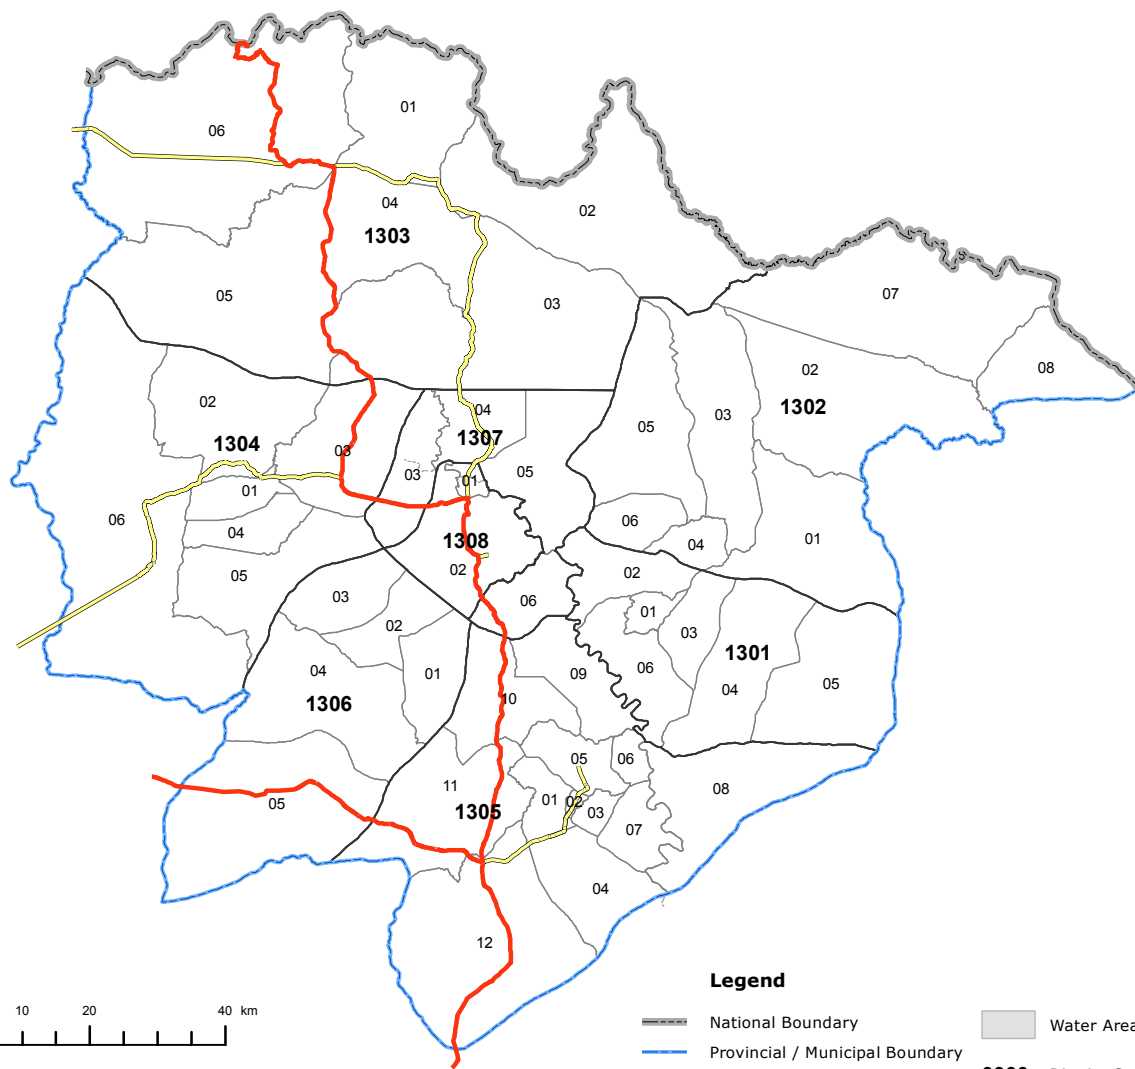

Index Map 2-13. Districts and Communes in *Preah Vihear* Province

Code of Province / Municipality, District, and Commune

13 PRAEH VIHEAR

1301 Chey Saen	1305 Rovieng
130101 S'ang	130501 Robieb
130102 Tasu	130502 Reaksmei
130103 Khyang	130503 Rohas
130104 Chrach	130504 Rung Roeang
130105 Thmea	130505 Rik Reay
130106 Putrea	130506 Ruos Roan
	130507 Rotanak
1302 Chhaeb	130508 Rieb Roy
130201 Chhaeb Muoy	130509 Reaksa
130202 Chhaeb Pir	130510 Rumdaoh
130203 Sangkae Muoy	130511 Romtum
130204 Sangkae Pir	130512 Romoneiy
130205 Mlu Prey Muoy	
130206 Mlu Prey Pir	1306 Sangkum Thmei
130207 Kampong Sralau Muoy	130601 Chamraeun
130208 Kampong Sralau Pir	130602 Ro'ang
	130603 Phnum Tbaeng Muoy
1303 Choam Khsant	130604 Sdau
130301 Choam Ksant	130605 Ronak Ser
130302 Tuek Kraham	
130303 Pring Thum	1307 Tbaeng Mean Chey
130304 Rumdaoh Srae	130703 Chhean Mukh
130305 Yeang	130704 Pou
130306 Kantuot	130705 Prame
	130706 Preah Khleang
1304 Kuleaen	1308 Krong Preah Vihear
130401 Kuleaen Tboung	130801 Sangkat Kampong Pranak
130402 Kuleaen Cheung	130802 Sangkat Pal Hal
130403 Thmei	
130404 Phnum Penh	
130405 Phnum Tbaeng Pir	
130406 Srayang	

* Codes and boundaries are as of May 18, 2011.

Legend

- National Boundary
 - Provincial / Municipal Boundary
 - District Boundary
 - Commune Boundary
 - National Road
 - Primary Provincial Road
 - Water Area
 - 0000** District Code
 - 00 The last two digits of Commune Code*
- * Commune Code consists of District Code and two digits.