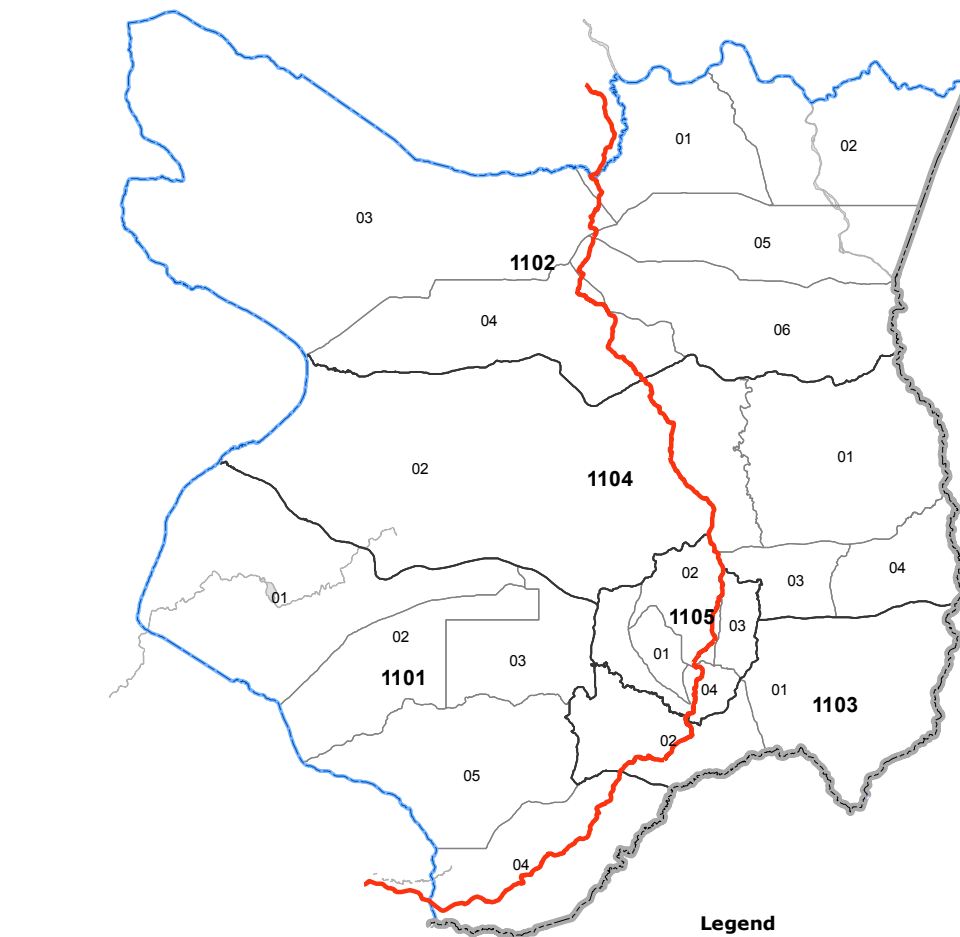

Index Map 2-11. Districts and Communes in *Mondul Kiri* Province

Code of Province / Municipality, District, and Commune

11 MONDUL KIRI

1101 Kaev Seima
 110101 Chong Phlah
 110102 Memang
 110103 Srae Chhuk
 110104 Srae Khtum
 110105 Srae Preah

1102 Kaoh Nheak
 110201 Nang Khi Lik
 110202 A Buon Leu
 110203 Roya
 110204 Sokh Sant
 110205 Srae Huy
 110206 Srae Sangkum

1103 Ou Reang
 110301 Dak Dam
 110302 Saen Monourom

1104 Pech Chreada
 110401 Krang Teh
 110402 Pu Chrey
 110403 Srae Ampum
 110404 Bu Sra

1105 Krong Saen Monourom
 110501 Sangkat Monourom
 110502 Sangkat Sokh Dom
 110503 Sangkat Spean Mean Chey
 110504 Sangkat Romonea

* Codes and boundaries are as of May 18, 2011.

Legend

- National Boundary
 - Provincial / Municipal Boundary
 - District Boundary
 - Commune Boundary
 - National Road
 - Primary Provincial Road
 - Water Area
 - 0000** District Code
 - 00** The last two digits of Commune Code*
- * Commune Code consists of District Code and two digits.