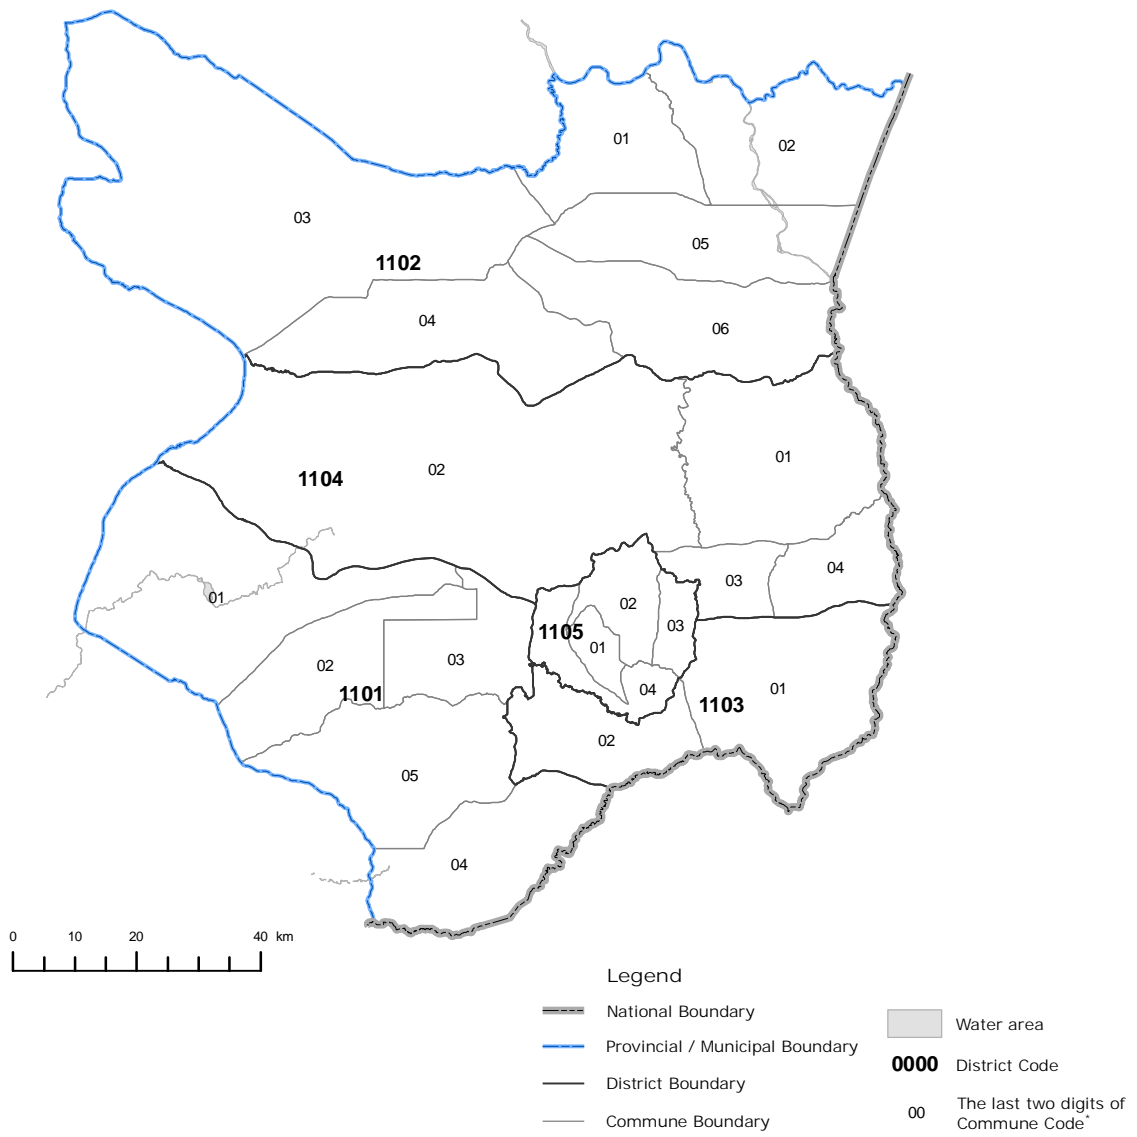

Map 13. Administrative Areas in *Mondul Kiri* Province by District and Commune

Code of Province / Municipality, District, and Commune

11 MONDUL KIRI

1101 Kaev Seima
 110101 Chong Phlah
 110102 Memang
 110103 Srae Chhuk
 110104 Srae Khtum
 110105 Srae Preah

1102 Kaoh Nheaek
 110201 Nang Khi Loek
 110202 Ou Buon Leu
 110203 Roy
 110204 Sokh Sant
 110205 Srae Huy
 110206 Srae Sangkom

1103 Ou Reang
 110301 Dak Dam
 110302 Saen Monourom
 1104 Pechreada
 110401 Krang Teh
 110402 Pou Chrei
 110403 Srae Ampum
 110404 Bu Sra

1105 Saen Monourom
 110501 Monourom
 110502 Sokh Dom
 110503 Spean Mean Chey
 110504 Romonea

* Codes and boundaries are as of February 9, 2009.