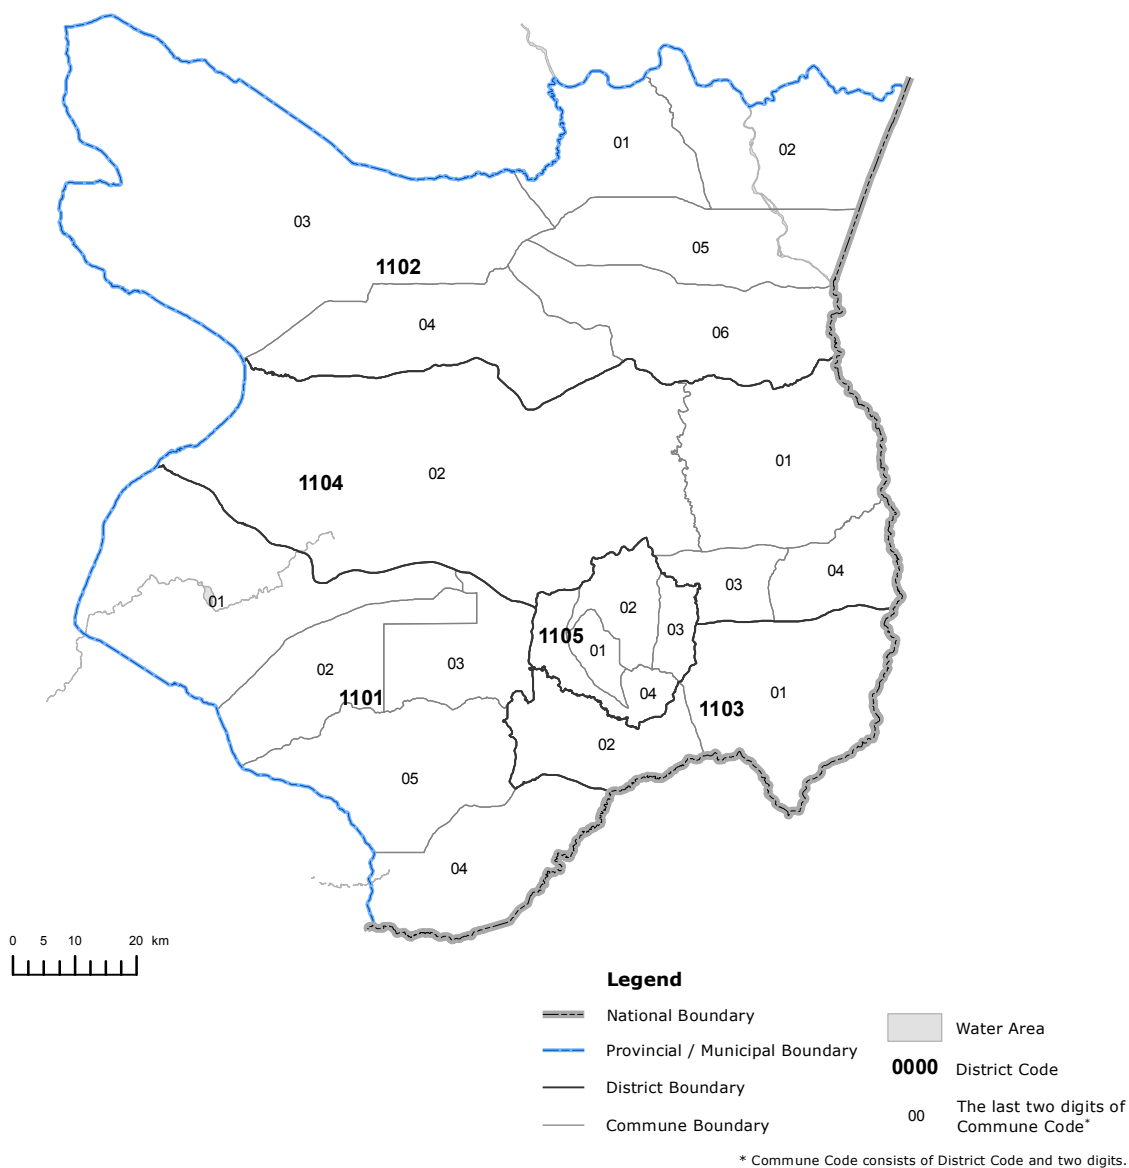

# Map 11. Administrative Areas in *Mondul Kiri* Province by District and Commune

## Code of Province / Municipality, District, and Commune

### 11 MONDUL KIRI

**1101 Kaev Seima**  
 110101 Chong Phlah  
 110102 Memang  
 110103 Srae Chhuk  
 110104 Srae Khtum  
 110105 Srae Preah

**1102 Kaoh Nheaek**  
 110201 Nang Khi Lik  
 110202 A Buon Leu  
 110203 Roya  
 110204 Sokh Sant  
 110205 Srae Huy  
 110206 Srae Sangkum

**1103 Ou Reang**  
 110301 Dak Dam  
 110302 Saen Monourom

**1104 Pech Chreada**  
 110401 Krang Teh  
 110402 Pu Chrey  
 110403 Srae Ampum  
 110404 Bu Sra

**1105 Saen Monourom**  
 110501 Monourom  
 110502 Sokh Dom  
 110503 Spean Mean Chey  
 110504 Romonea