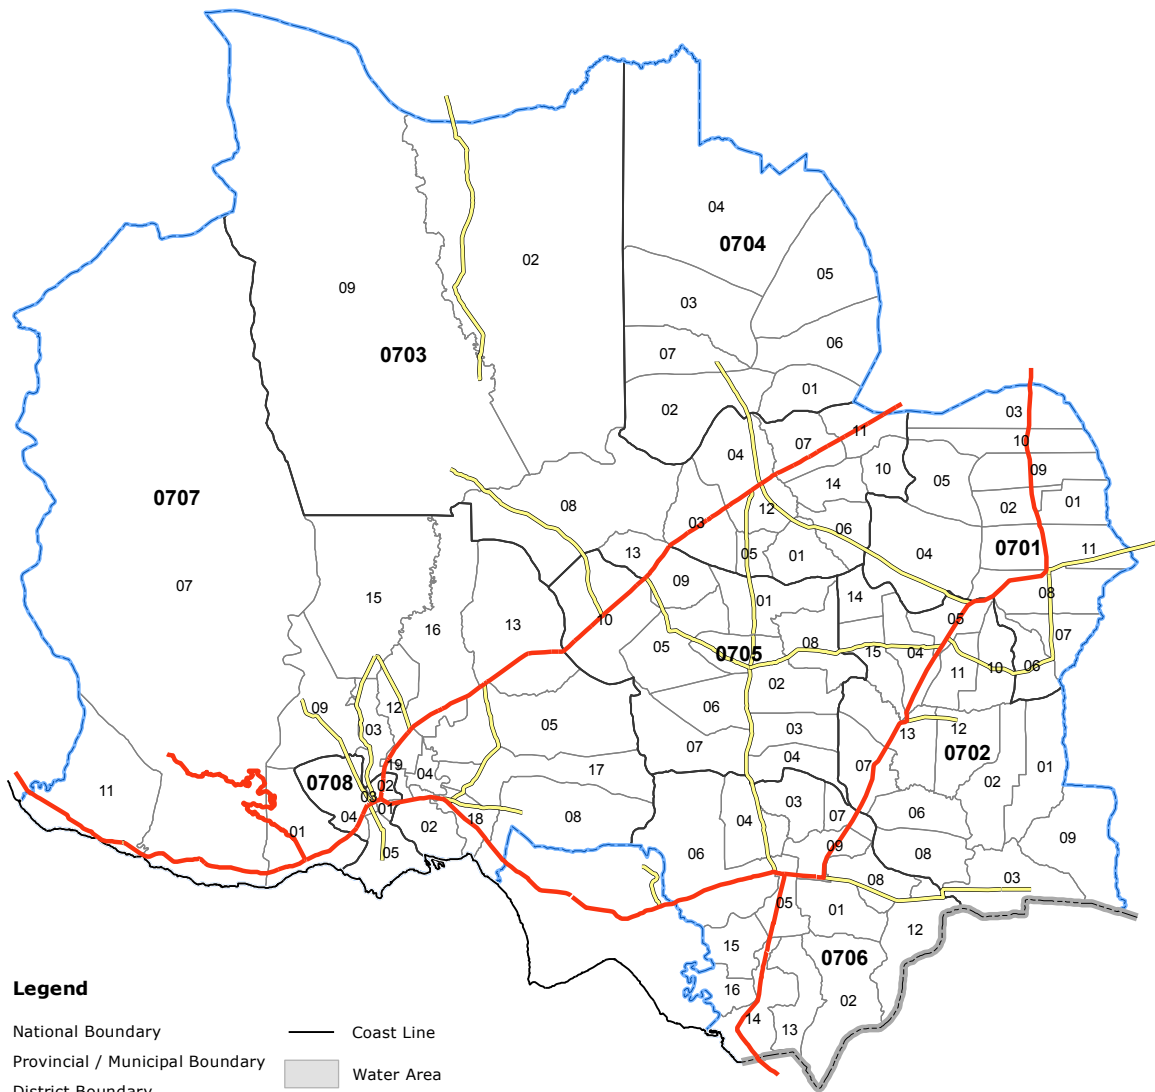

Index Map 2-7. Districts and Communes in *Kampot* Province

Legend

- National Boundary
- Provincial / Municipal Boundary
- District Boundary
- Commune Boundary
- National Road
- Primary Provincial Road
- Coast Line
- Water Area
- 0000** District Code
- 00 The last two digits of Commune Code*

* Commune Code consists of District Code and two digits.

Code of Province / Municipality, District, and Commune

07 KAMPOT

0701 Angkor Chey

- 070101 Angk Phnum Touch
- 070102 Angkor Chey
- 070103 Champei
- 070104 Dambouk Khpos
- 070105 Dan Koum
- 070106 Daeum Doung
- 070107 Mroum
- 070108 Phnum Kong
- 070109 Praphnum
- 070110 Samlanh
- 070111 Tani

0702 Banteay Meas

- 070201 Banteay Meas Khang Kaeut
- 070202 Banteay Meas Khang Lech
- 070203 Prey Tonle
- 070204 Samraong Kraom
- 070205 Samraong Leu
- 070206 Sdach Kong Khang Cheung
- 070207 Sdach Kong Khang Lech
- 070208 Sdach Kong Khang Tbound
- 070209 Tnoat Chong Srang
- 070210 Trapeang Sala Khang Kaeut
- 070211 Trapeang Sala Khang Lech
- 070212 Tuk Meas Khang Kaeut
- 070213 Tuk Meas Khang Lech
- 070214 Voat Angk Khang Cheung
- 070215 Voat Angk Khang Tbound

0704 Chum Kiri

- 070401 Chres
- 070402 Chumpu Voan
- 070403 Snay Anhchit
- 070404 Srae Chaeng
- 070405 Srae Knong
- 070406 Srae Samraong
- 070407 Trapeang Reang

0705 Dang Tong

- 070501 Damnak Sokram
- 070502 Dang Tong
- 070503 Khcheay Khang Cheung
- 070504 Khcheay Khang Tbound
- 070505 Mean Ritth
- 070506 Srae Chea Khang Cheung
- 070507 Srae Chea Khang Tbound
- 070508 Totung
- 070509 Angk Romeas
- 070510 L'ang