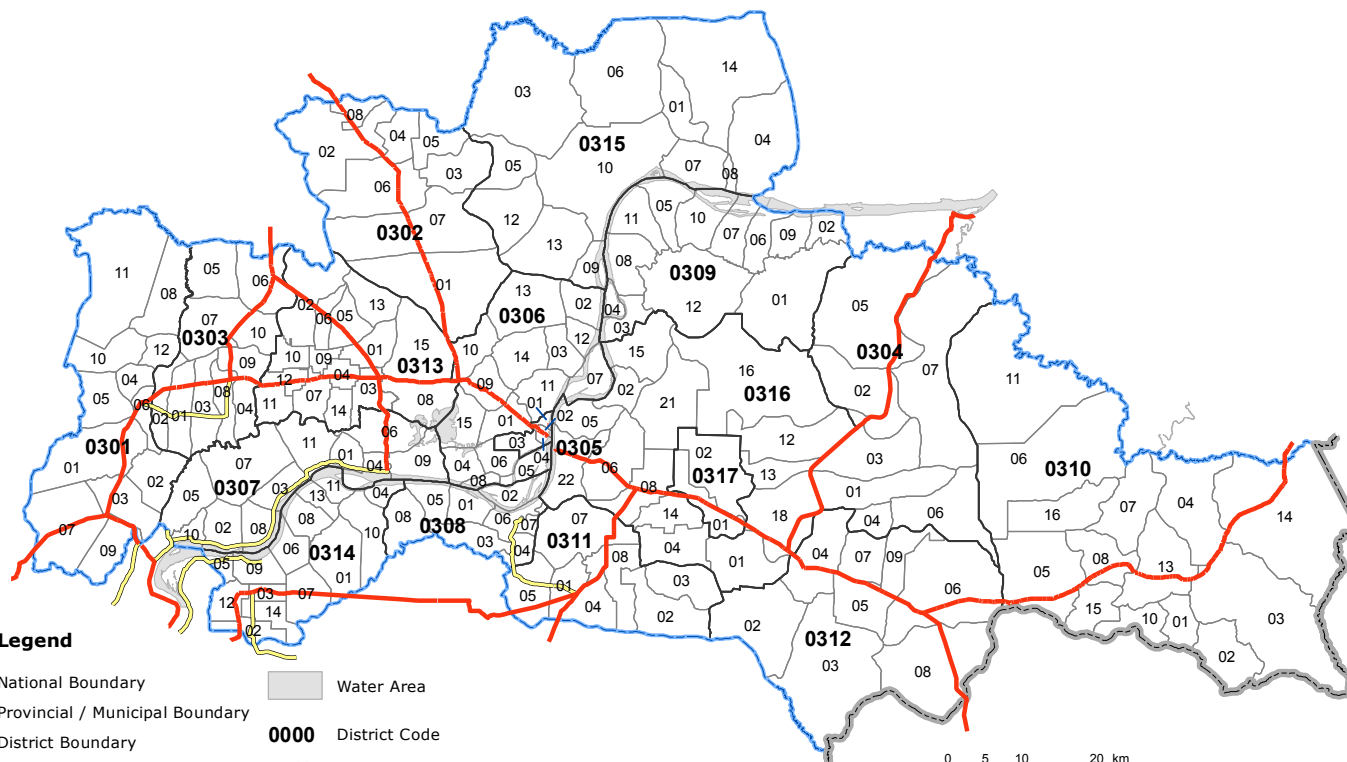

Index Map 2-3. Districts and Communes in Kampong Cham Province

Legend

- National Boundary
 - Provincial / Municipal Boundary
 - District Boundary
 - Commune Boundary
 - National Road
 - Primary Provincial Road
 - Water Area
 - 0000** District Code
 - 00** The last two digits of Commune Code*
- * Commune Code consists of District Code and two digits.

Code of Province / Municipality, District, and Commune

03 KAMPONG CHAM

0301 Batheay

- 030101 Batheay
- 030102 Chbar Ampov
- 030103 Chealea
- 030104 Cheung Prey
- 030105 Me Pring
- 030106 Ph'av
- 030107 Sambour
- 030108 Sandaek
- 030109 Tang Krang
- 030110 Tang Krasang
- 030111 Trab
- 030112 Tumnob

0302 Chamkar Leu

- 030201 Bos Khnor
- 030202 Chamkar Andoung
- 030203 Cheyyou
- 030204 Lvea Leu
- 030205 Spueu
- 030206 Svay Teab
- 030207 Ta Ong
- 030208 Ta Prok

0303 Cheung Prey

- 030301 Khnor Dambang
- 030302 Kouk Rovieng
- 030303 Pdau Chum
- 030304 Prey Char
- 030305 Pring Chrum
- 030306 Sampong Chey
- 030307 Sdaeung Chey
- 030308 Soutip
- 030309 Sramar
- 030310 Trapeang Kor