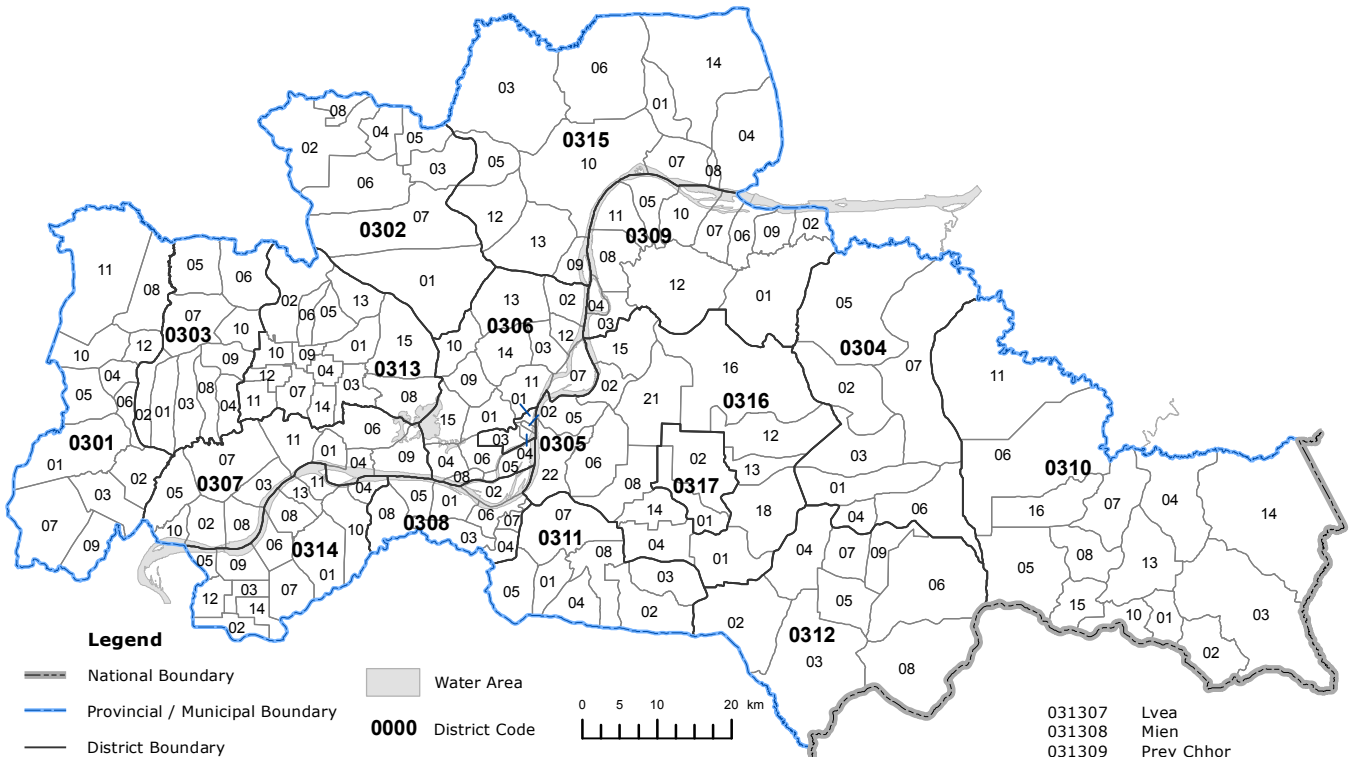

# Map 3. Administrative Areas in Kampong Cham Province by District and Commune

### Legend

- National Boundary
- Provincial / Municipal Boundary
- District Boundary
- Commune Boundary

Water Area

**0000** District Code

**00** The last two digits of Commune Code\*

\* Commune Code consists of District Code and two digits.

## Code of Province / Municipality, District, and Commune