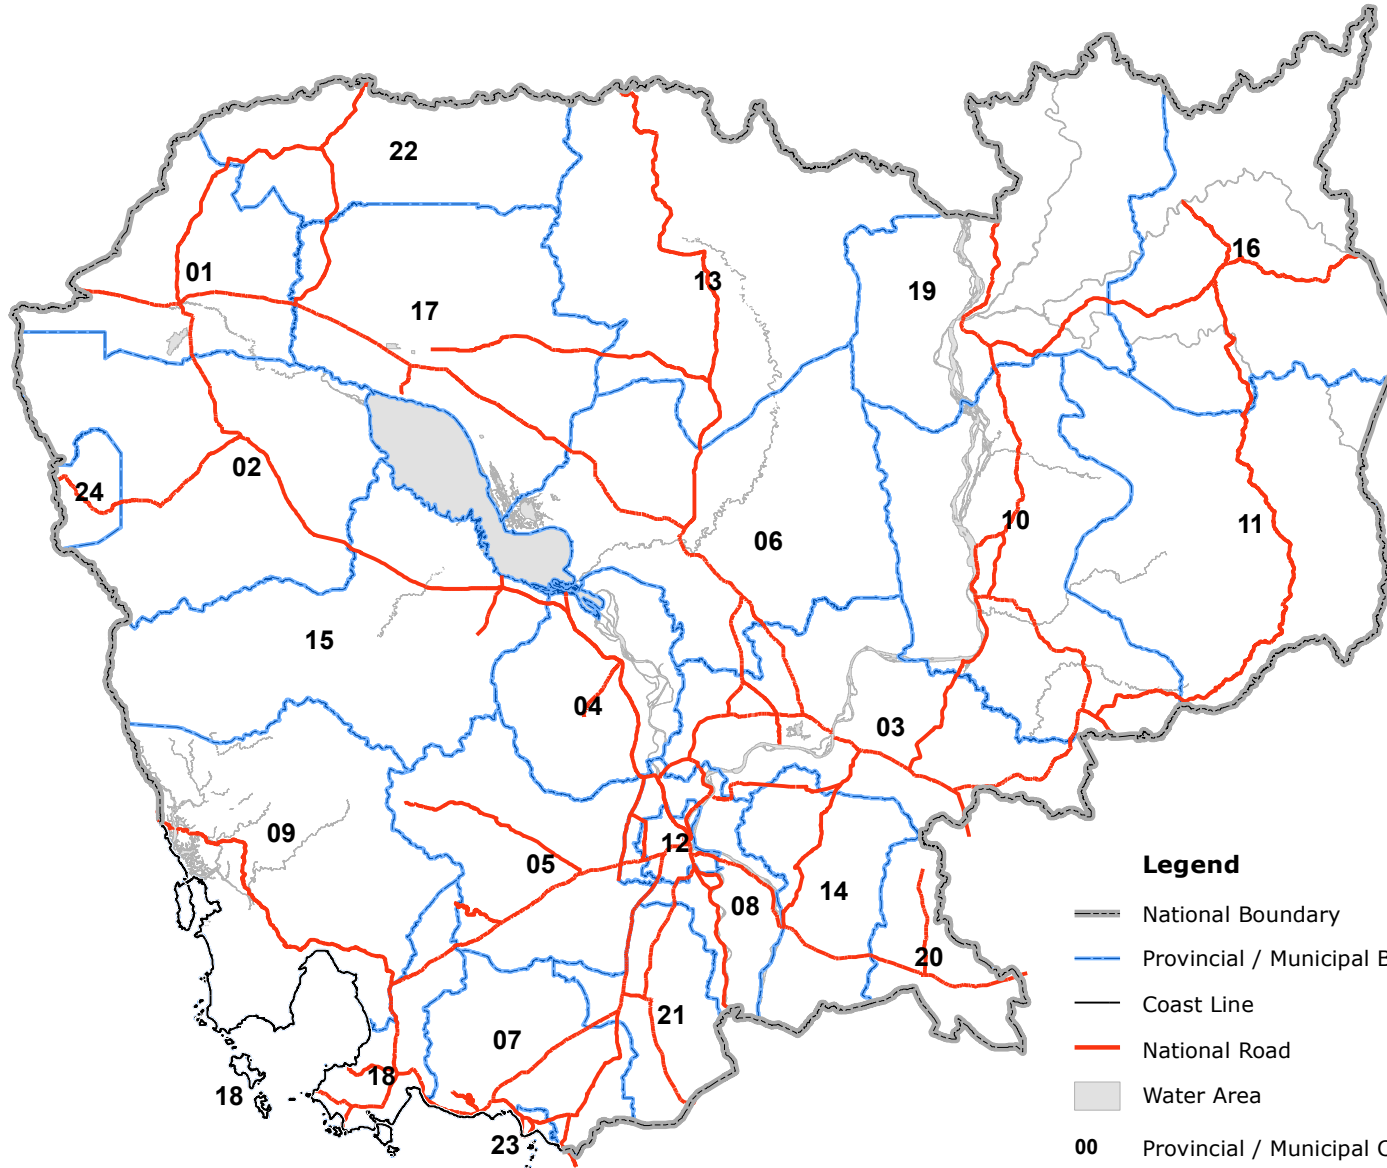

# Index Map 1-1. Provinces in Cambodia

## Code of Province / Municipality

- 01 BANTEAY MEANCHEY**
- 02 BATTAMBANG**
- 03 KAMPONG CHAM**
- 04 KAMPONG CHHNANG**
- 05 KAMPONG SPEU**
- 06 KAMPONG THOM**
- 07 KAMPOT**
- 08 KANDAL**
- 09 KOH KONG**
- 10 KRATIE**
- 11 MONDUL KIRI**
- 12 PHNOM PENH**
- 13 PREAH VIHEAR**
- 14 PREY VENG**
- 15 PURSAT**
- 16 RATANAK KIRI**
- 17 SIEM REAP**
- 18 PREAH SIHANOUK**
- 19 STUNG TRENG**
- 20 SVAY RIENG**
- 21 TAKEO**
- 22 OTDAR MEANCHEY**
- 23 KEP**
- 24 PAILIN**

### Legend

- National Boundary
- Provincial / Municipal Boundary
- Coast Line
- National Road
- Water Area
- 00** Provincial / Municipal Code

\* Codes and boundaries are as of May 18, 2011.