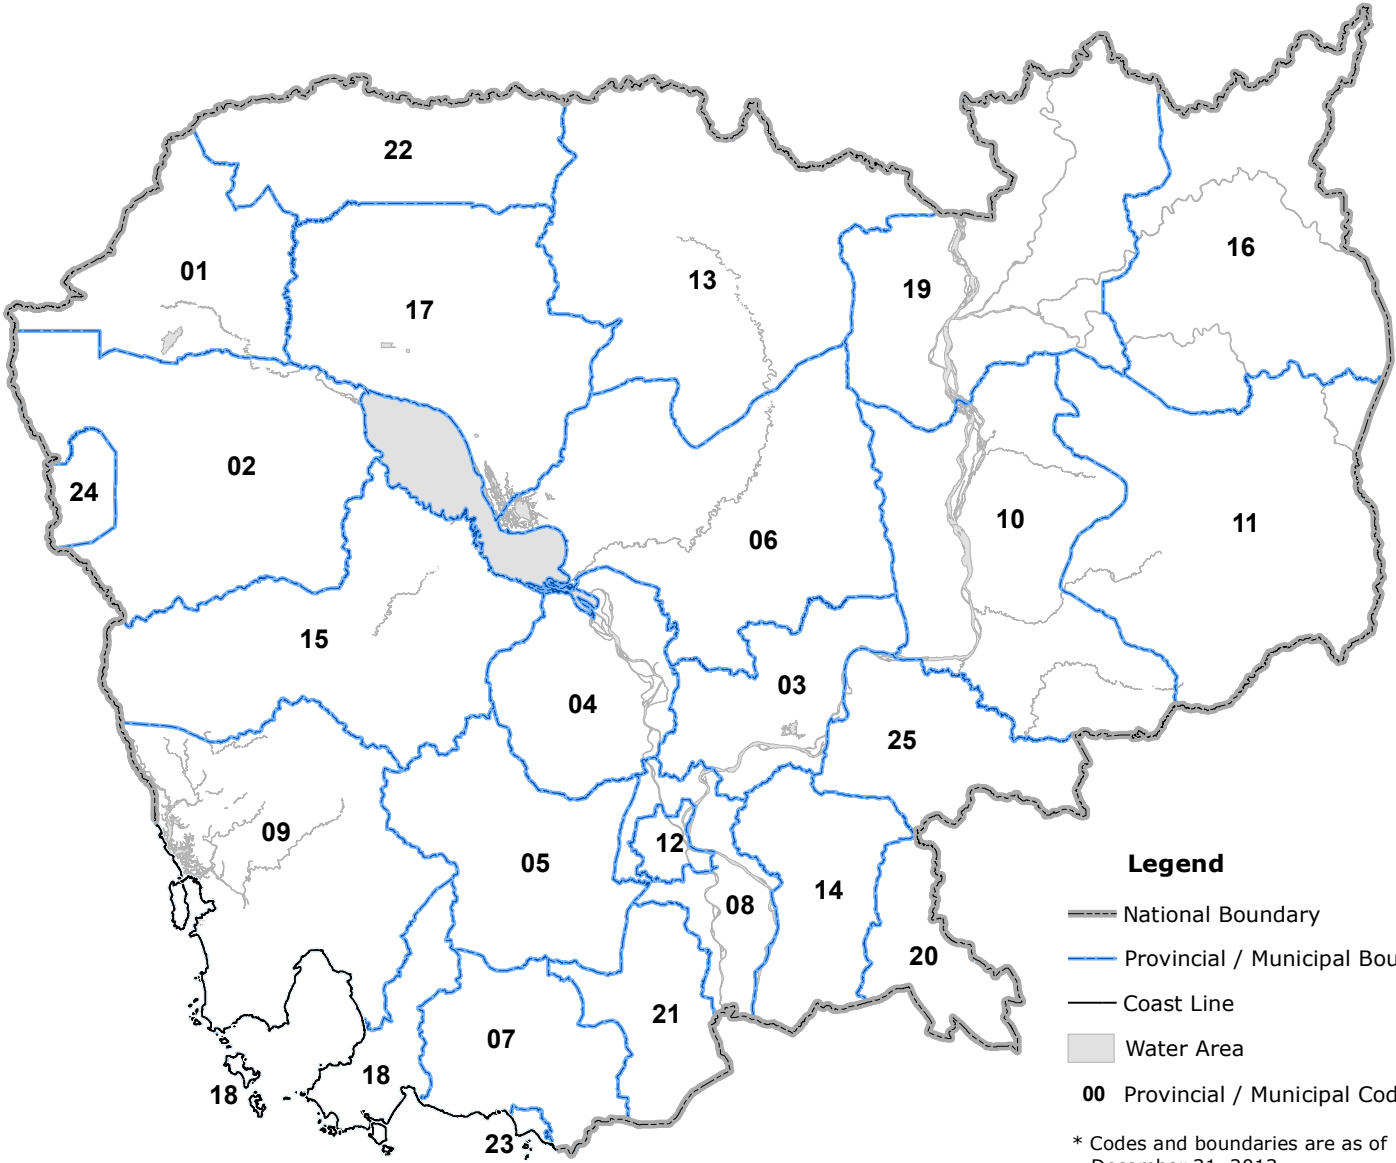

Index Map 1-1. Provinces in Cambodia

Code of Province / Municipality

- 01 BANTEAY MEANCHEY**
- 02 BATTAMBANG**
- 03 KAMPONG CHAM**
- 04 KAMPONG CHHNANG**
- 05 KAMPONG SPEU**
- 06 KAMPONG THOM**
- 07 KAMPOT**
- 08 KANDAL**
- 09 KOH KONG**
- 10 KRATIE**
- 11 MONDUL KIRI**
- 12 PHNOM PENH**
- 13 PREAH VIHEAR**
- 14 PREY VENG**
- 15 PURSAT**
- 16 RATANAK KIRI**
- 17 SIEM REAP**
- 18 PREAH SIHANOUK**
- 19 STUNG TRENG**
- 20 SVAY RIENG**
- 21 TAKEO**
- 22 OTDAR MEANCHEY**
- 23 KEP**
- 24 PAILIN**
- 25 Tboung Khmum**

* Codes and boundaries are as of December 31, 2013.