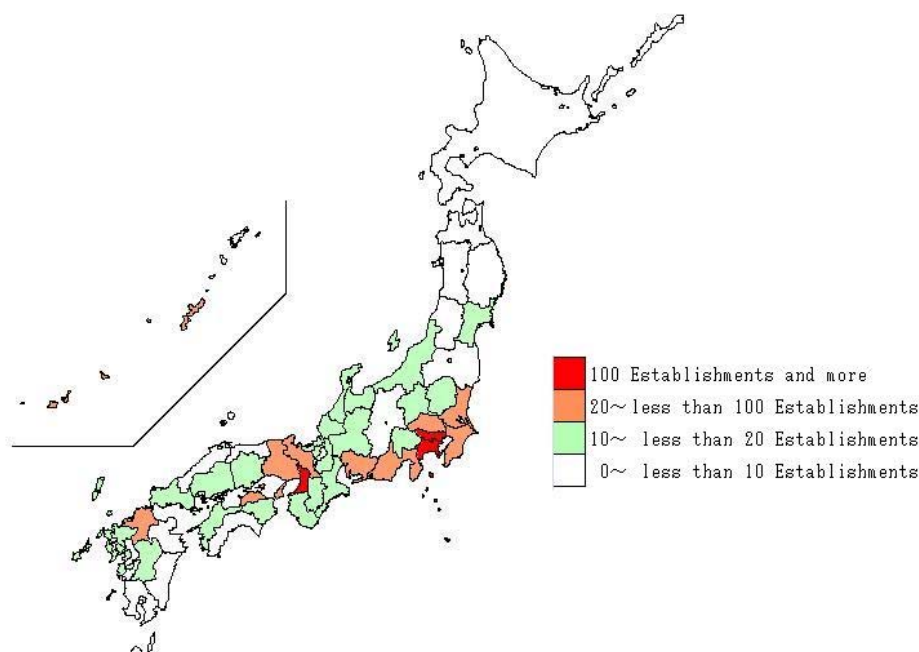

Statistics Bureau of Japan (SBJ) News Bulletin

May 11, 2011

Results of the 2009 Economic Census for Business Frame released

On March 1, 2011, the SBJ released the results of the first "Economic Census for Business Frame" taken in July 2009. The Economic Census is a newly established census that aims to draw a complete picture of economic activities of Japan at a glance. The Economic Census was initiated by rationalization of large-scale surveys, such as the Establishment and Enterprise Census.

According to the results, the total number of establishments in Japan stood at 6.045 million, and the total number of employees was 62.931 million as of July 1, 2009.

The average number of establishments per km² was 16.2. When broken down by prefecture, Tokyo had the highest number with 317.4 establishments, followed by Osaka-fu with 237.0, and Kanagawa-ken with 130.4. These three were the only prefectures to have more than 100 establishments per km².

The number of establishments per km² by prefectures^{*)}

^{*)} For the information about prefecture name, please check the following URL.
<http://www.stat.go.jp/english/data/handbook/map2.htm>

When broken down by major industrial groups, "Wholesale and Retail Trade" had the largest number of establishments with 1.556 million establishments (25.7% of the total), followed by "Accommodations, Eating and Drinking Services" with 781 thousand (12.9%).