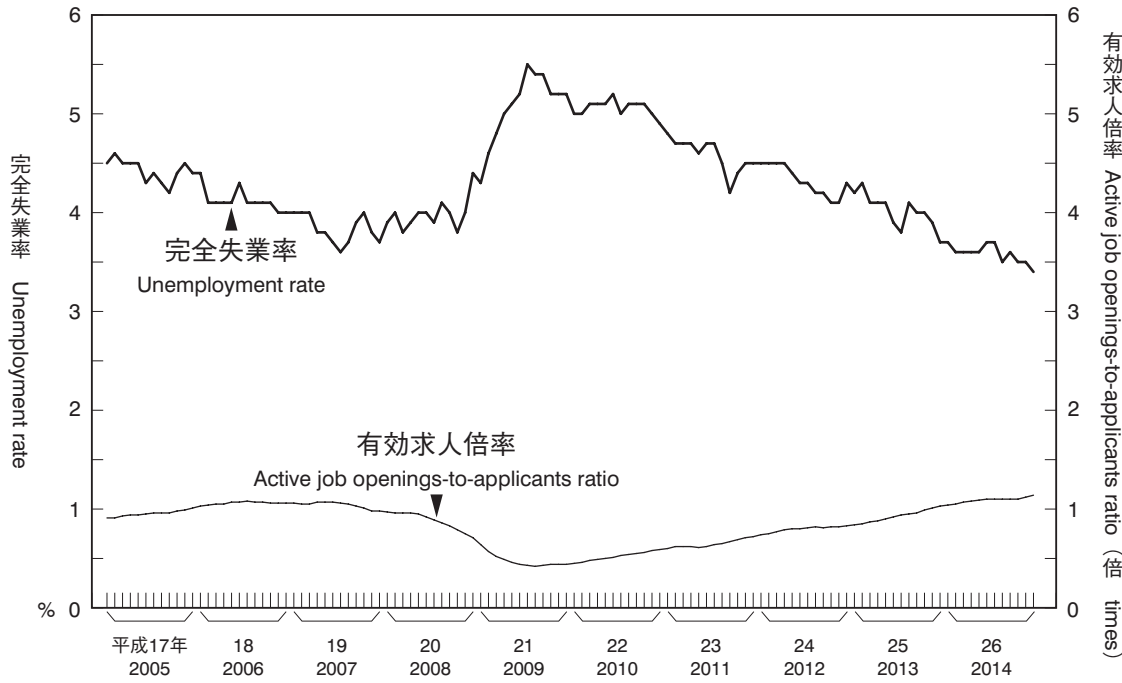

図19-1 完全失業率と有効求人倍率の推移（季節調整済）

UNEMPLOYMENT RATE AND ACTIVE JOB OPENINGS -TO- APPLICANTS RATIO (SEASONALLY ADJUSTED)

注) 完全失業率の平成23年3～8月は補完推計値。
 Unemployment rates from March to August, 2011
 are supplementary estimates.

第19-1, 19-2及び19-28表参照。
 See Table 19-1, 19-2 and 19-28.