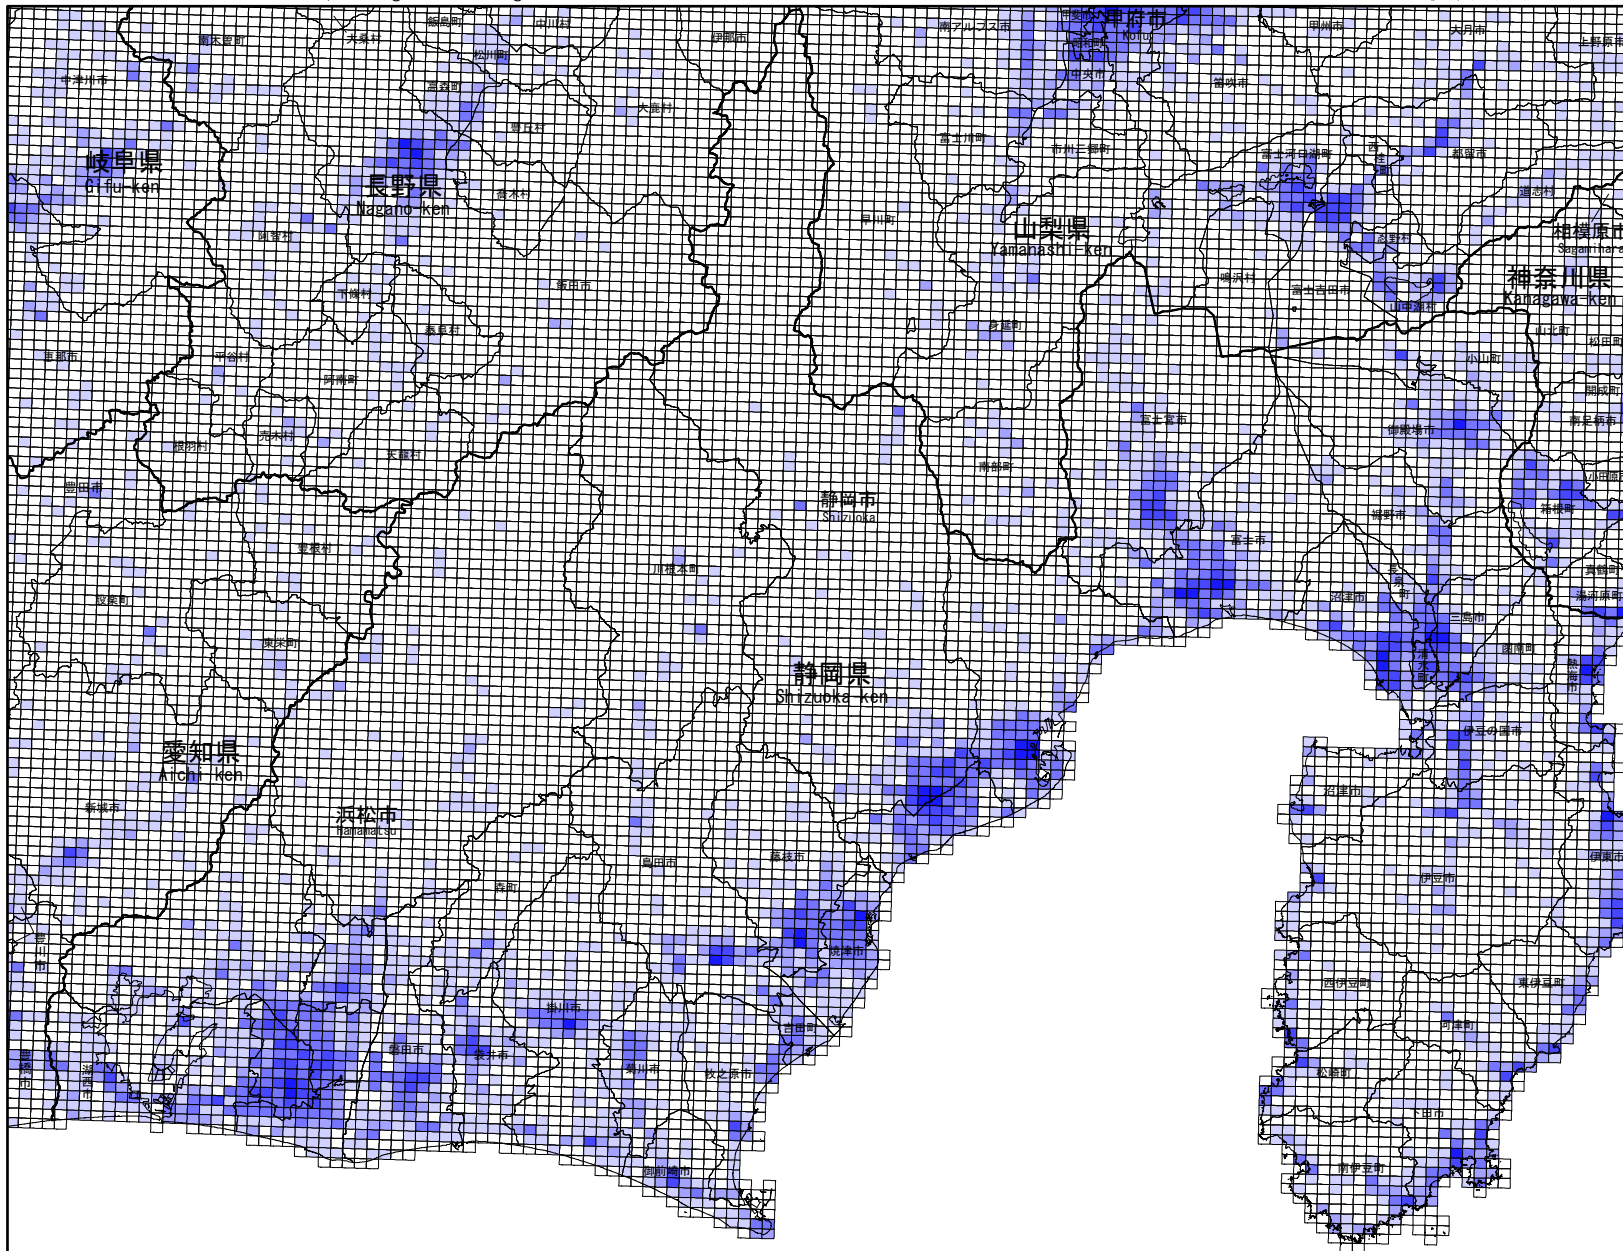

# 平成26年経済センサス-基礎調査に関する地域メッシュ統計地図 ー静岡市・浜松市ー

STATISTICAL MAPS ON GRID SQUARE BASIS COMPILED FROM THE RESULTS OF THE 2014 ECONOMIC CENSUS FOR BUSINESS FRAME

Shizuoka - shi and Hamamatsu - shi

## (6) 宿泊業, 飲食サービス業事業所数

Number of Accommodations, Eating and Drinking Services Establishments

[基準(1Km)地域メッシュ地図]

凡例  
LEGEND