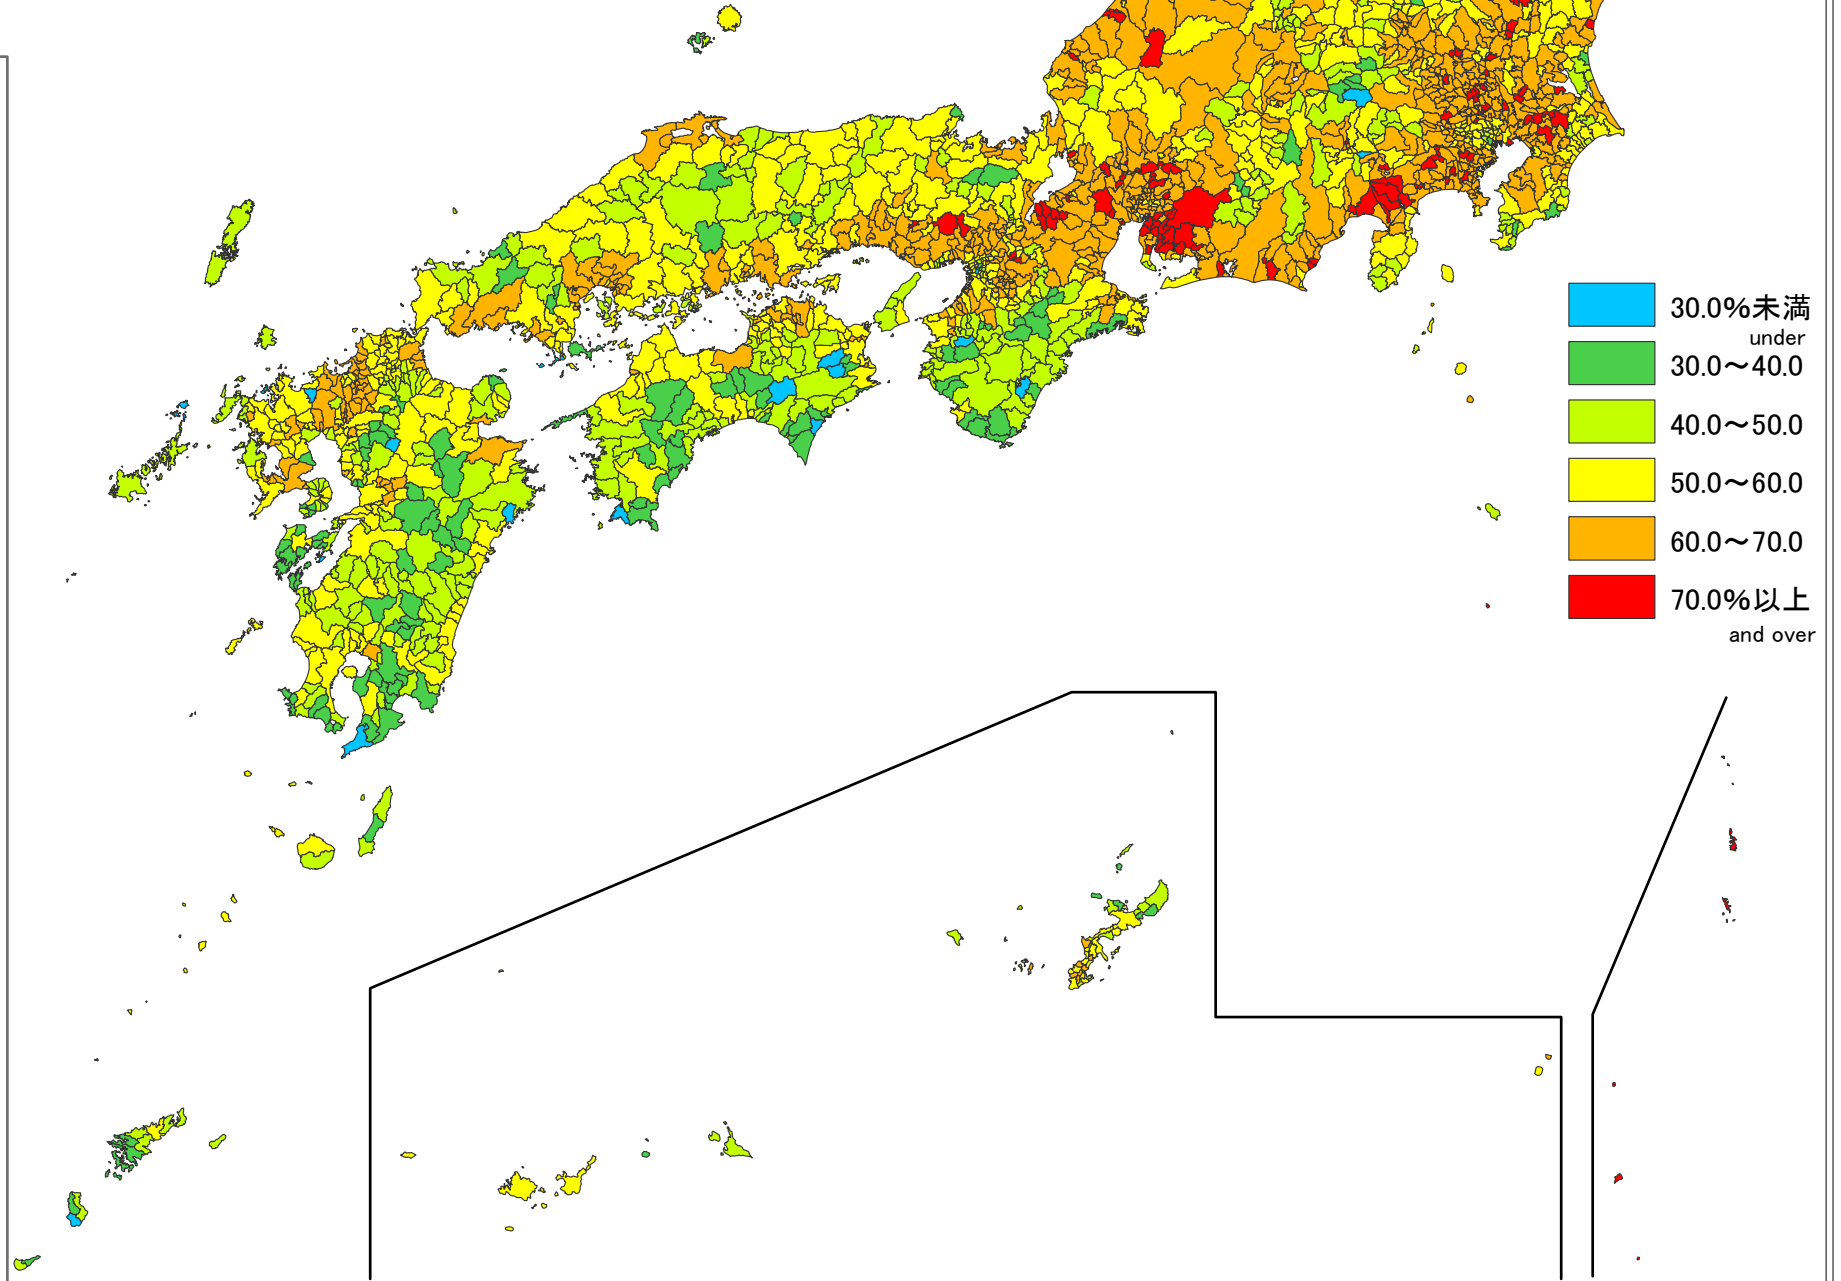

日本統計地図 Statistical Maps of Japan

平成17年国勢調査 2005 POPULATION CENSUS OF JAPAN 都道府県・市区町村別雇業者世帯の割合

雇業者世帯の割合：
$$\frac{\text{雇業者世帯数}}{\text{一般世帯数}} \times 100$$

Proportion of Employee's Households
by Prefecture and by Shi, Ku, Machi and Mura

- 30.0%未満
under
- 30.0~40.0
- 40.0~50.0
- 50.0~60.0
- 60.0~70.0
- 70.0%以上
and over

- 50.0%未満
under
- 50.0~55.0
- 55.0~60.0
- 60.0~65.0
- 65.0%以上
and over