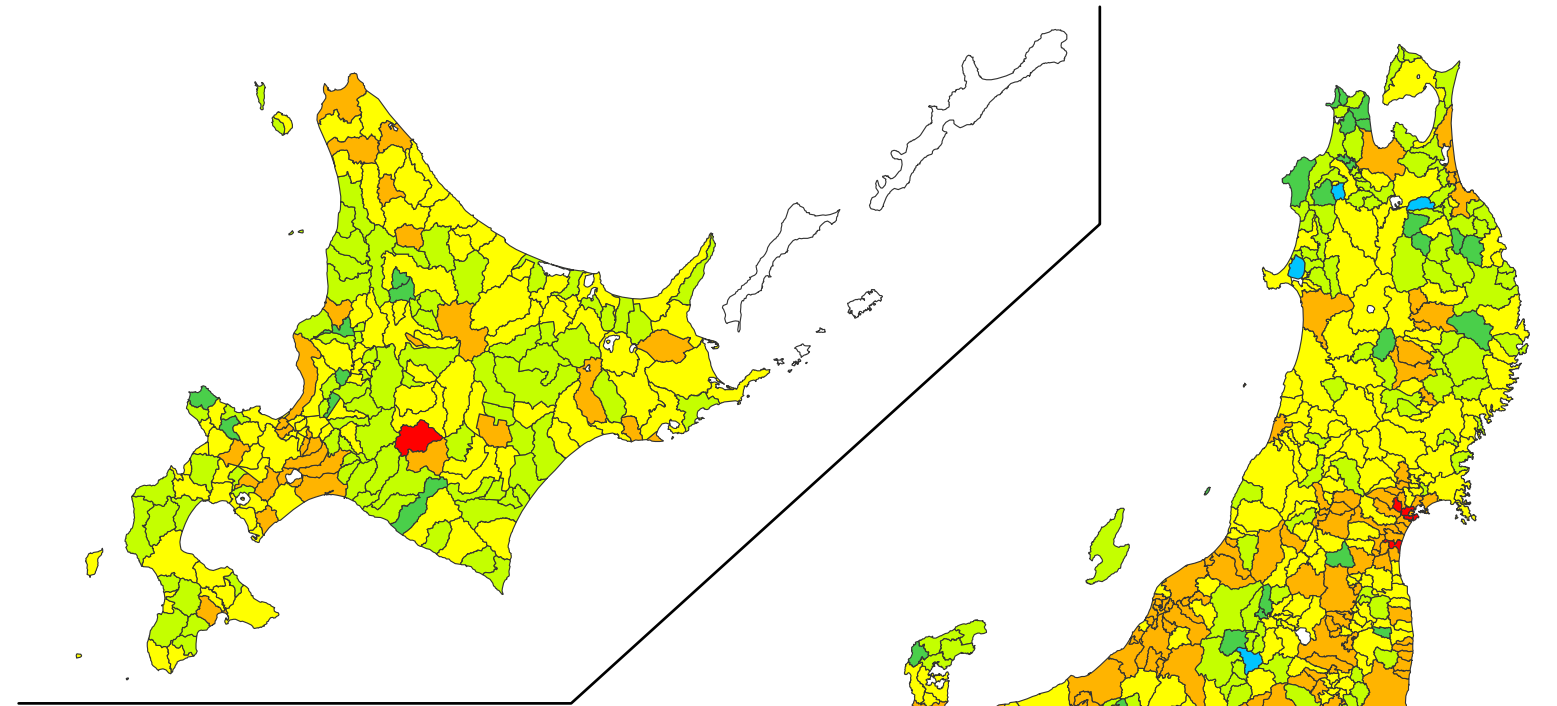

日本統計地図 Statistical Maps of Japan

平成17年国勢調査 2005 POPULATION CENSUS OF JAPAN 都道府県・市区町村別雇業者世帯の割合

雇業者世帯の割合：
$$\frac{\text{雇業者世帯数}}{\text{一般世帯数}} \times 100$$

Proportion of Employee's Households
by Prefecture and by Shi, Ku, Machi and Mura

- 30.0%未満
under
- 30.0~40.0
- 40.0~50.0
- 50.0~60.0
- 60.0~70.0
- 70.0%以上
and over

- 50.0%未満
under
- 50.0~55.0
- 55.0~60.0
- 60.0~65.0
- 65.0%以上
and over