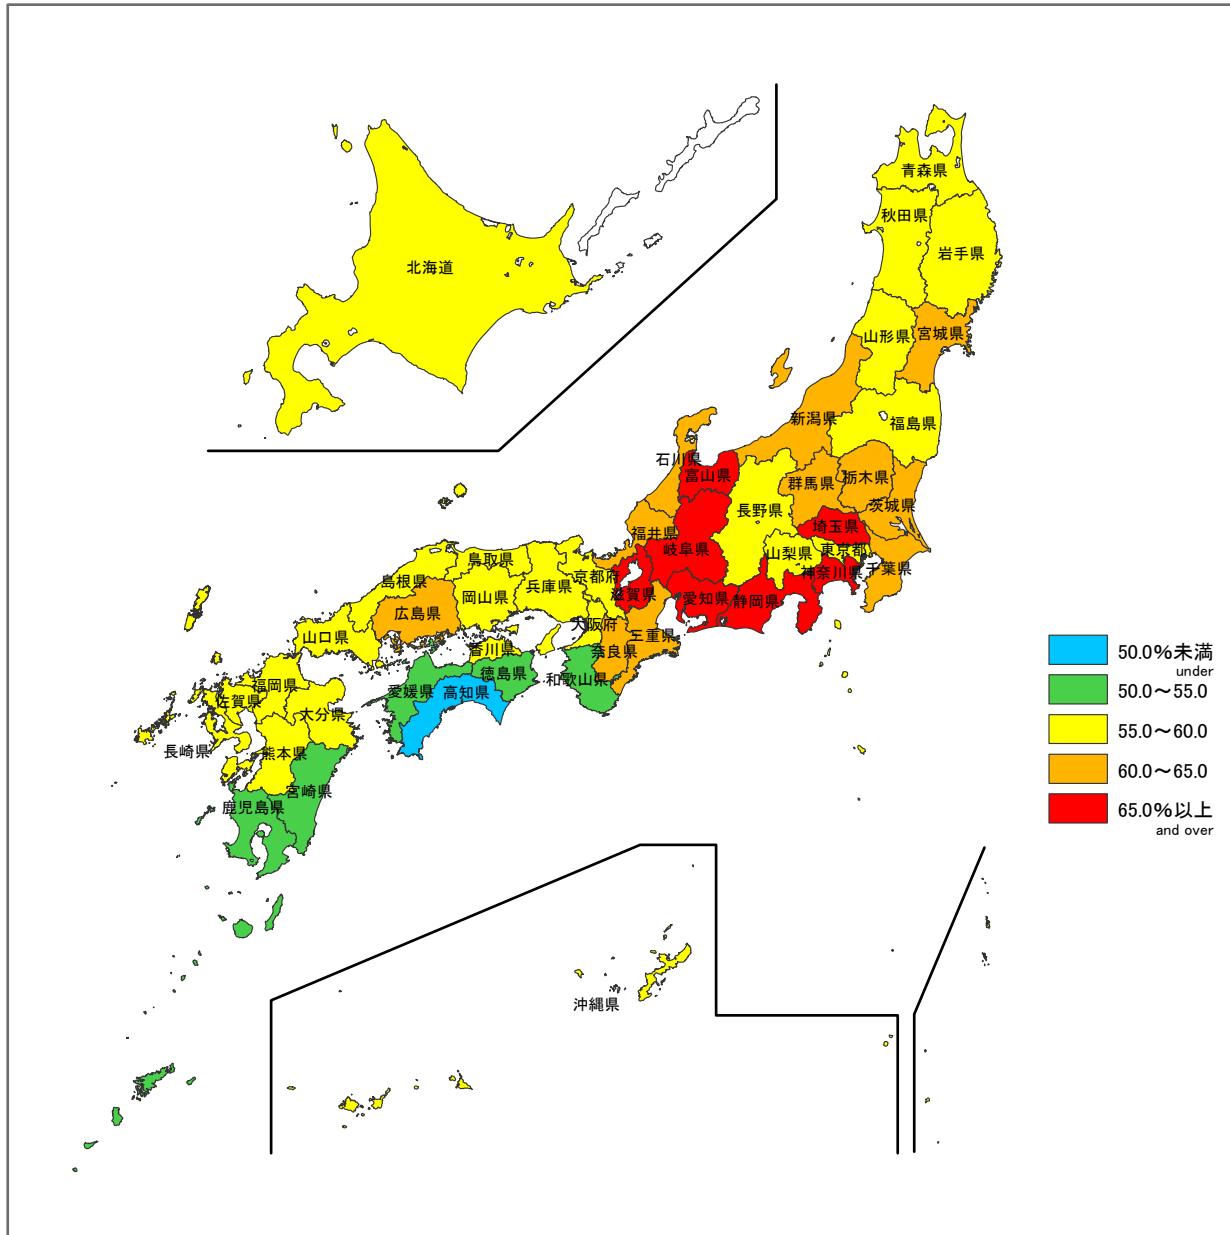

日本統計地図 Statistical Maps of Japan

平成17年国勢調査 2005 POPULATION CENSUS OF JAPAN 都道府県・市区町村別雇業者世帯の割合

雇業者世帯の割合：
$$\frac{\text{雇業者世帯数}}{\text{一般世帯数}} \times 100$$

Proportion of Employee's Households
by Prefecture and by Shi, Ku, Machi and Mura

- 30.0%未満
under
- 30.0~40.0
- 40.0~50.0
- 50.0~60.0
- 60.0~70.0
- 70.0%以上
and over

- 50.0%未満
under
- 50.0~55.0
- 55.0~60.0
- 60.0~65.0
- 65.0%以上
and over