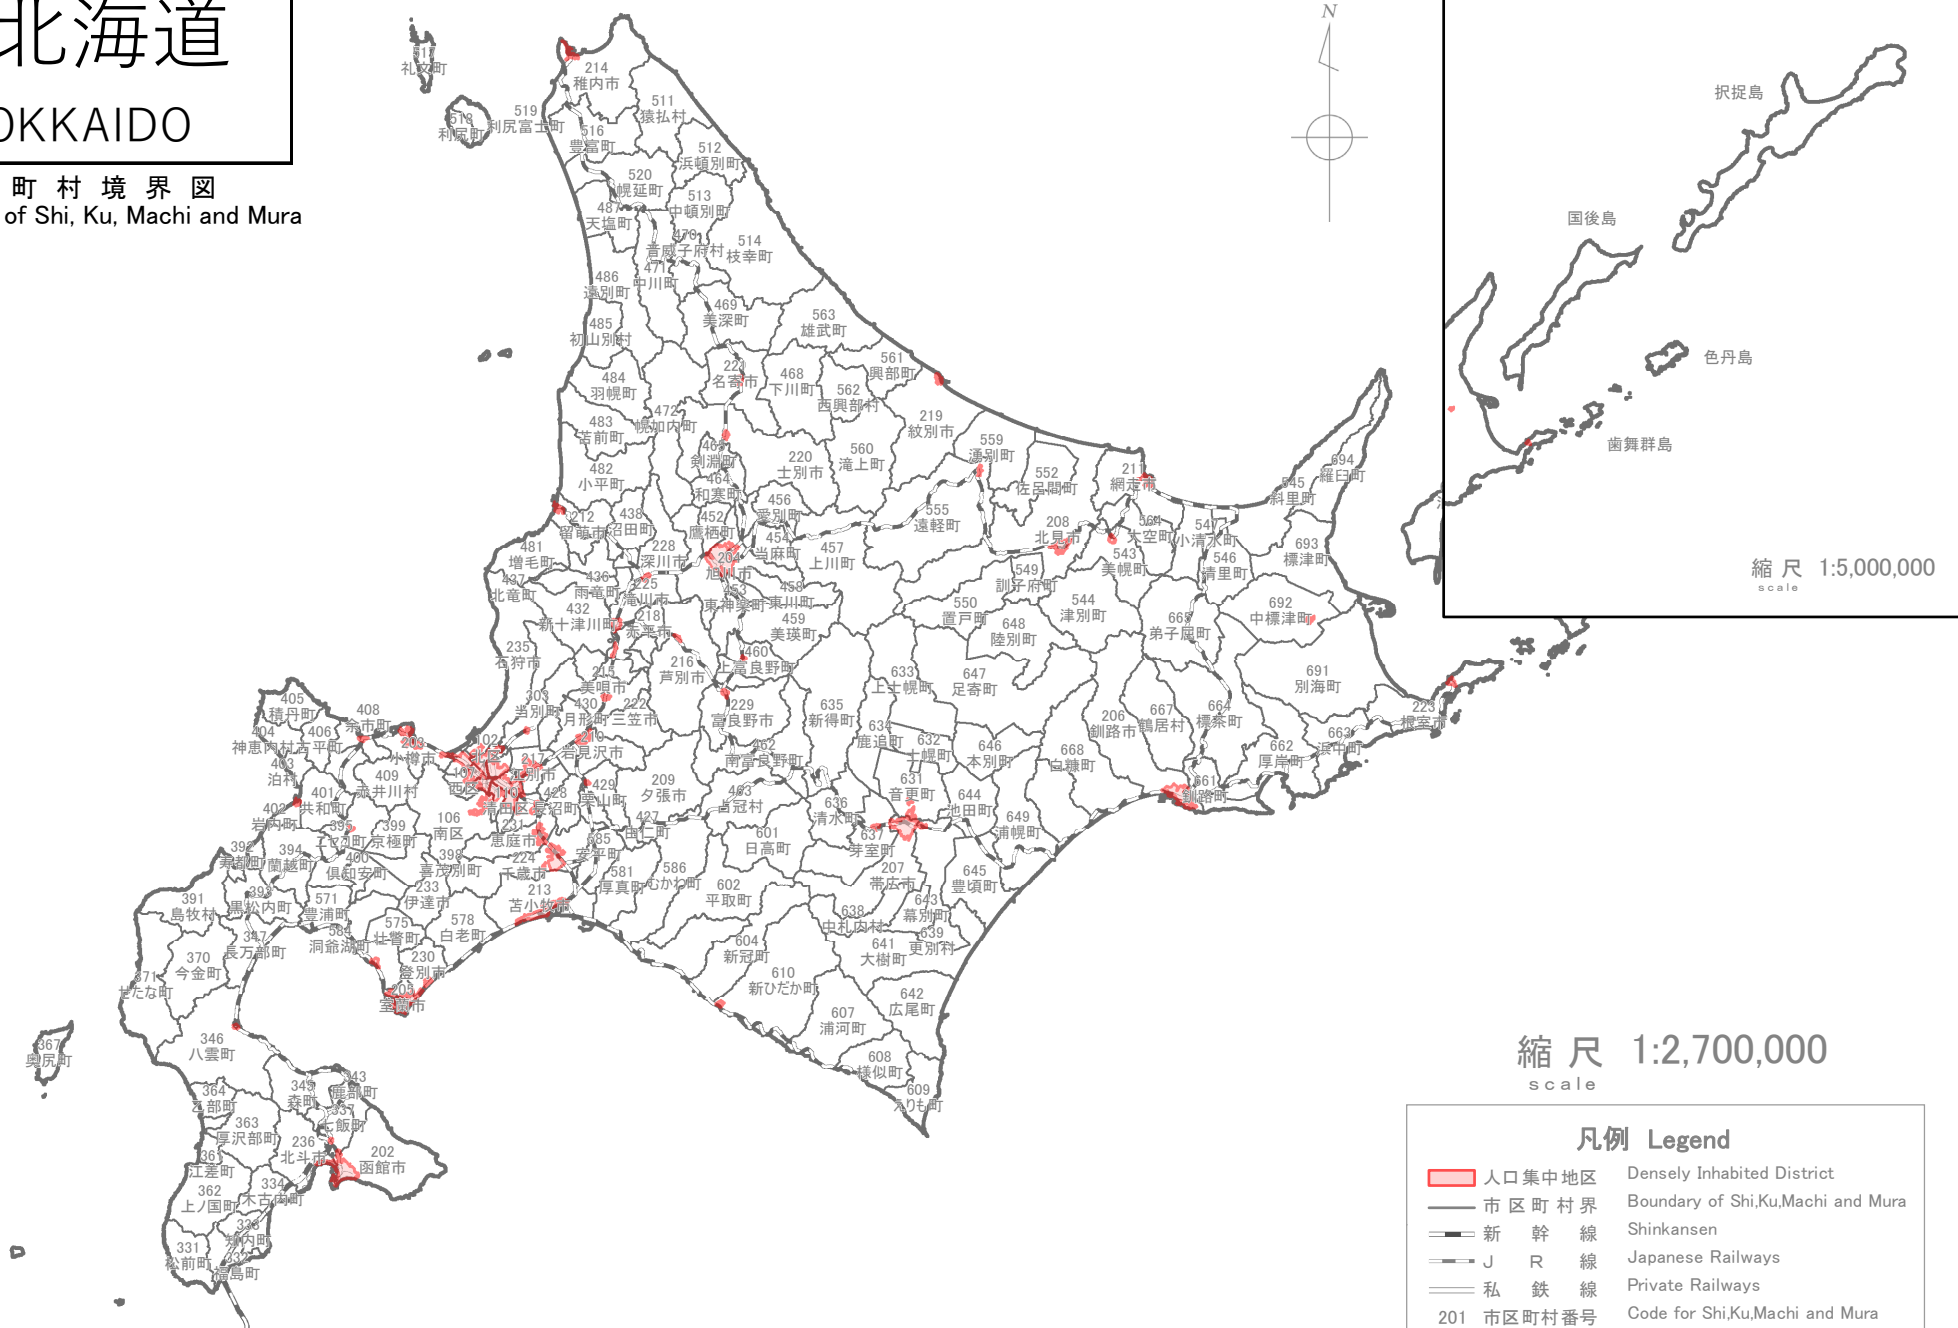

01 北海道

HOKKAIDO

市区町村境界図

Boundary Map of Shi, Ku, Machi and Mura

縮尺 1:2,700,000
scale

凡例 Legend

- | | | |
|--|--------|-------------------------------------|
| ■ | 人口集中地区 | Densely Inhabited District |
| | 市区町村界 | Boundary of Shi, Ku, Machi and Mura |
| | 新幹線 | Shinkansen |
| | J R 線 | Japanese Railways |
| | 私鉄線 | Private Railways |
| 201 | 市区町村番号 | Code for Shi, Ku, Machi and Mura |