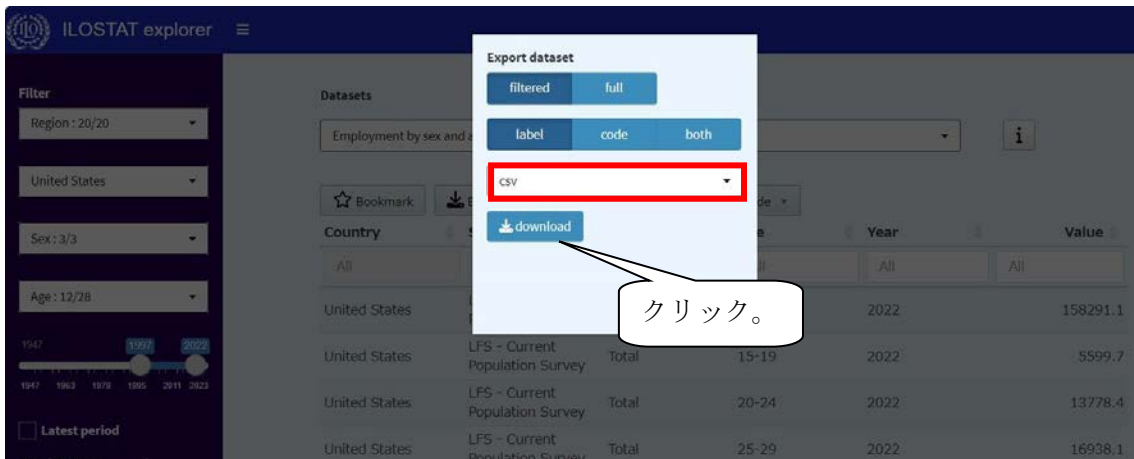

(2) プルダウン「▼」から「CSV」を選択し、「download」をクリックする。