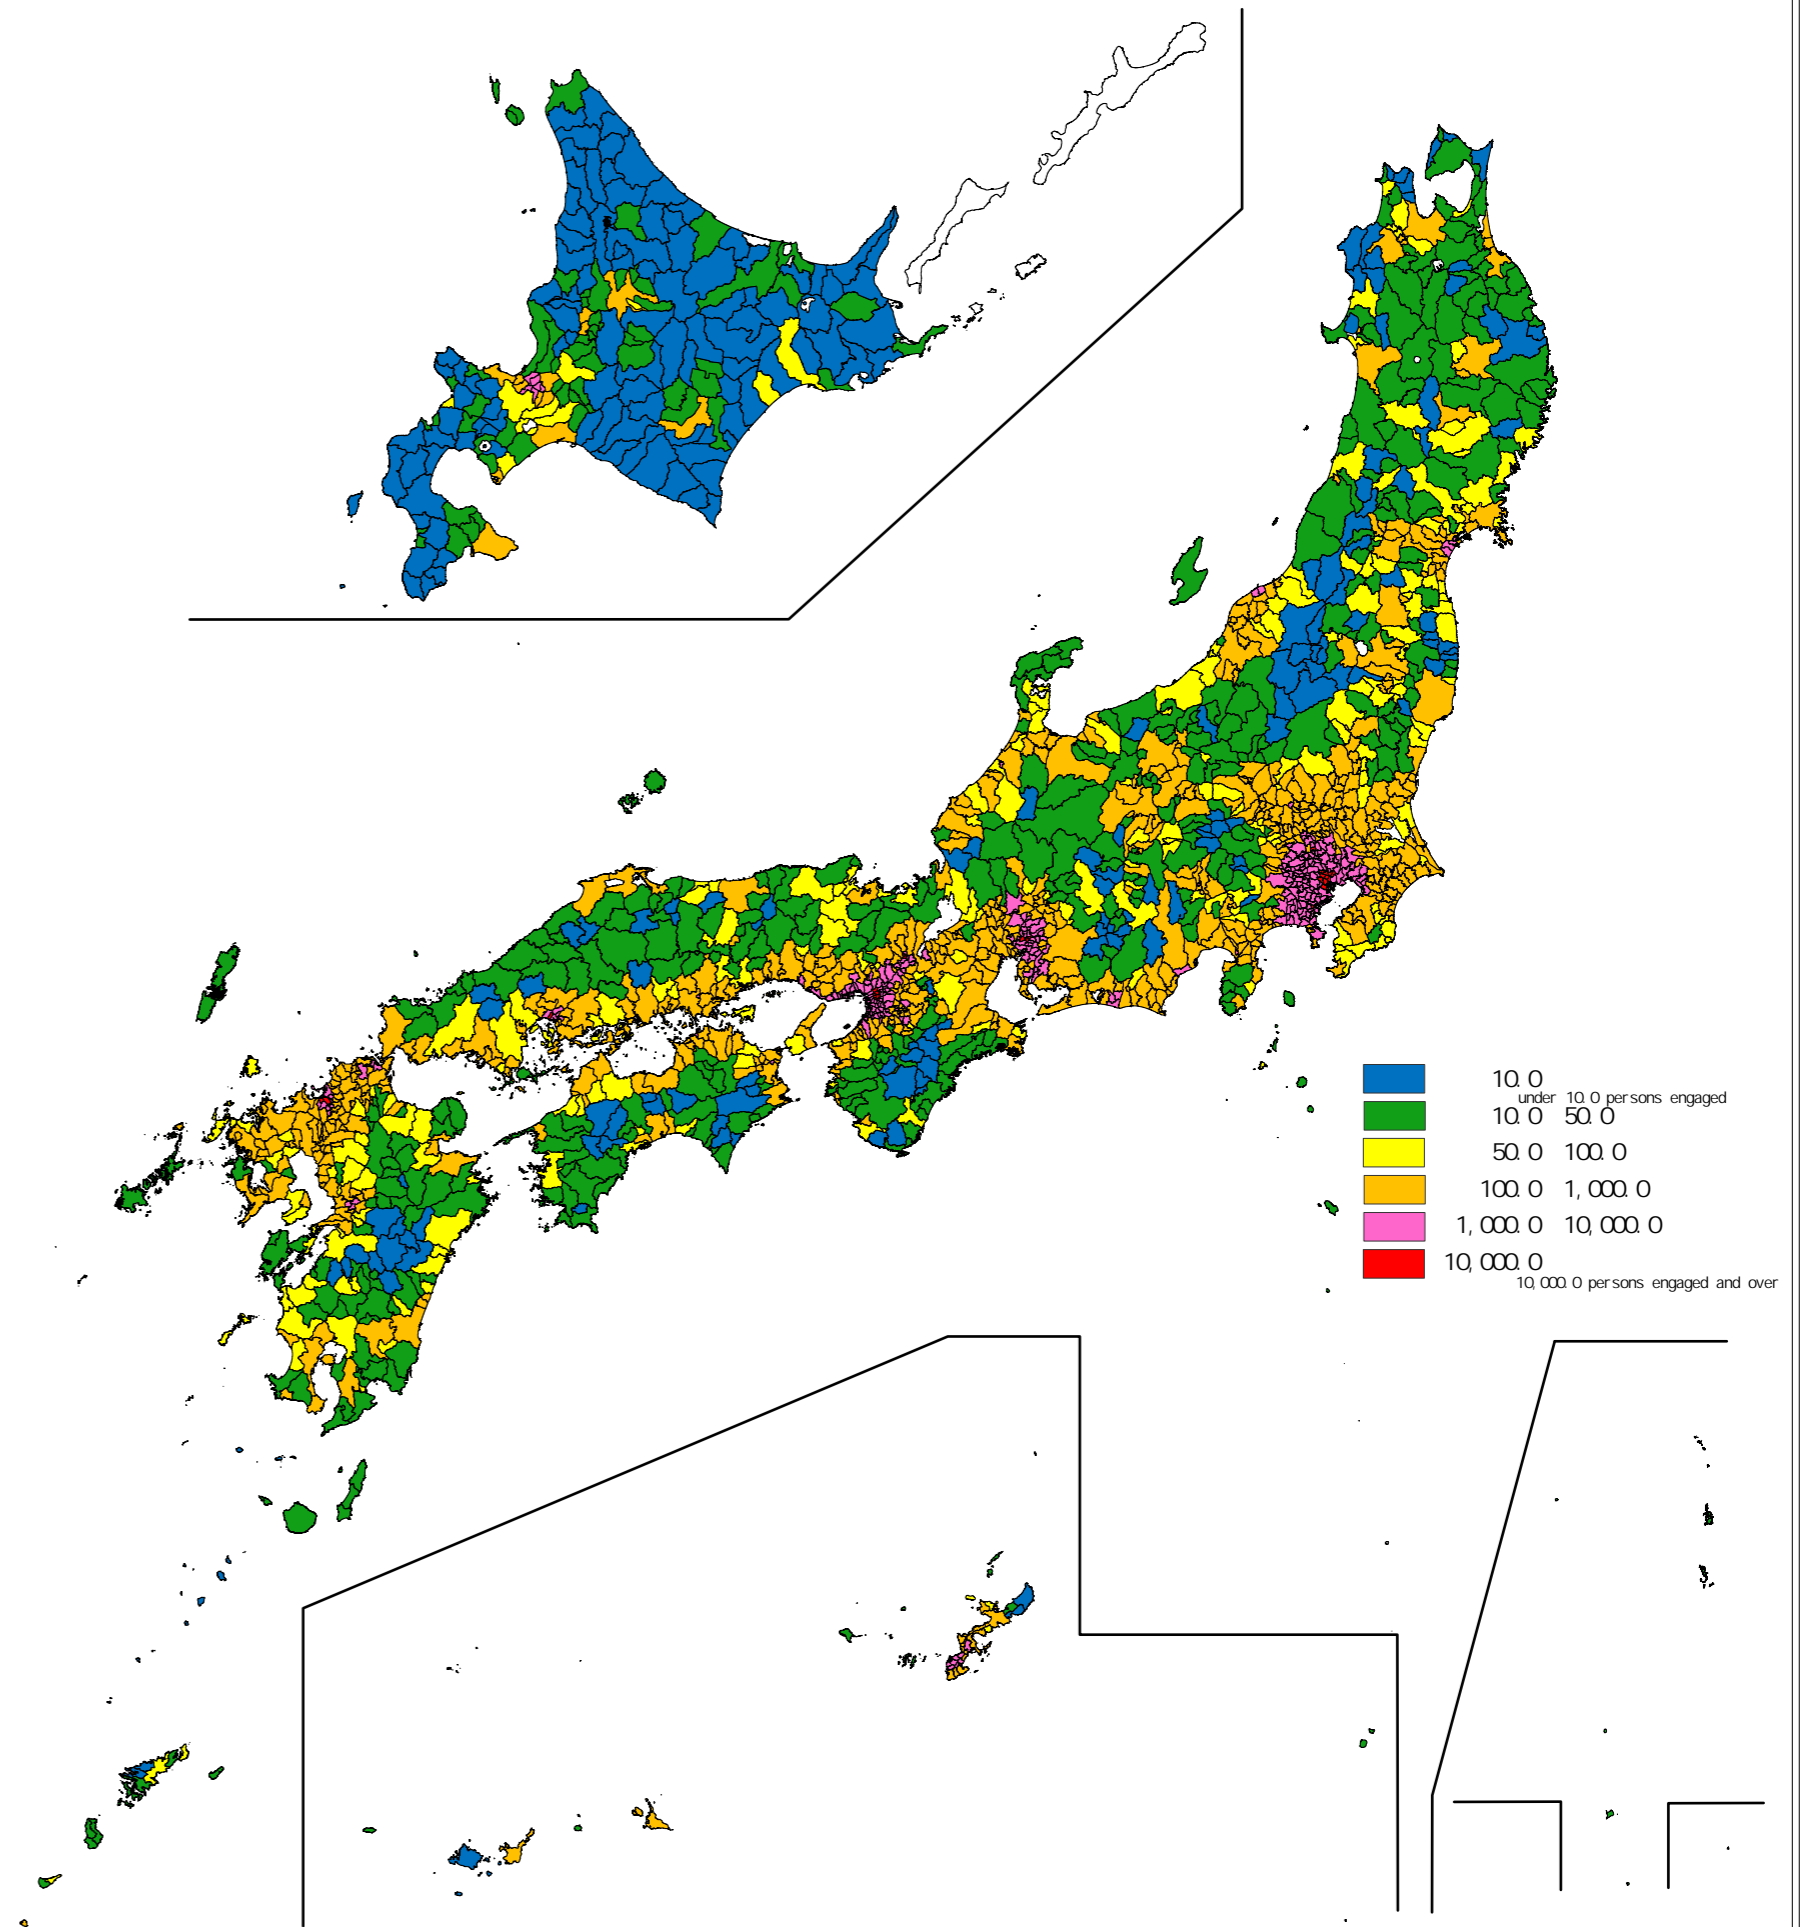

2021 ECONOMIC CENSUS FOR BUSINESS ACTIVITY

Persons Engaged Density
by Prefecture and by Municipalities
(Persons Engaged per Square Kilometer)

URL <https://www.stat.go.jp/data/e-census/2021/index.html>

<https://nlftp.mlit.go.jp/ksj/index.html>