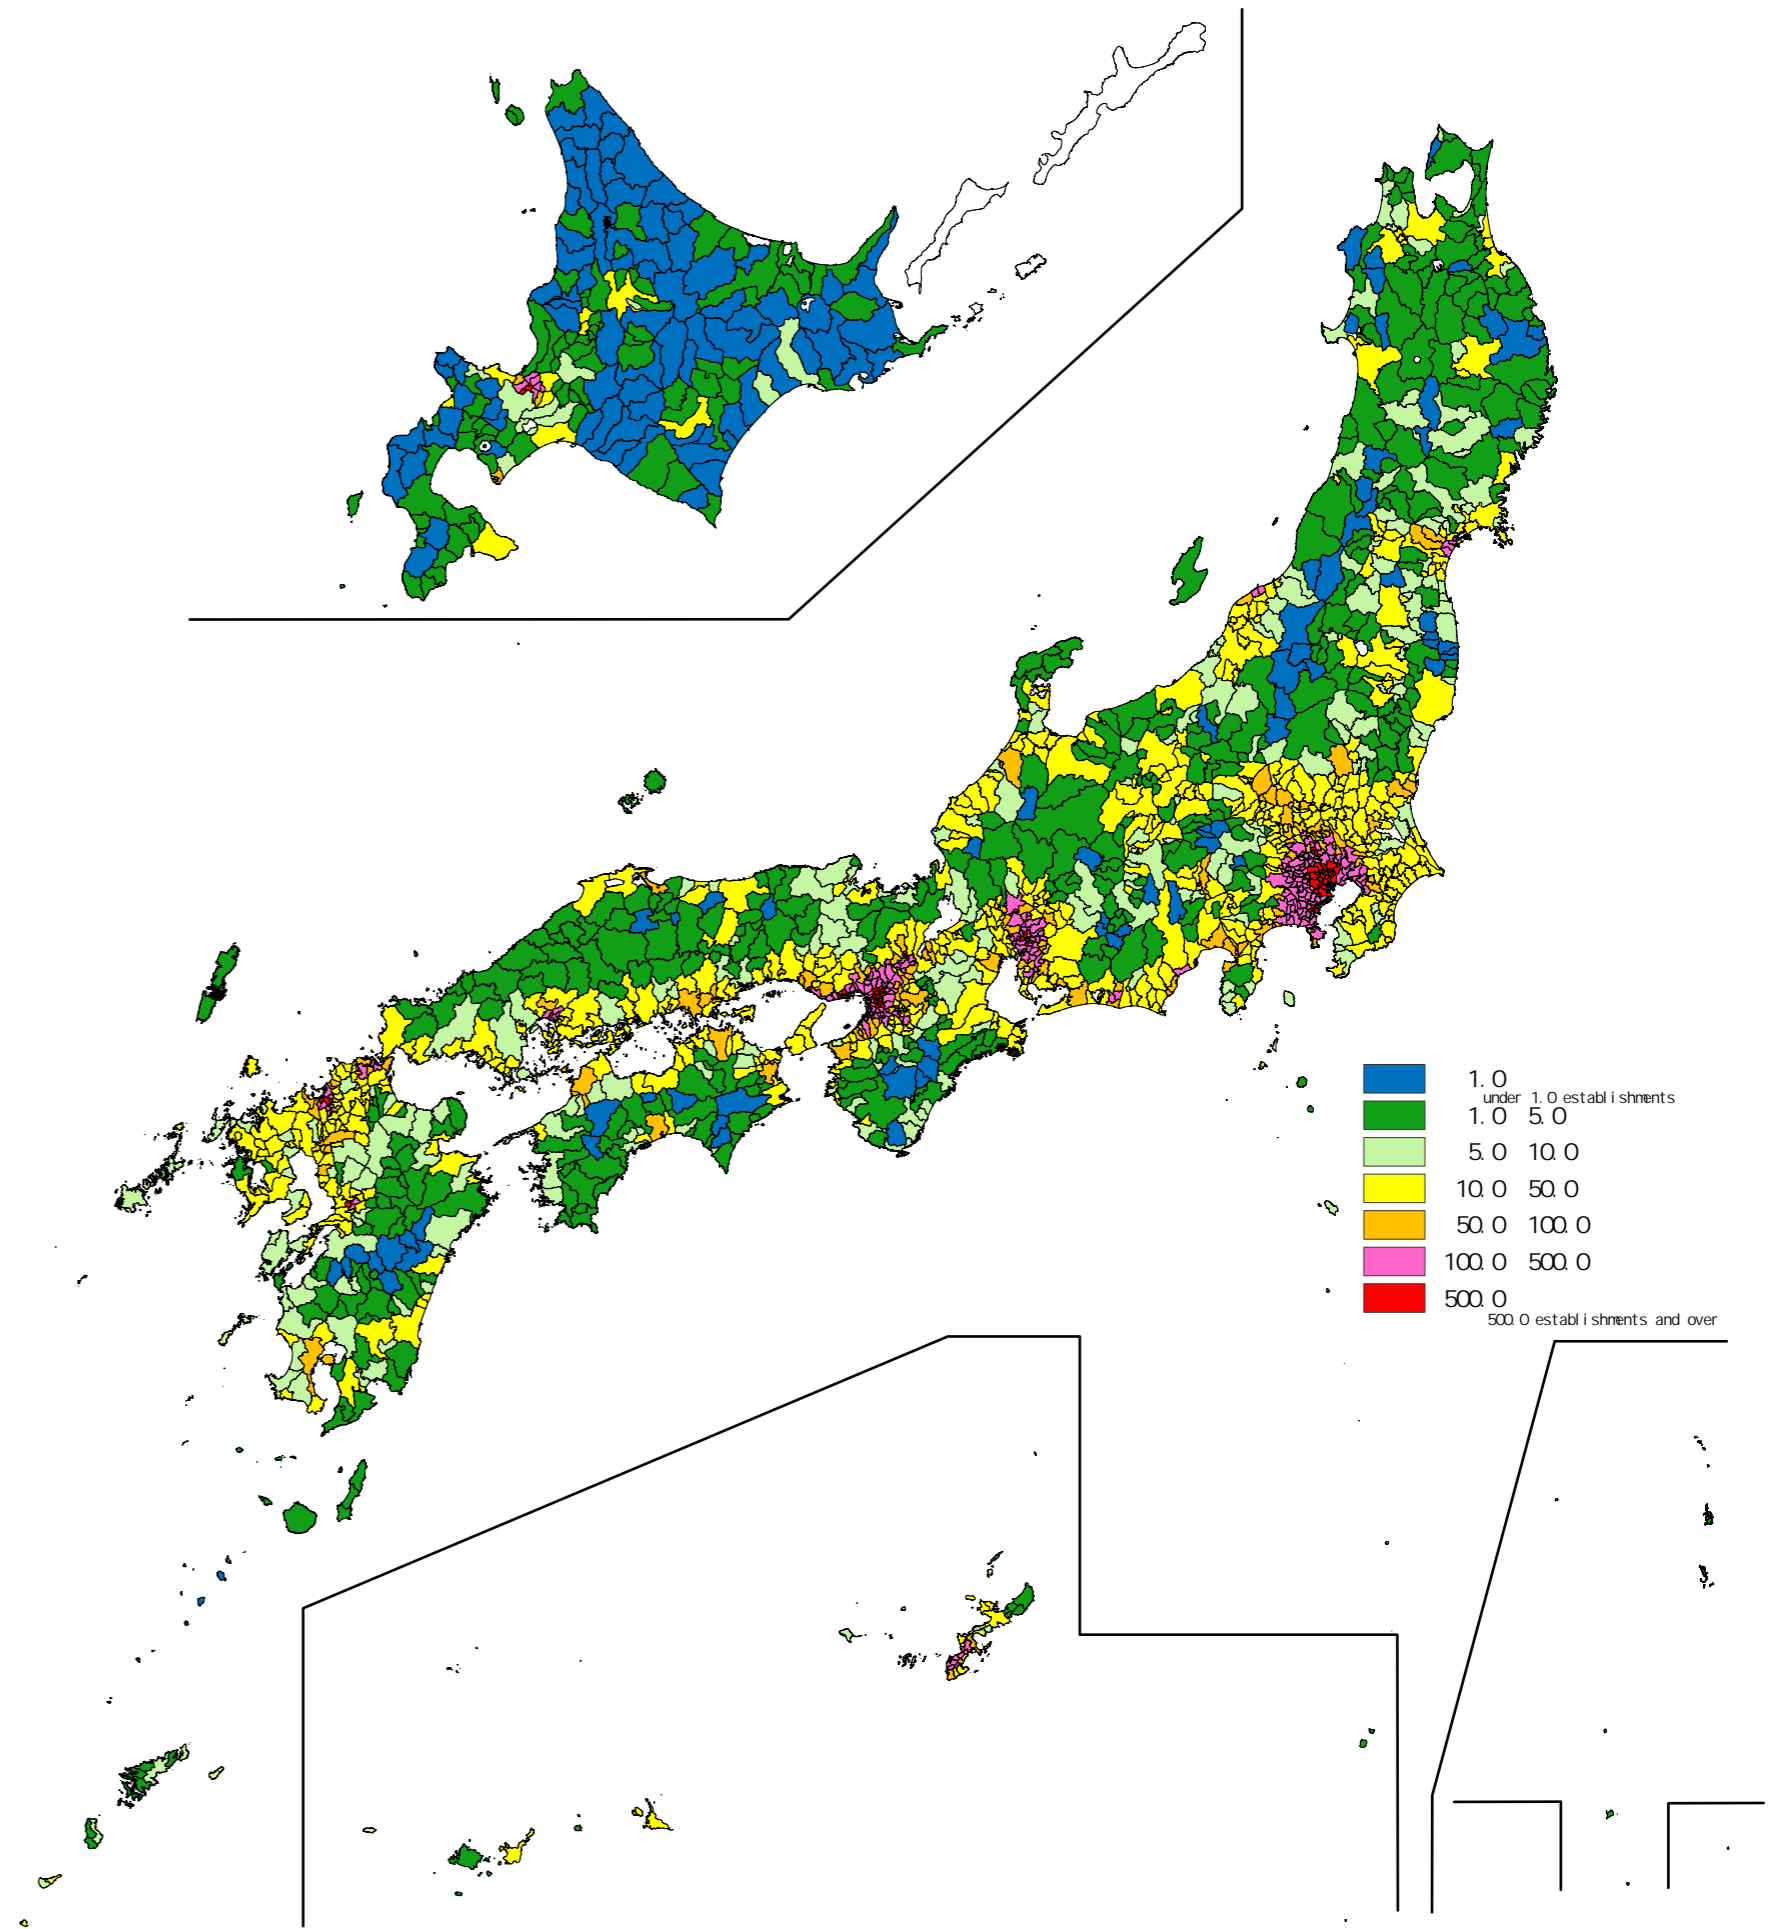

2021 ECONOMIC CENSUS FOR BUSINESS ACTIVITY

Establishments Density  
by Prefecture and by Municipalities  
( Establishments per Square Kilometer )

URL <https://www.stat.go.jp/data/e-census/2021/index.html>

<https://nlftp.mlit.go.jp/ksj/index.html>