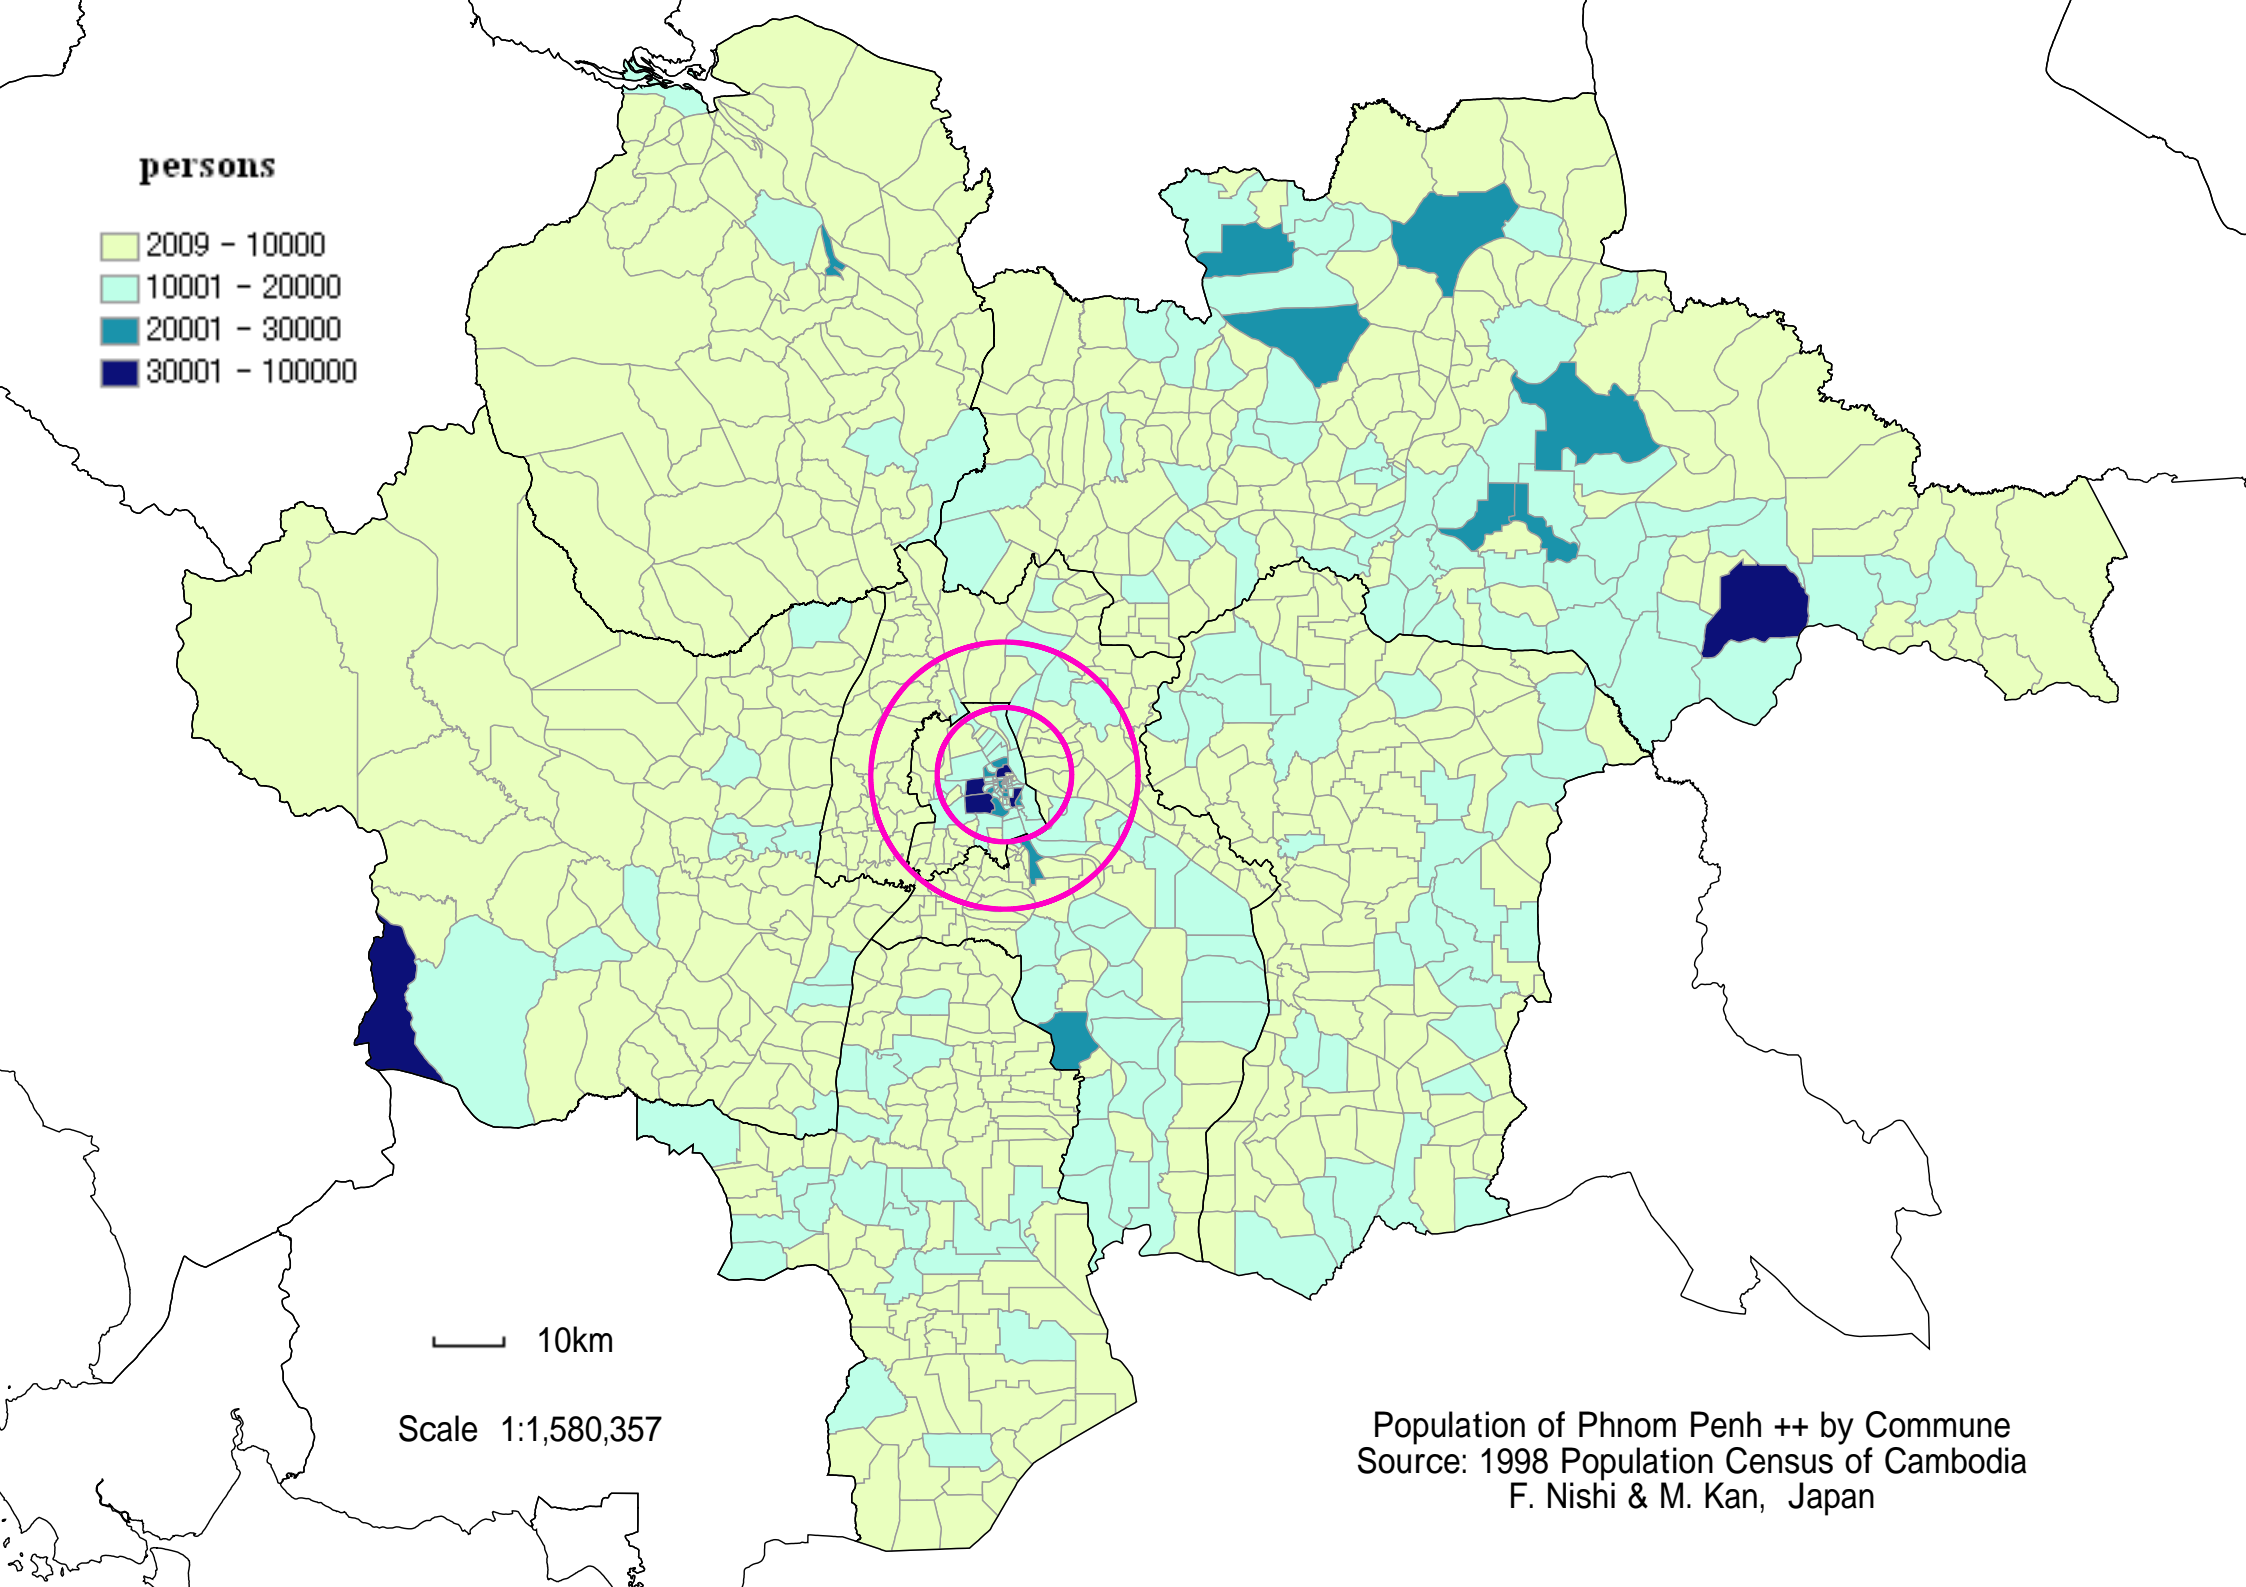

persons

- 2009 - 10000
- 10001 - 20000
- 20001 - 30000
- 30001 - 100000

10km

Scale 1:1,580,357

Population of Phnom Penh ++ by Commune
Source: 1998 Population Census of Cambodia
F. Nishi & M. Kan, Japan