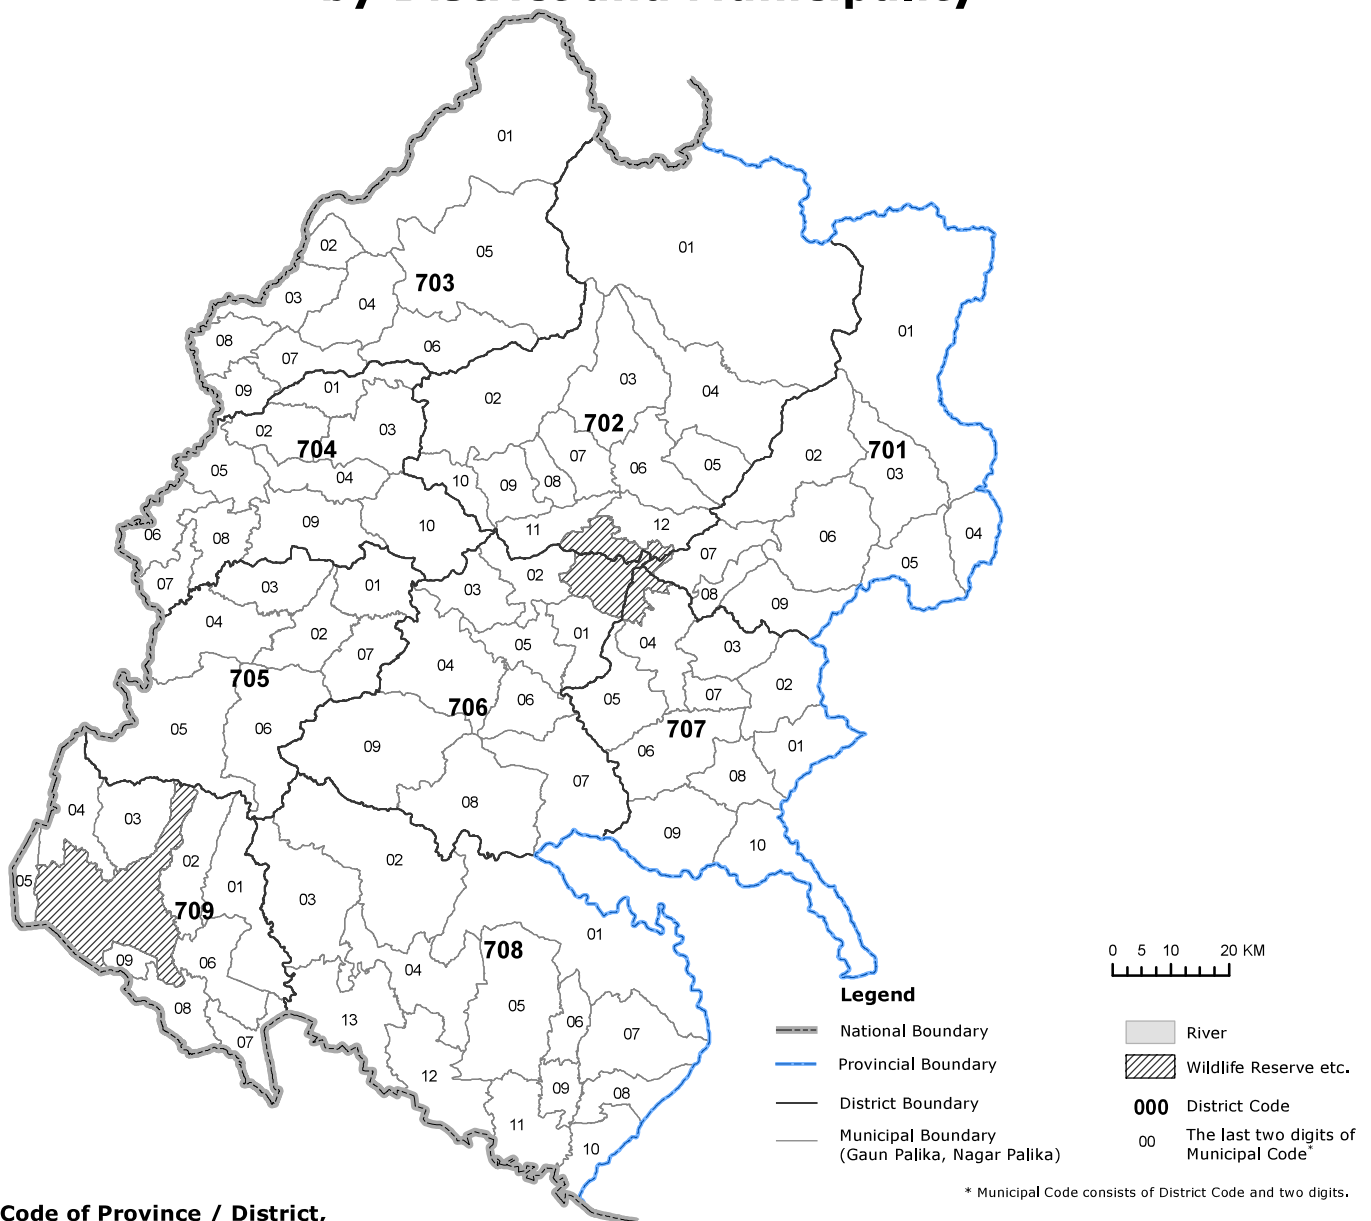

Map 7. Administrative Areas in Province No.7 by District and Municipality

Code of Province / District, and Municipality

Province No.7

701 BAJURA

70101 Himali
70102 Gaumul
70103 Budhinanda
70104 Swami Kartik
70105 Pandab Gufa
70106 Badimalika
70107 Chhededaha
70108 Budhiganga
70109 Tribeni

703 DARCHULA

70301 Byas
70302 Duhun
70303 Mahakali
70304 Naugad
70305 Apihimal
70306 Marma
70307 Shailyashikhar
70308 Malikarjun
70309 Lekam

704 BAITADI

70401 Dilasaini
70402 Dogada Kedar
70403 Puchaundi
70404 Surnaya
70405 Dasharathchand
70406 Pancheshwor
70407 Shivanath
70408 Melauli
70409 Patam
70410 Sigas

70801 Mohanyal
70802 Chure
70803 Godawari
70804 Gauriganga
70805 Ghodaghodi
70806 Bardagoriya
70807 Lamki Chuha
70808 Janaki
70809 Joshipur
70810 Tikapur
70811 Bhajani
70812 Kailari
70813 Dhangadhi Sub-Metropolitan City

709 KANCHANPUR

70901 Krishnapur
70902 Shuklaphanta
70903 Bedkot
70904 Bhimdatta
70905 Mahakali
70906 Laljhadi
70907 Punarbas
70908 Belouri
70909 Beldandi