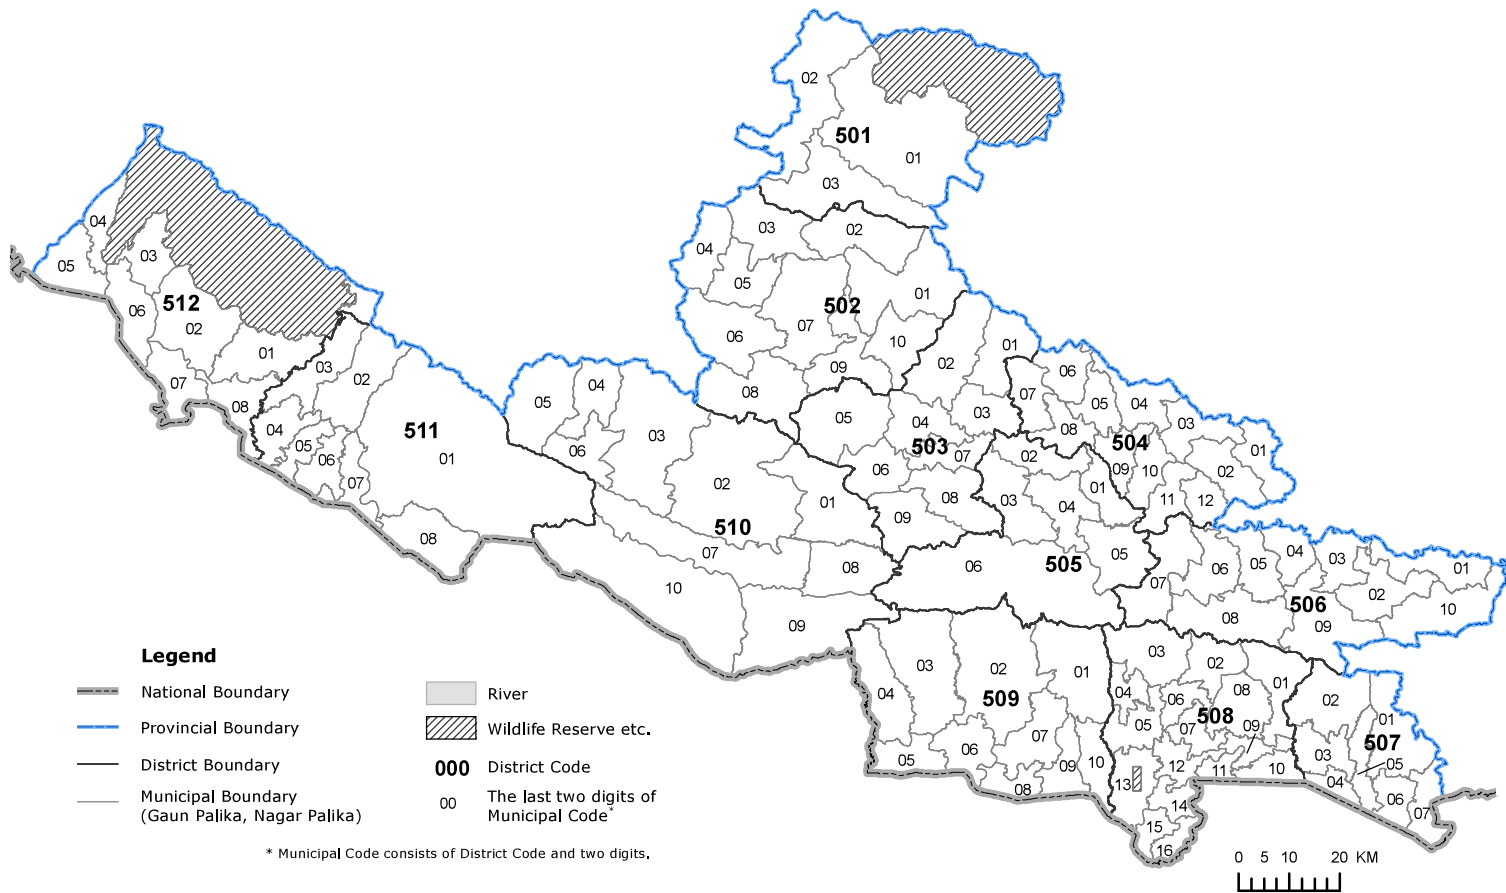

# Map 5. Administrative Areas in Province No.5 by District and Municipality

## Code of Province / District, and Municipality

### Province No.5

#### 512 BARDIYA

51201 Bansgadhi  
51202 Barbariya  
51203 Thakurbaba  
51204 Geruwa  
51205 Rajapur  
51206 Madhuwan  
51207 Gulariya  
51208 Badhaiyatal