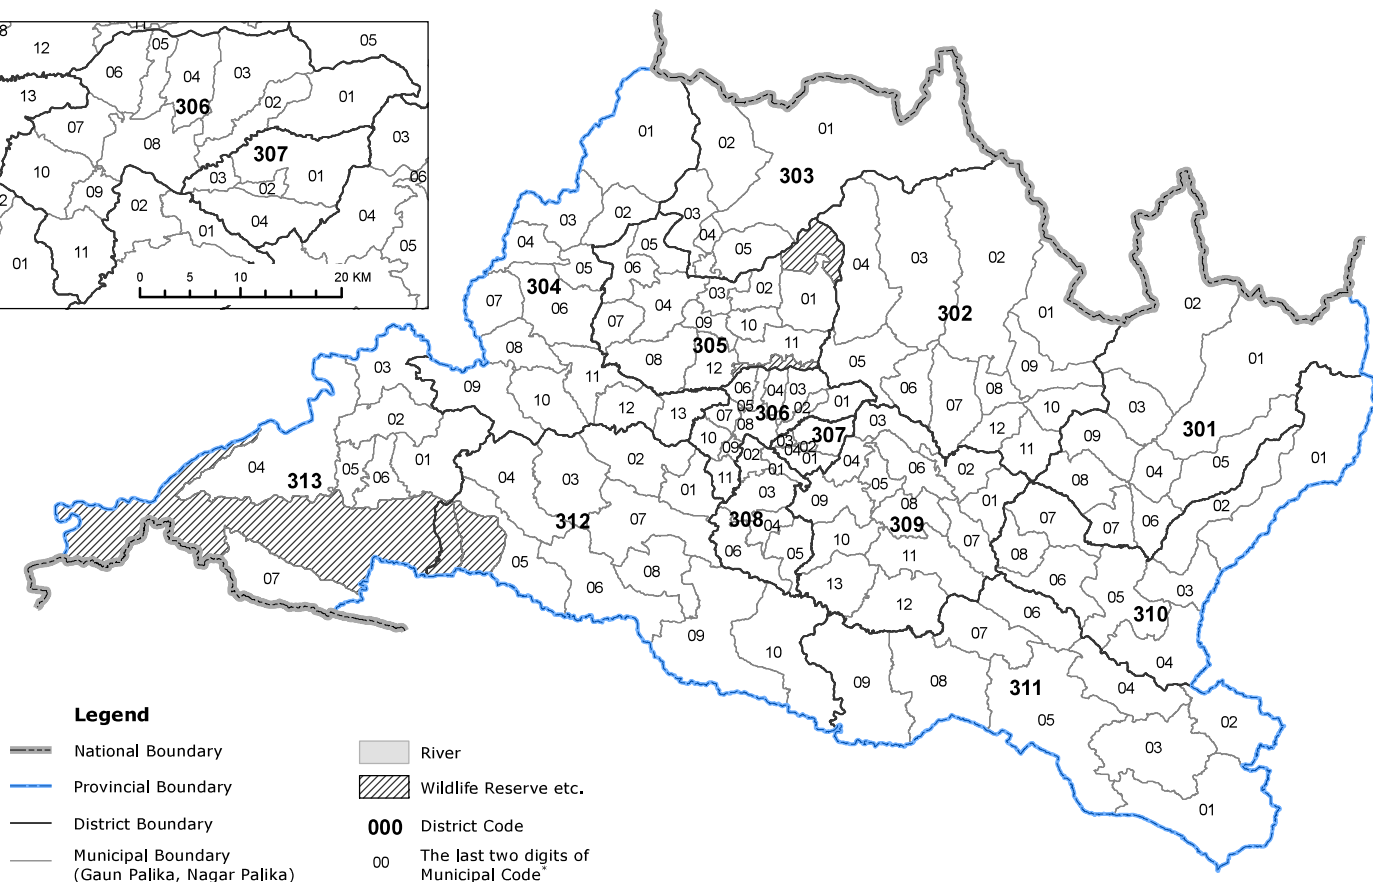

Map 3. Administrative Areas in Province No.3 by District and Municipality

Legend

- National Boundary
- Provincial Boundary
- District Boundary
- Municipal Boundary (Gaun Palika, Nagar Palika)
- River
- Wildlife Reserve etc.
- 000** District Code
- 00** The last two digits of Municipal Code*

* Municipal Code consists of District Code and two digits.

Code of Province / District, and Municipality

Province No.3

301 DOLAKHA

- 30101 Gaurishankar
- 30102 Bigu
- 30103 Kalinchowk
- 30104 Baitedhar
- 30105 Jiri
- 30106 Tamakoshi
- 30107 Melung
- 30108 Shailung
- 30109 Bhimeshwar

306 KATHMANDU

- 30601 Shankharapur
- 30602 Kageshwori Manahara
- 30603 Gokarneshwar
- 30604 Budhanilkhantha
- 30605 Tokha
- 30606 Tarakeshwar
- 30607 Nagarjun
- 30608 Kathmandu Metropolitan City
- 30609 Kirtipur
- 30610 Chandragiri
- 30611 Dakshinkali

309 KAVREPALANCHOK

- 30901 Chauri Deurali
- 30902 Bhumlu
- 30903 Mandan Deupur
- 30904 Banepa
- 30905 Dhulikhel
- 30906 Panchkhal
- 30907 Temal
- 30908 Namobuddha
- 30909 Panauti
- 30910 Bethanchowk
- 30911 Roshi
- 30912 Mahabharat
- 30913 Khanikhola