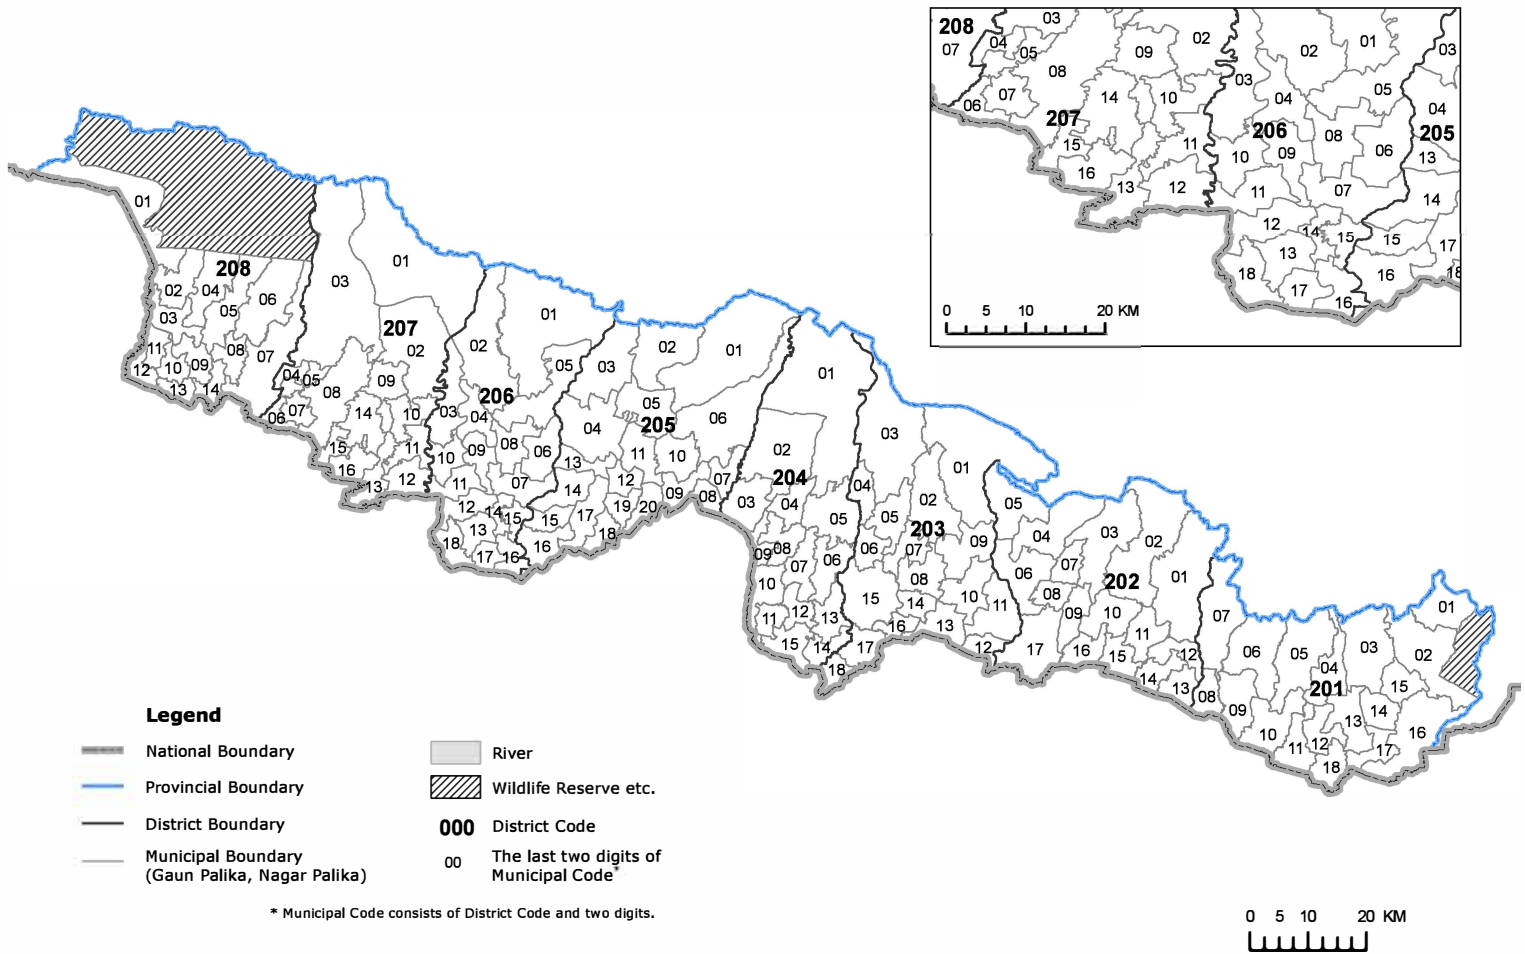

Map 2. Administrative Areas in Province No.2 by District and Municipality

Code of Province / District, and Municipality

Province No.2

201 SAPTARI

20101	Saptakoshi
20102	Kanchanrup
20103	Agnisair Krishna Sabaran
20104	Rupani
20105	Shambhunath
20106	Khadak
20107	Surunga
20108	Balan-Bihul
20109	BodeBarsain
20110	Dakneshwori
20111	Belhi Chapena
20112	Bishnupur
20113	Rajbiraj
20114	Mahadewa
20115	Tirahut
20116	Hanumannagar Kankalini
20117	Tilathi Koiladi
20118	Chhinnamasta

202 SIRAHA

20201	Lahan
20202	Dhangadhimai
20203	Golbazar
20204	Mirchैया
20205	Karjanha
20206	Kalyanpur
20207	Naraha
20208	Bishnupur
20209	Arnama
20210	Sukhipur
20211	Laxmipur Patari
20212	Sakhuwa Nankarkatti
20213	Bhagawanpur
20214	Nawarajpur
20215	Bariyarpatti
20216	Aurahi
20217	Siraha

203 DHANUSA

20301	Ganeshman Charnath
20302	Dhanushadham
20303	Mithila
20304	Bateshwar
20305	Chhireswornath
20306	Laxminiya
20307	Mithila Bihari
20308	Hansapur
20309	Sabaila
20310	Shahidnagar
20311	Kamala
20312	Janak Nandini
20313	Bideha
20314	Aurahi
20315	Janakpur Sub-Metropolitan City
20316	Dhanauji
20317	Nagarain
20318	Mukhiyapatti Musaharmiya

205 SARLAHI

20501	Lalbandi
20502	Hariwan
20503	Bagmati
20504	Barahathawa
20505	Haripur
20506	Ishworpur
20507	Haripurwa
20508	Parsa
20509	Brahmapuri
20510	Chandranagar
20511	Kabilashi
20512	Chakraghatta
20513	Basbariya
20514	Dhanakaul
20515	Ramnagar
20516	Balara
20517	Godaita
20518	Bishnu
20519	Kaudena
20520	Malangawa