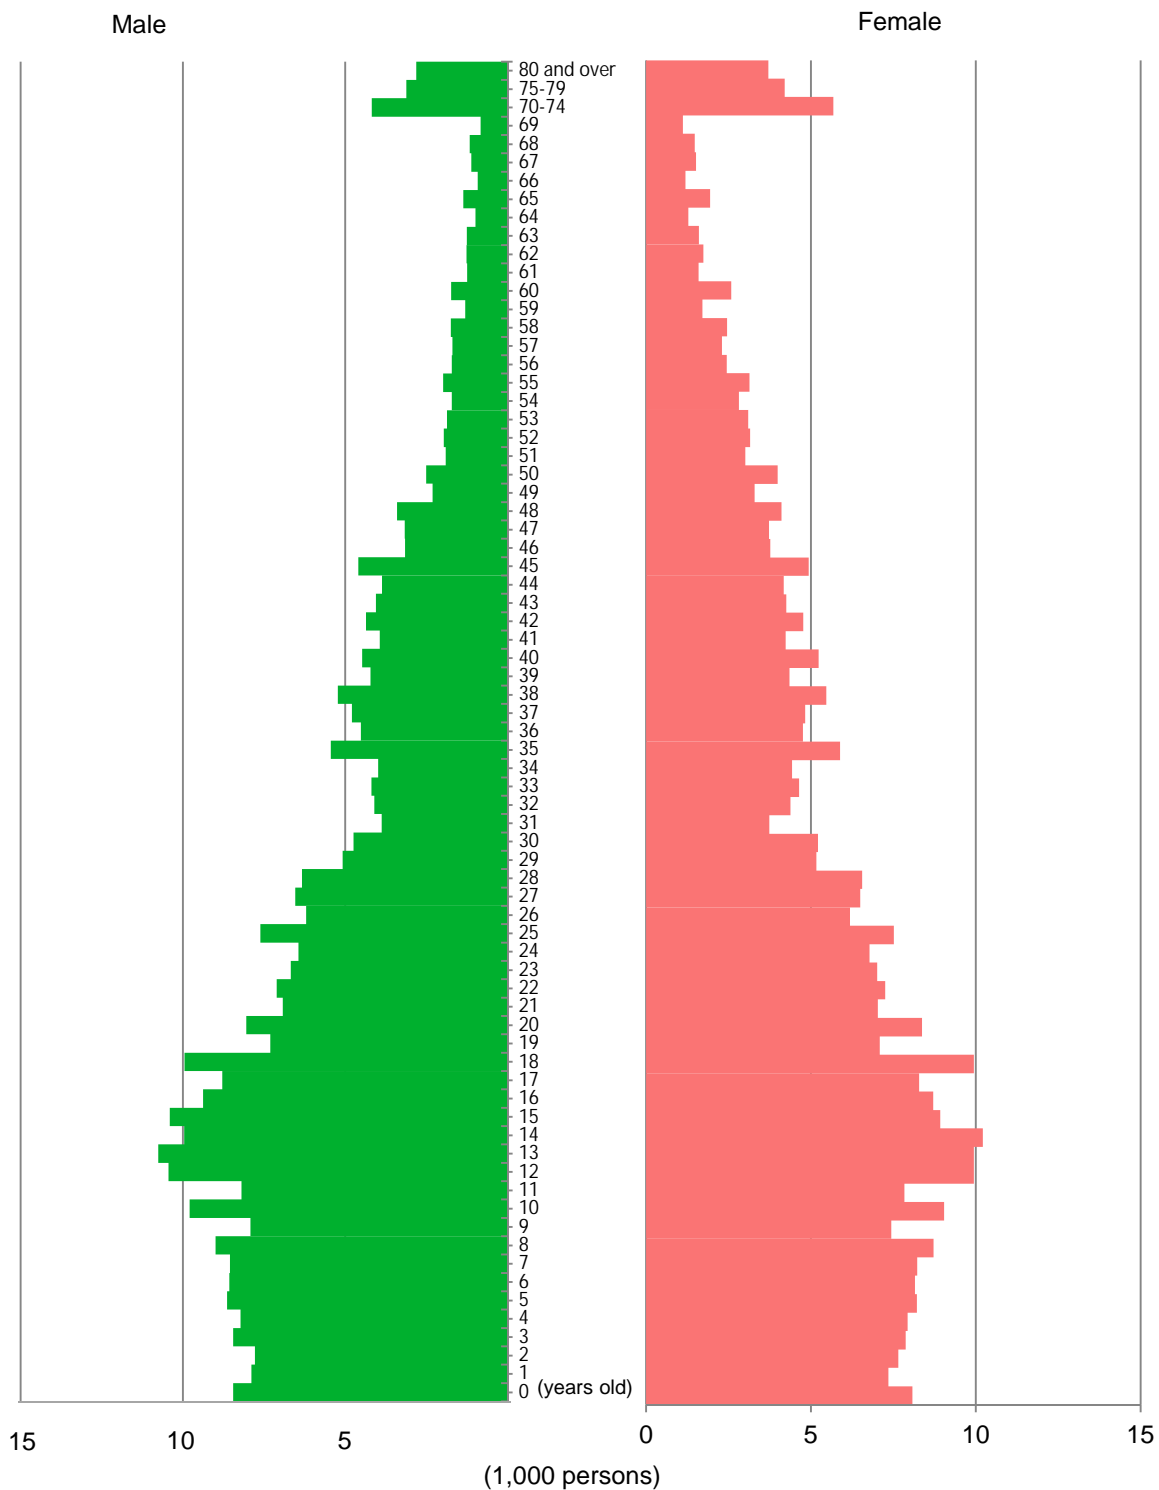

Population Pyramid of Tboung Khmum Province

as of 3 March 2008

Source: General Population Census of Cambodia 2008,
National Institute of Statistics, Ministry of Planning, Cambodia