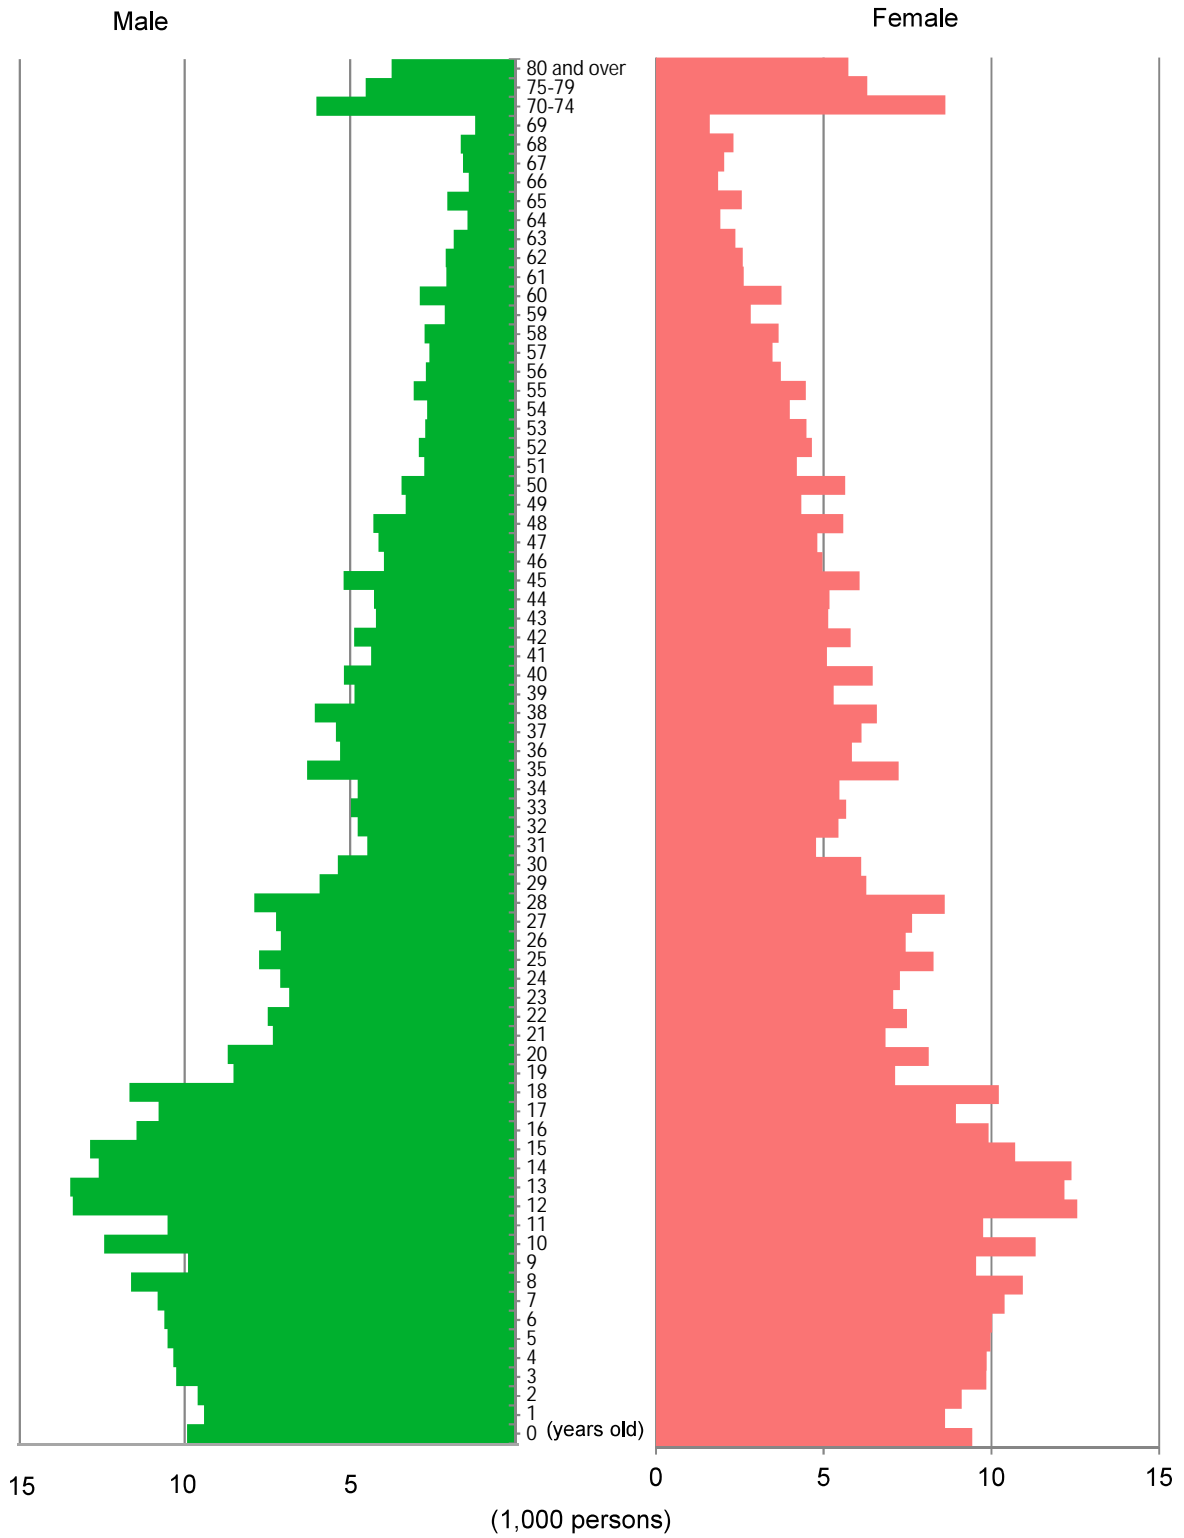

Population Pyramid of Kampong Cham Province

as of 3 March 2008

Source: General Population Census of Cambodia 2008,
National Institute of Statistics, Ministry of Planning, Cambodia