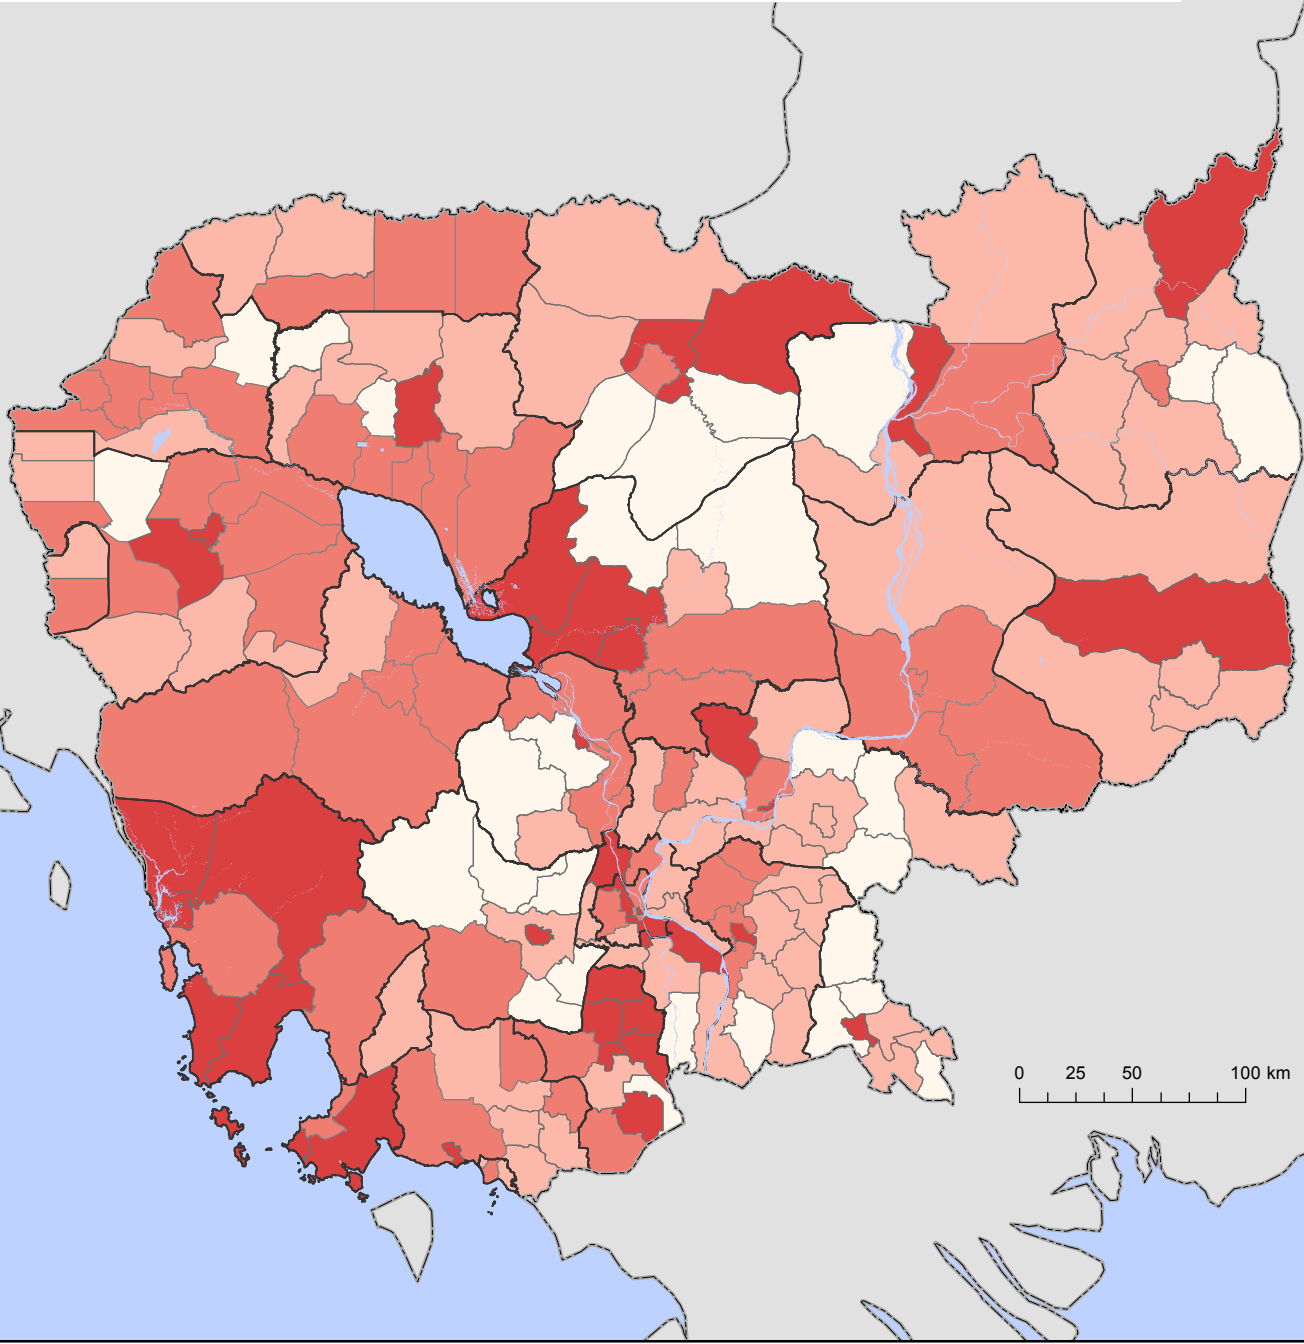

Map 5-1. Ratio of Establishments Headed by Female Representatives to Total Number of Establishments by Province and District

- National boundary
- Provincial boundary
- District boundary

Ratio of establishments headed by female representatives (%)

- Less than 55.0
- 55.0 - 64.9
- 65.0 - 69.9
- 70.0 and more
- Water