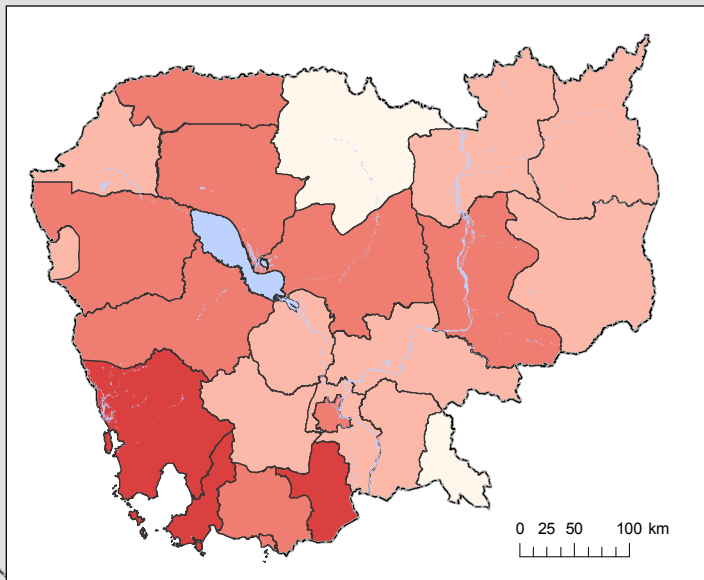

Map 5-1. Ratio of Establishments Headed by Female Representatives to Total Number of Establishments by Province and District

- National boundary
- Provincial boundary
- District boundary

Ratio of establishments headed by female representatives (%)

- Less than 55.0
- 55.0 - 64.9
- 65.0 - 69.9
- 70.0 and more
- Water