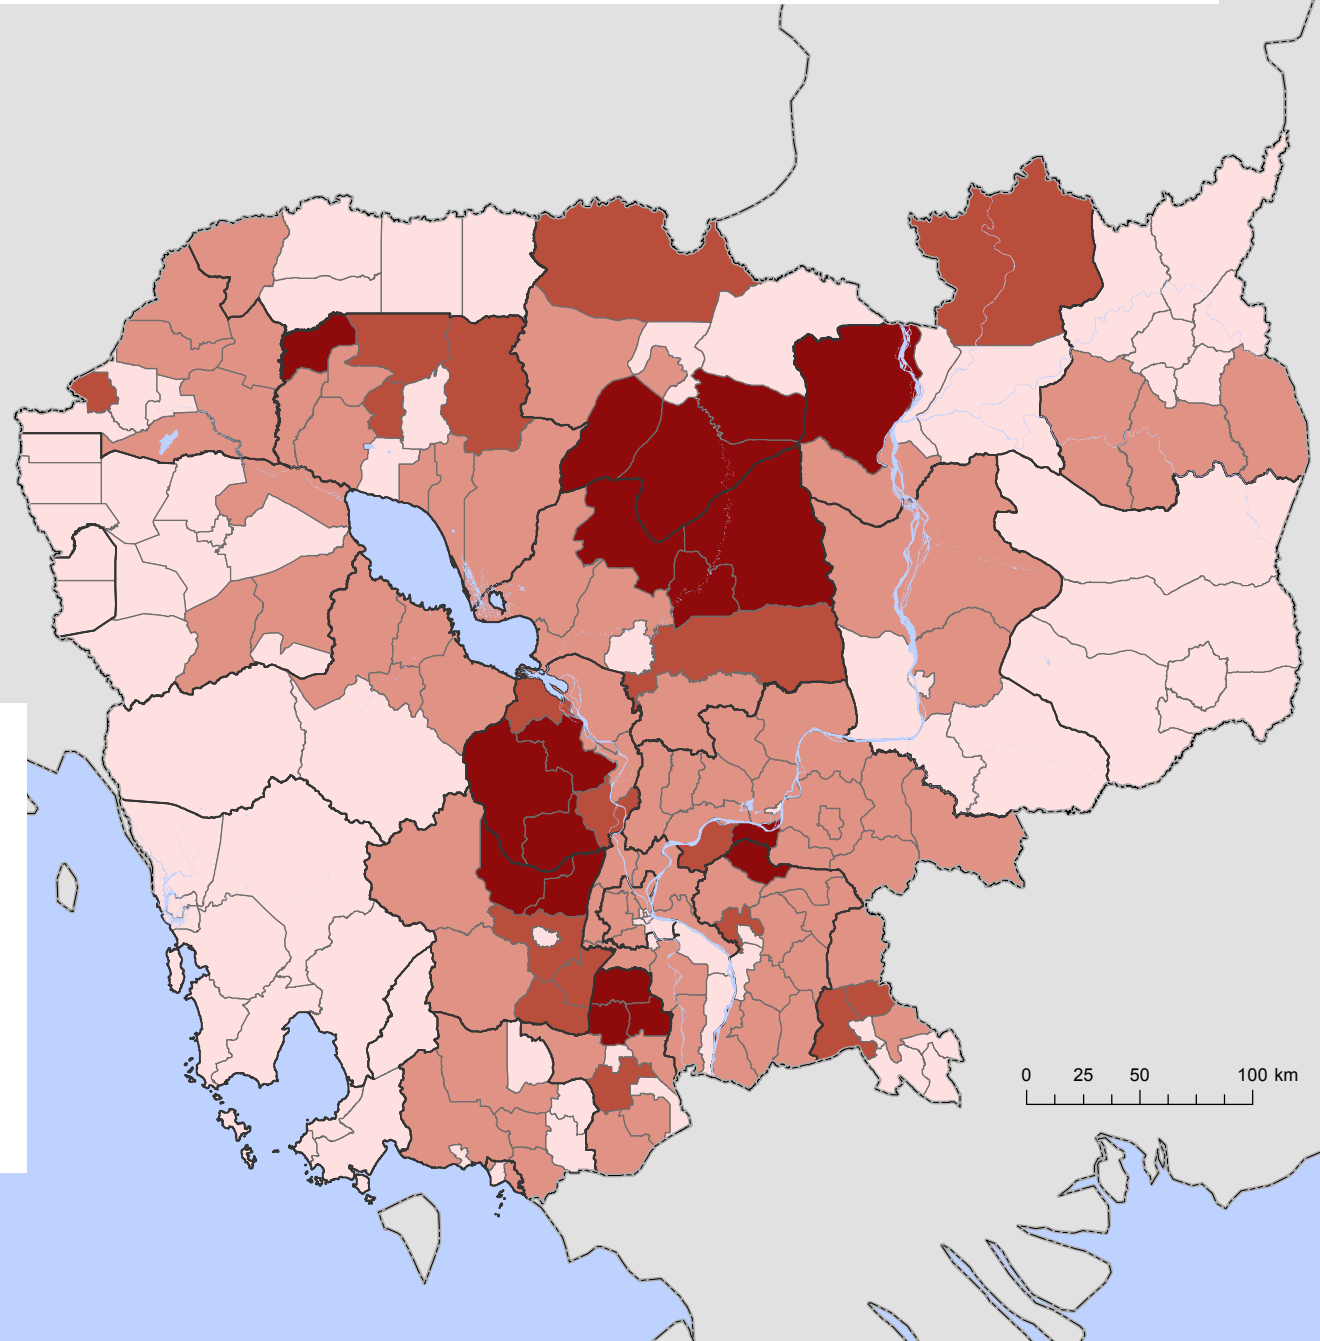

Map 20-1. Number of Establishments in Manufacturing by Province, and Ratio of Establishments in Manufacturing by Province and District

— National boundary	Ratio of establishments in manufacturing (%)
— Provincial boundary	Less than 10.0
— District boundary	10.0 - 19.9
Number of establishments in manufacturing	20.0 - 29.9
● Less than 3,000	30.0 and more
● 3,000 - 5,999	Water
● 6,000 and more	

0 25 50 100 km