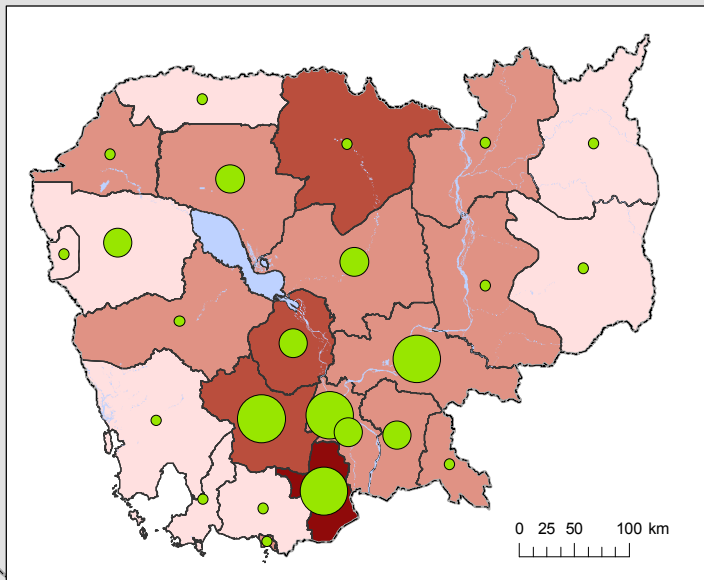

Map 20-1. Number of Establishments in Manufacturing by Province, and Ratio of Establishments in Manufacturing by Province and District

— National boundary	Ratio of establishments in manufacturing (%)
— Provincial boundary	Less than 10.0
— District boundary	10.0 - 19.9
Number of establishments in manufacturing	20.0 - 29.9
● Less than 3,000	30.0 and more
● 3,000 - 5,999	Water
● 6,000 and more	

0 25 50 100 km