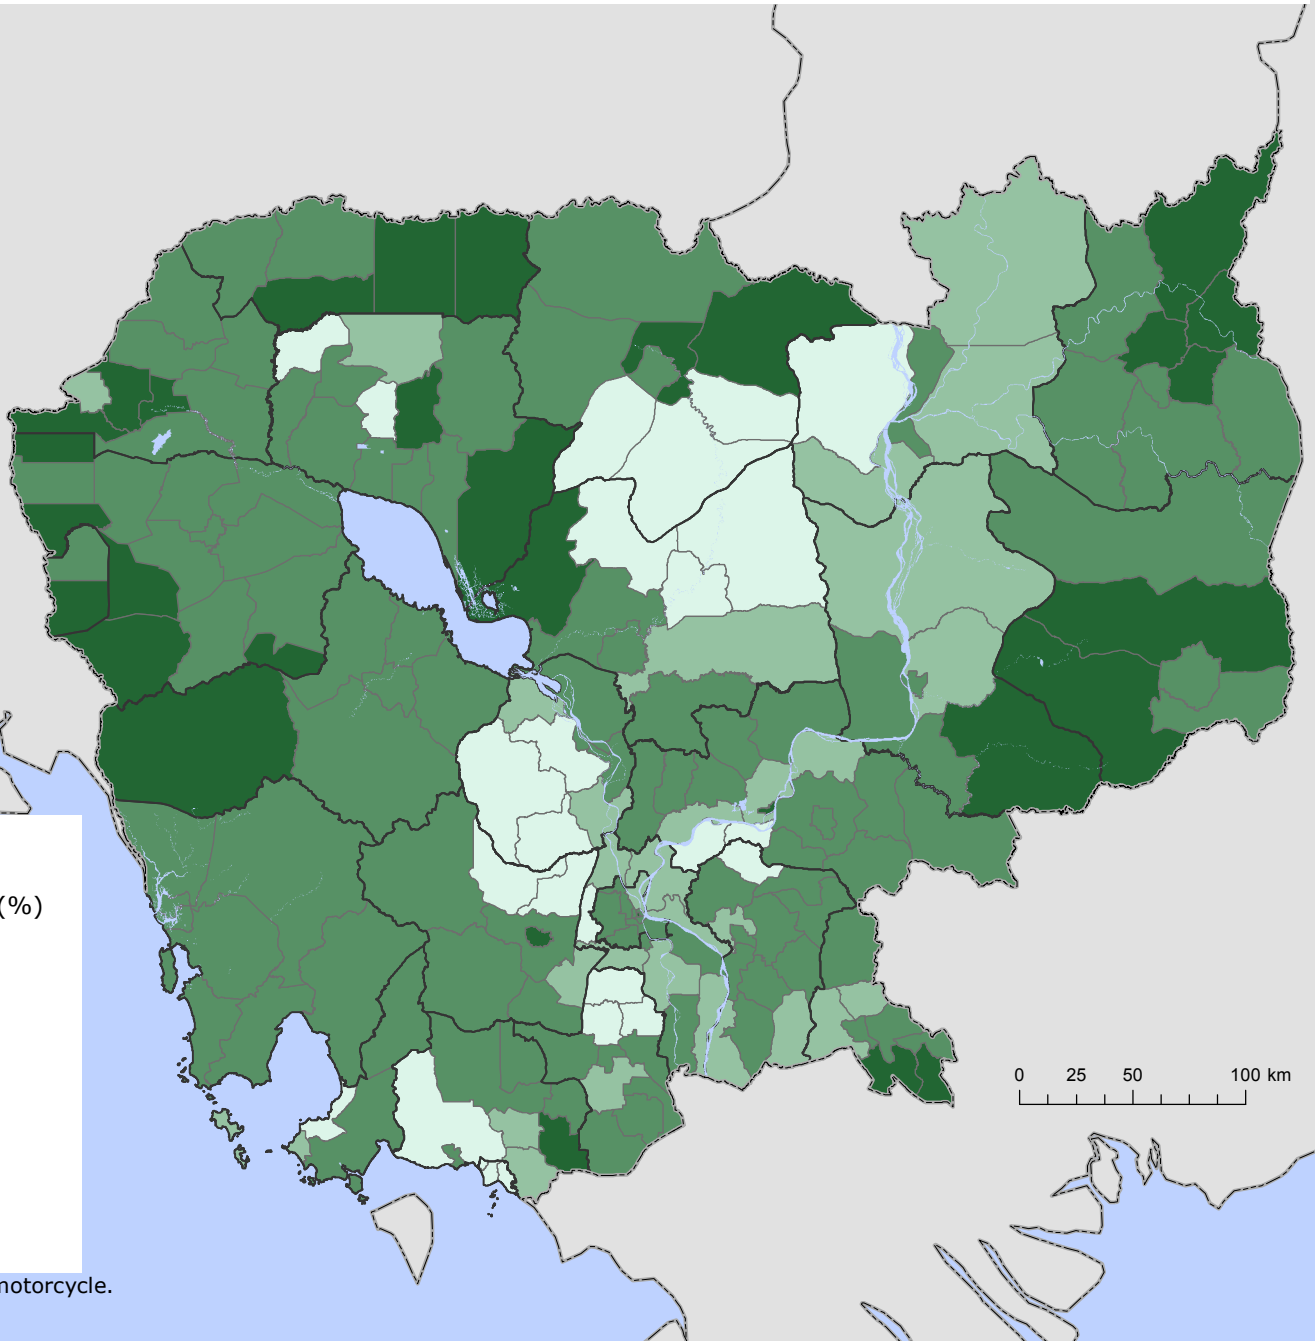

Map 20-17. Number of Establishments in Wholesale & Retail Trade by Province, and Ratio of Establishments in Wholesale & Retail Trade by Province and District

<ul style="list-style-type: none"> — National boundary — Provincial boundary — District boundary 	<p>Ratio of establishments in wholesale & retail trade (%)</p> <ul style="list-style-type: none"> Less than 50.0 50.0 - 54.9 55.0 - 64.9 65.0 and more Water
<p>Number of establishments in wholesale & retail trade</p> <ul style="list-style-type: none"> Less than 10,000 10,000 - 39,999 40,000 and more 	

Note: Wholesale & retail trade includes repair of motor vehicle and motorcycle.