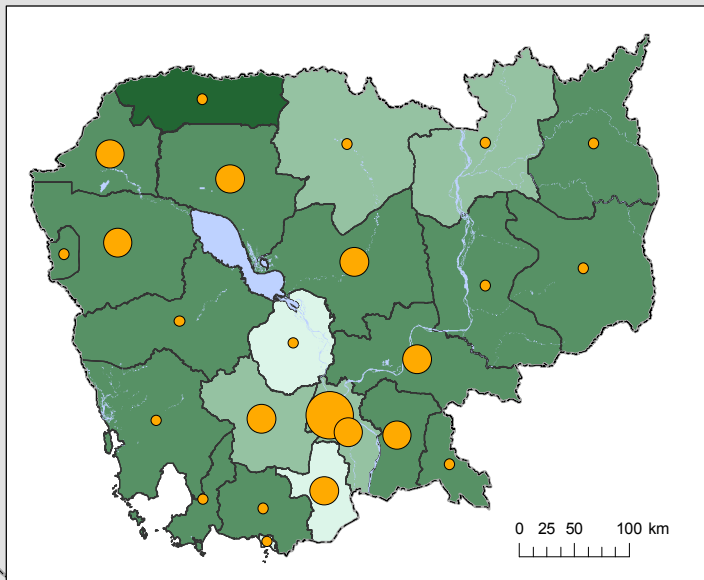

Map 20-17. Number of Establishments in Wholesale & Retail Trade by Province, and Ratio of Establishments in Wholesale & Retail Trade by Province and District

<ul style="list-style-type: none"> — National boundary — Provincial boundary — District boundary 	<p>Ratio of establishments in wholesale & retail trade (%)</p> <ul style="list-style-type: none"> Less than 50.0 50.0 - 54.9 55.0 - 64.9 65.0 and more Water
<p>Number of establishments in wholesale & retail trade</p> <ul style="list-style-type: none"> Less than 10,000 10,000 - 39,999 40,000 and more 	

Note: Wholesale & retail trade includes repair of motor vehicle and motorcycle.