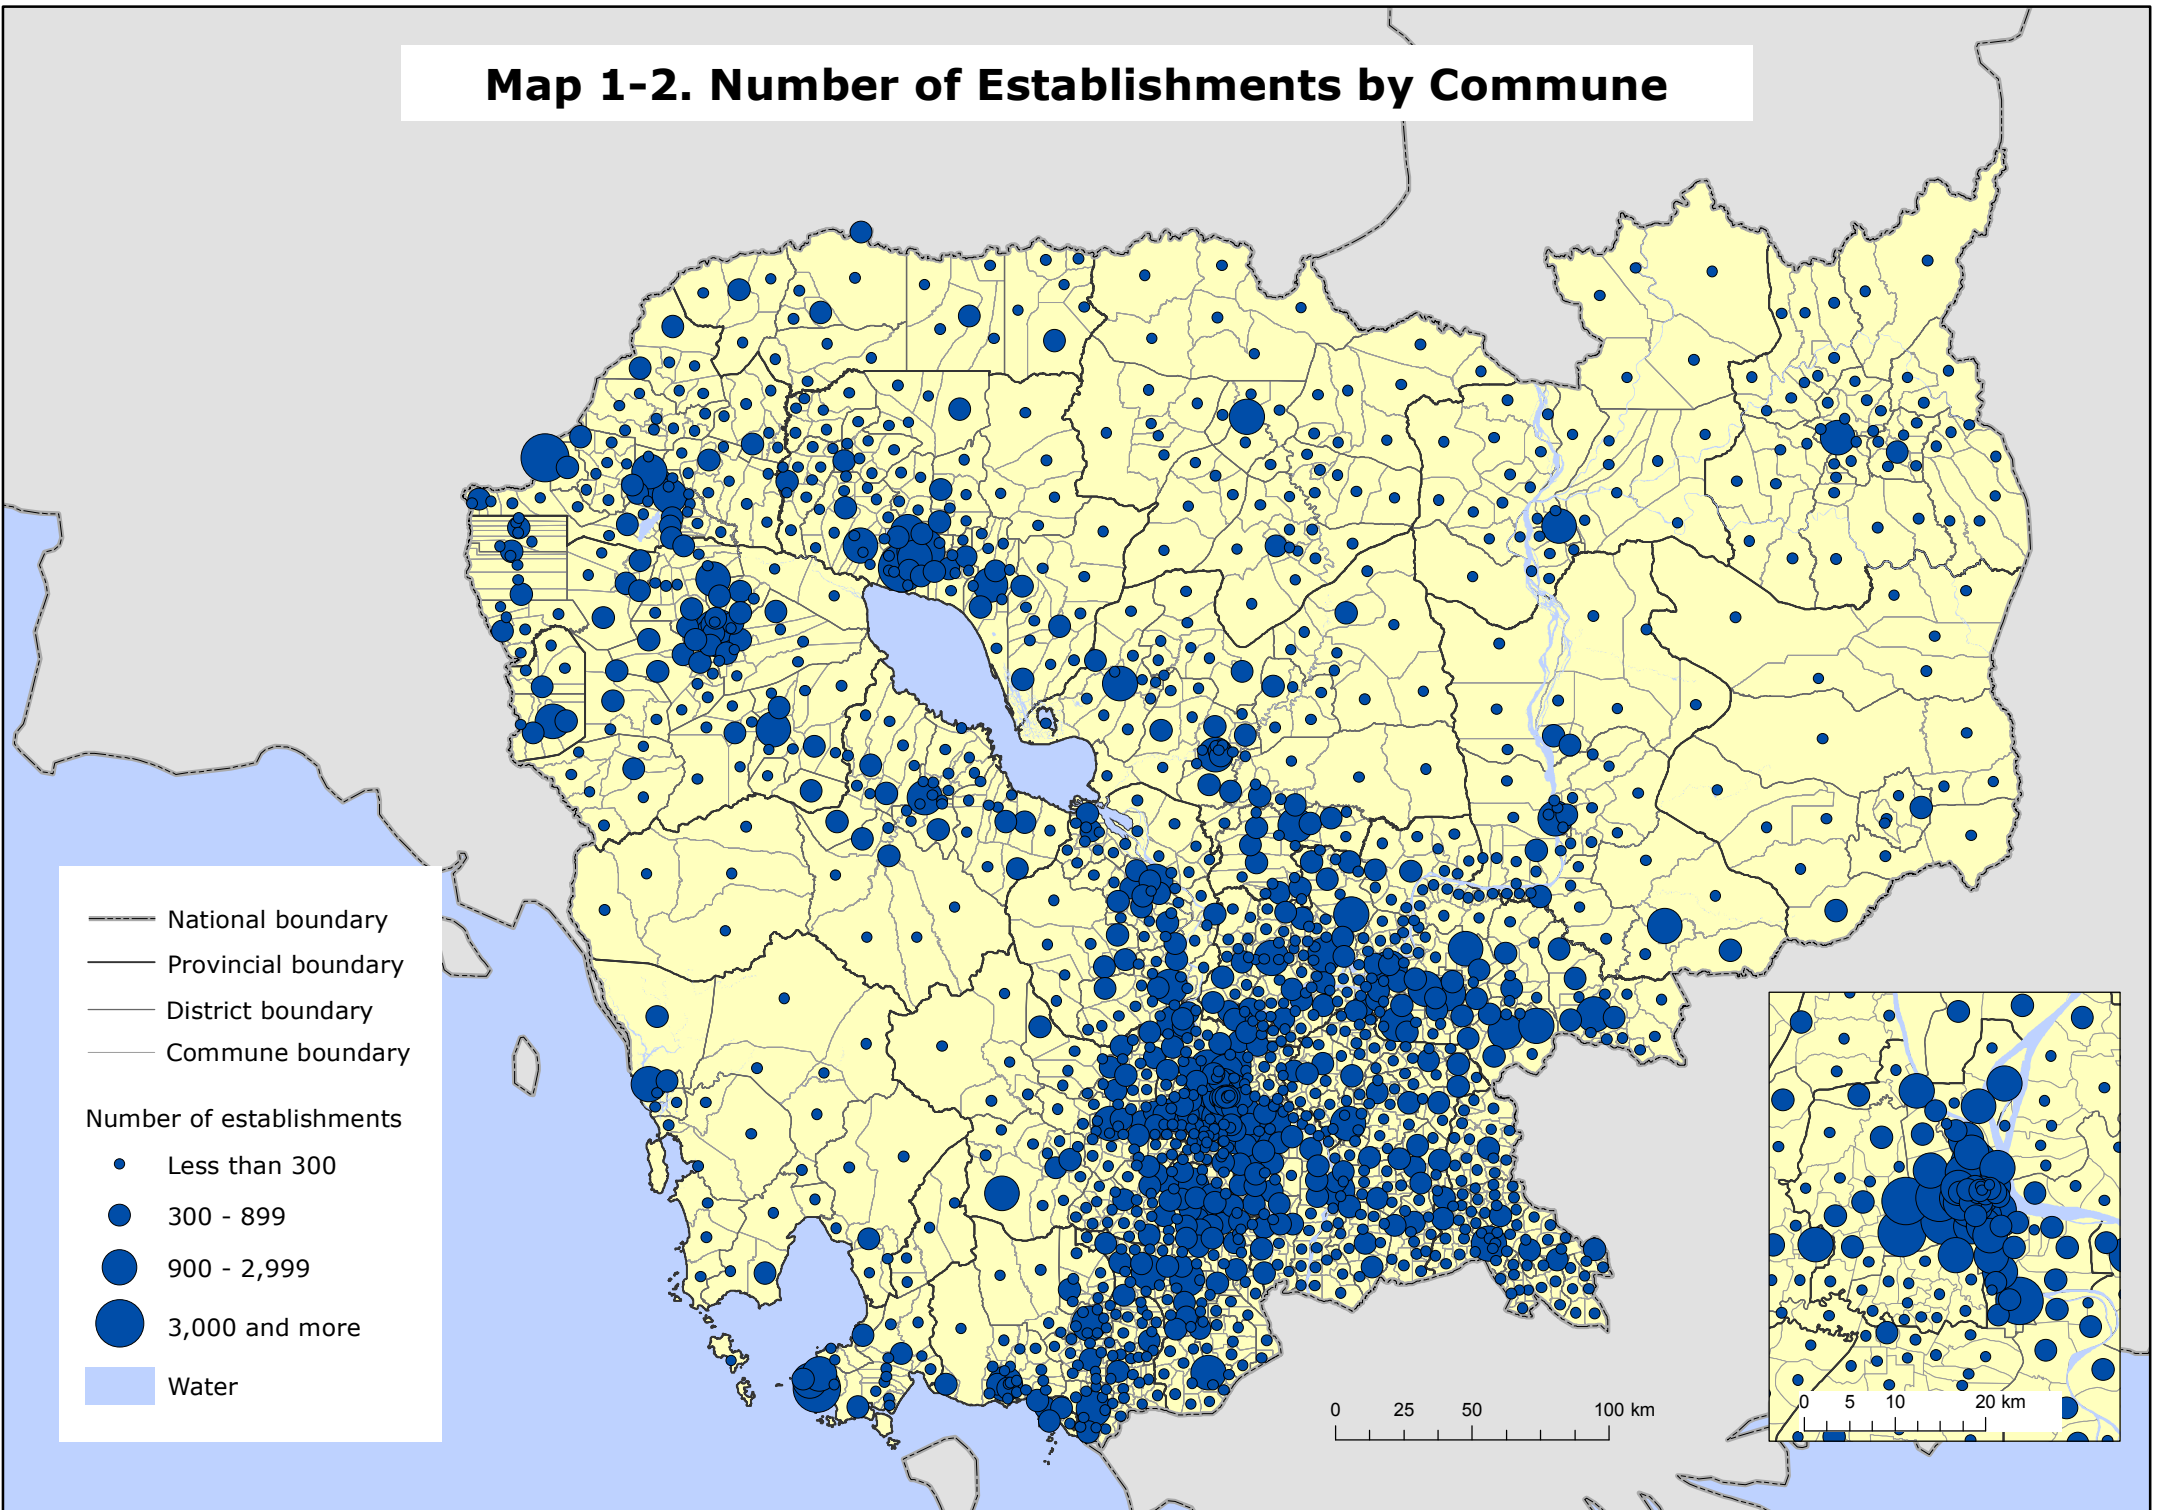

Map 1-2. Number of Establishments by Commune

- National boundary
- Provincial boundary
- District boundary
- Commune boundary

Number of establishments

- Less than 300
- 300 - 899
- 900 - 2,999
- 3,000 and more

Water

0 25 50 100 km

0 5 10 20 km