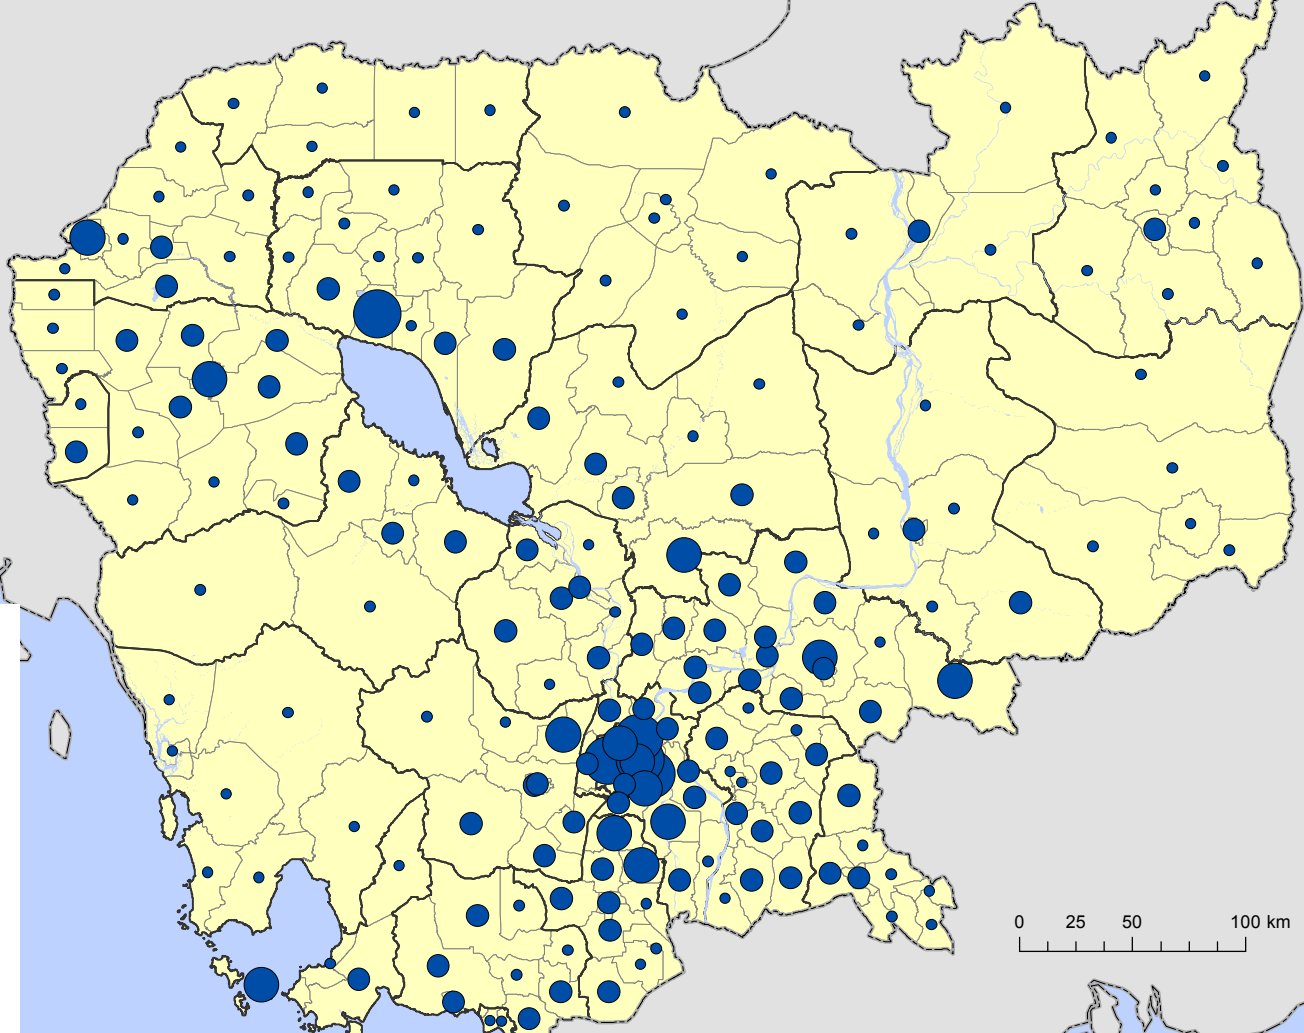

# Map 1-1. Number of Establishments by Province and District

— National boundary	Number of Establishments
— Provincial boundary	• Less than 2,000
— District boundary	• 2,000 - 4,999
■ Water	• 5,000 - 9,999
	• 10,000 - 19,999
	• 20,000 - 59,999
	• 60,000 and more