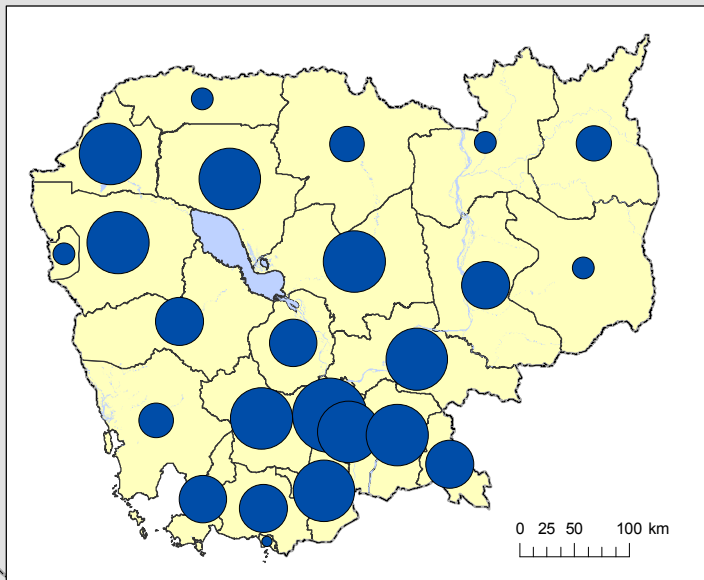

# Map 1-1. Number of Establishments by Province and District

— National boundary	Number of Establishments
— Provincial boundary	• Less than 2,000
— District boundary	• 2,000 - 4,999
■ Water	• 5,000 - 9,999
	• 10,000 - 19,999
	• 20,000 - 59,999
	• 60,000 and more