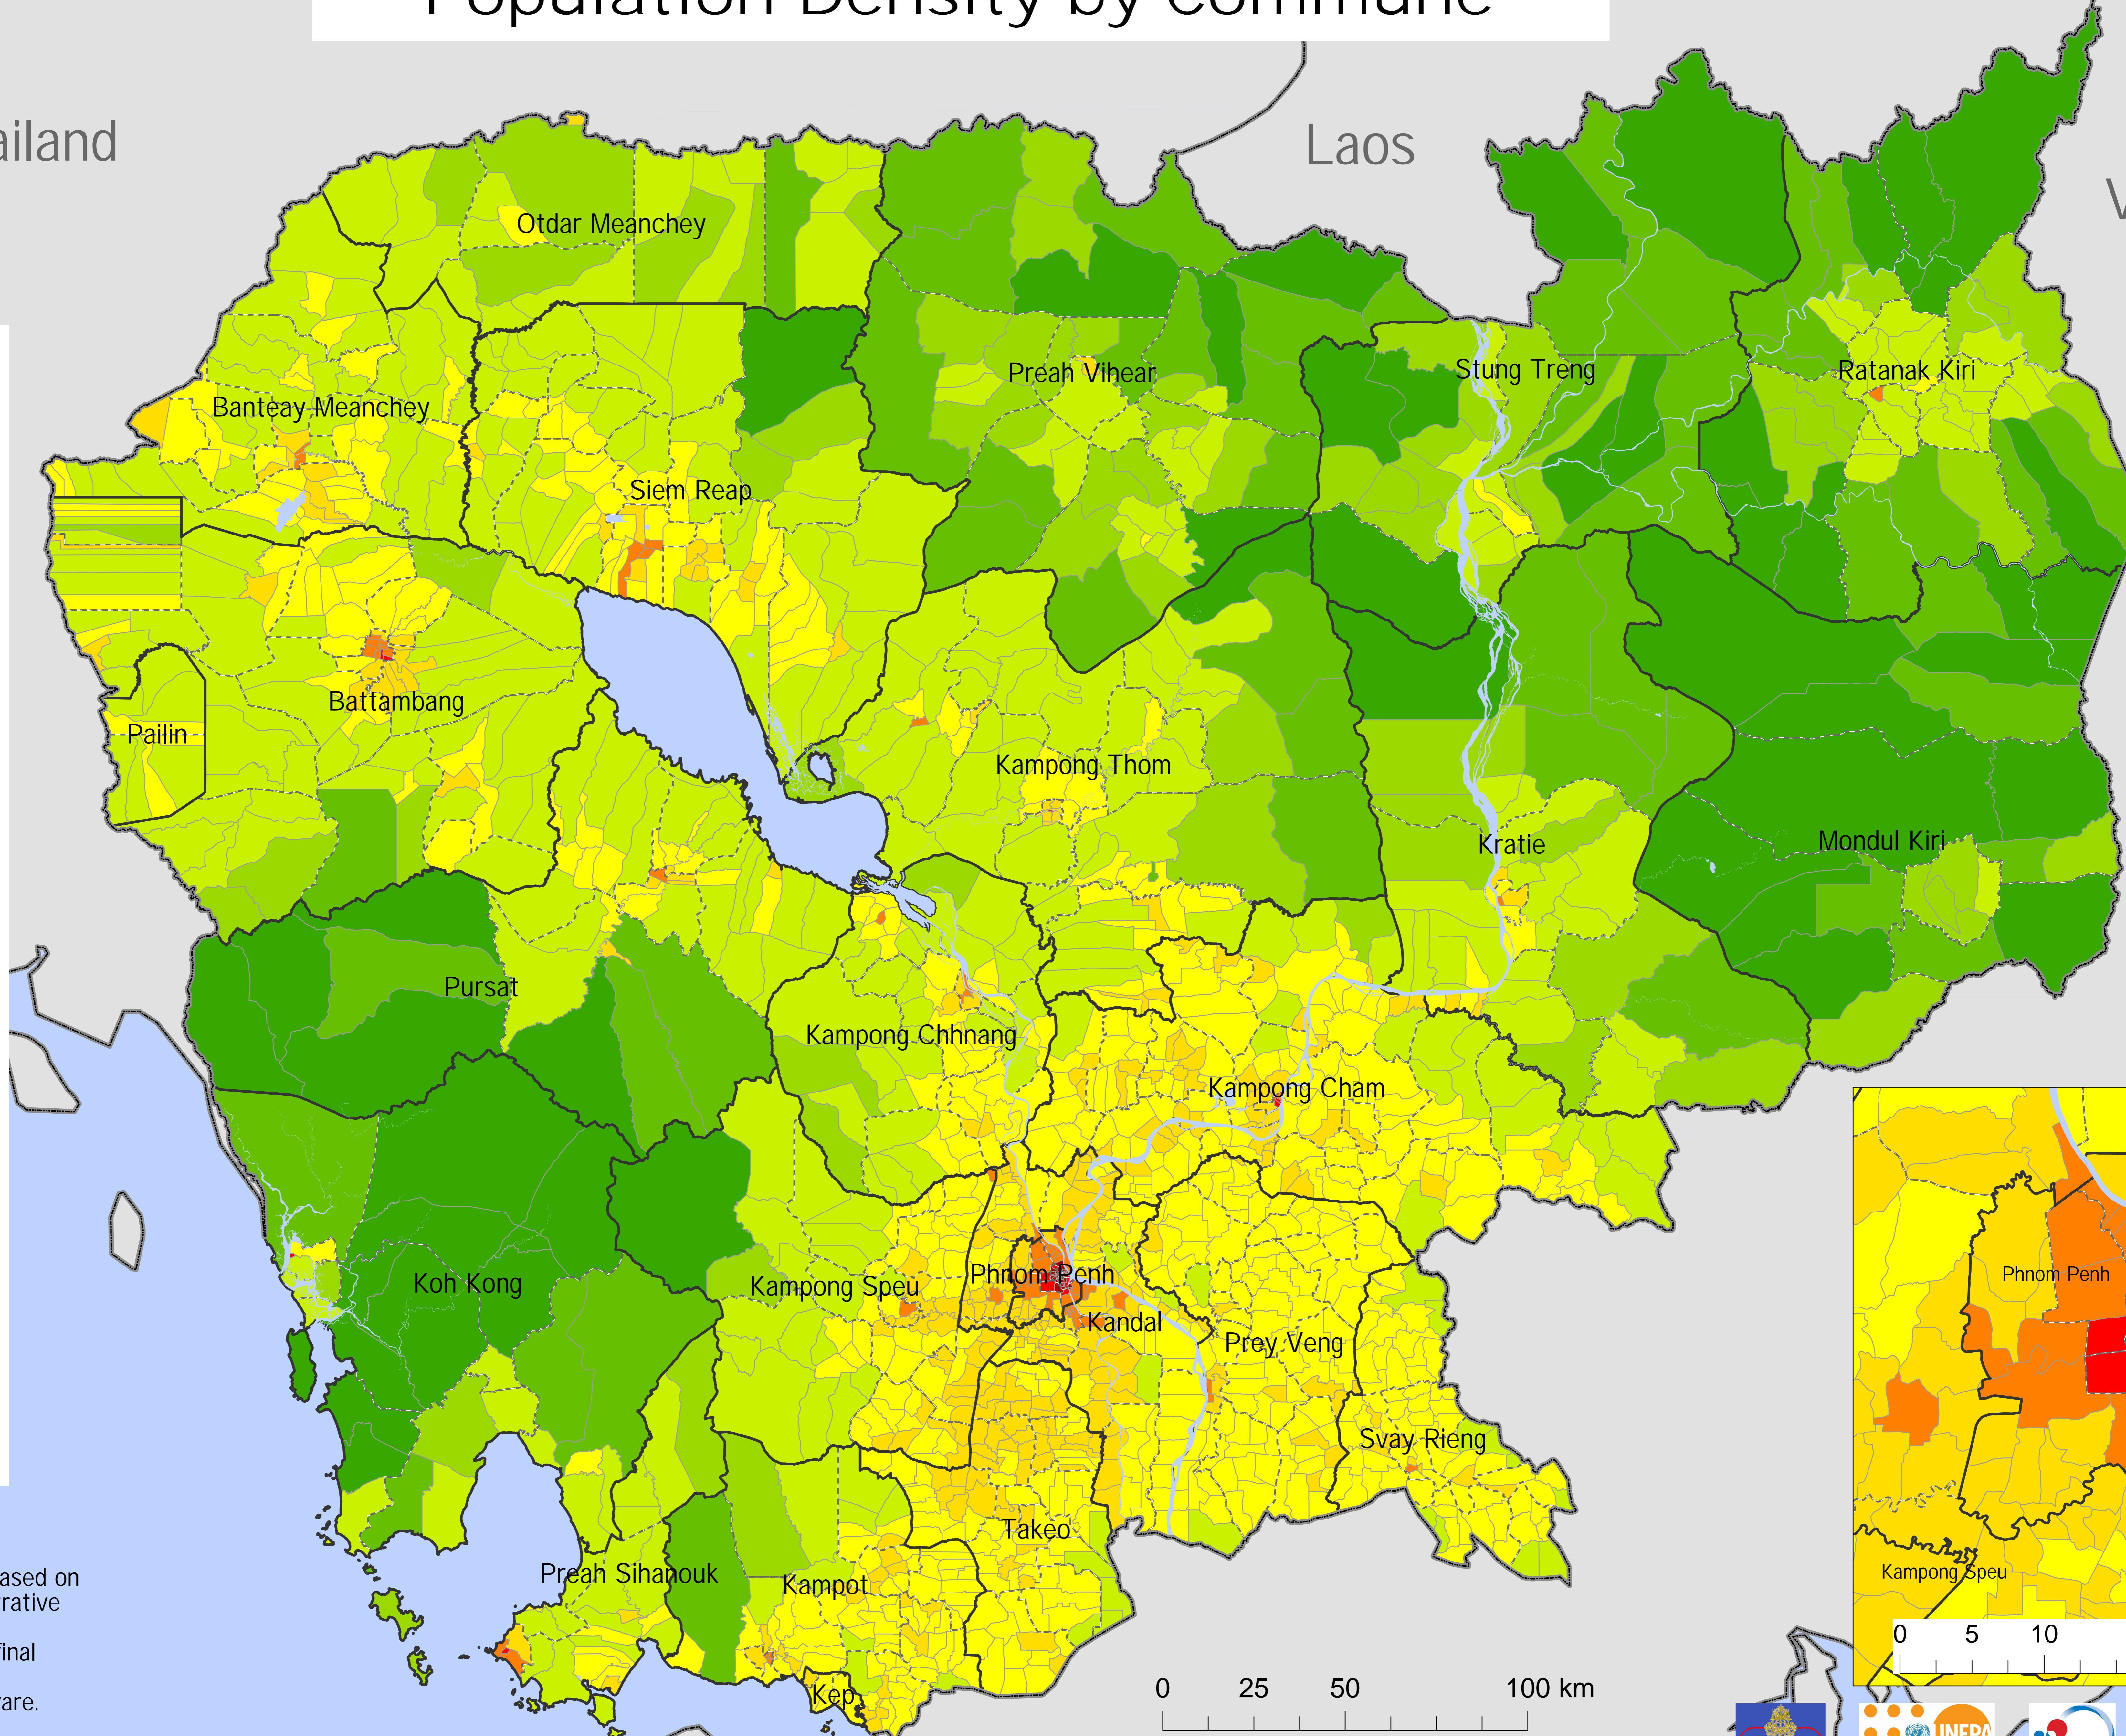

2008 Population Census, Cambodia Population Density by Commune

Thailand

Laos

Vietnam

Legend

- Nation boundary
- Province boundary
- District boundary
- Commune boundary

Population density
(per sq. km)
by commune

- Lower than 5
- 5 - 9
- 10 - 19
- 20 - 99
- 100 - 299
- 300 - 999
- 1,000 - 4,999
- 5,000 - 9,999
- 10,000 or higher
- Water

Notes:

- * The boundaries of administrative areas are based on the digital data of the boundaries of administrative areas provided by Geography Department.
- * Population by commune is derived from the final results of the 2008 Population Census.
- * Area by commune is calculated by GIS software.