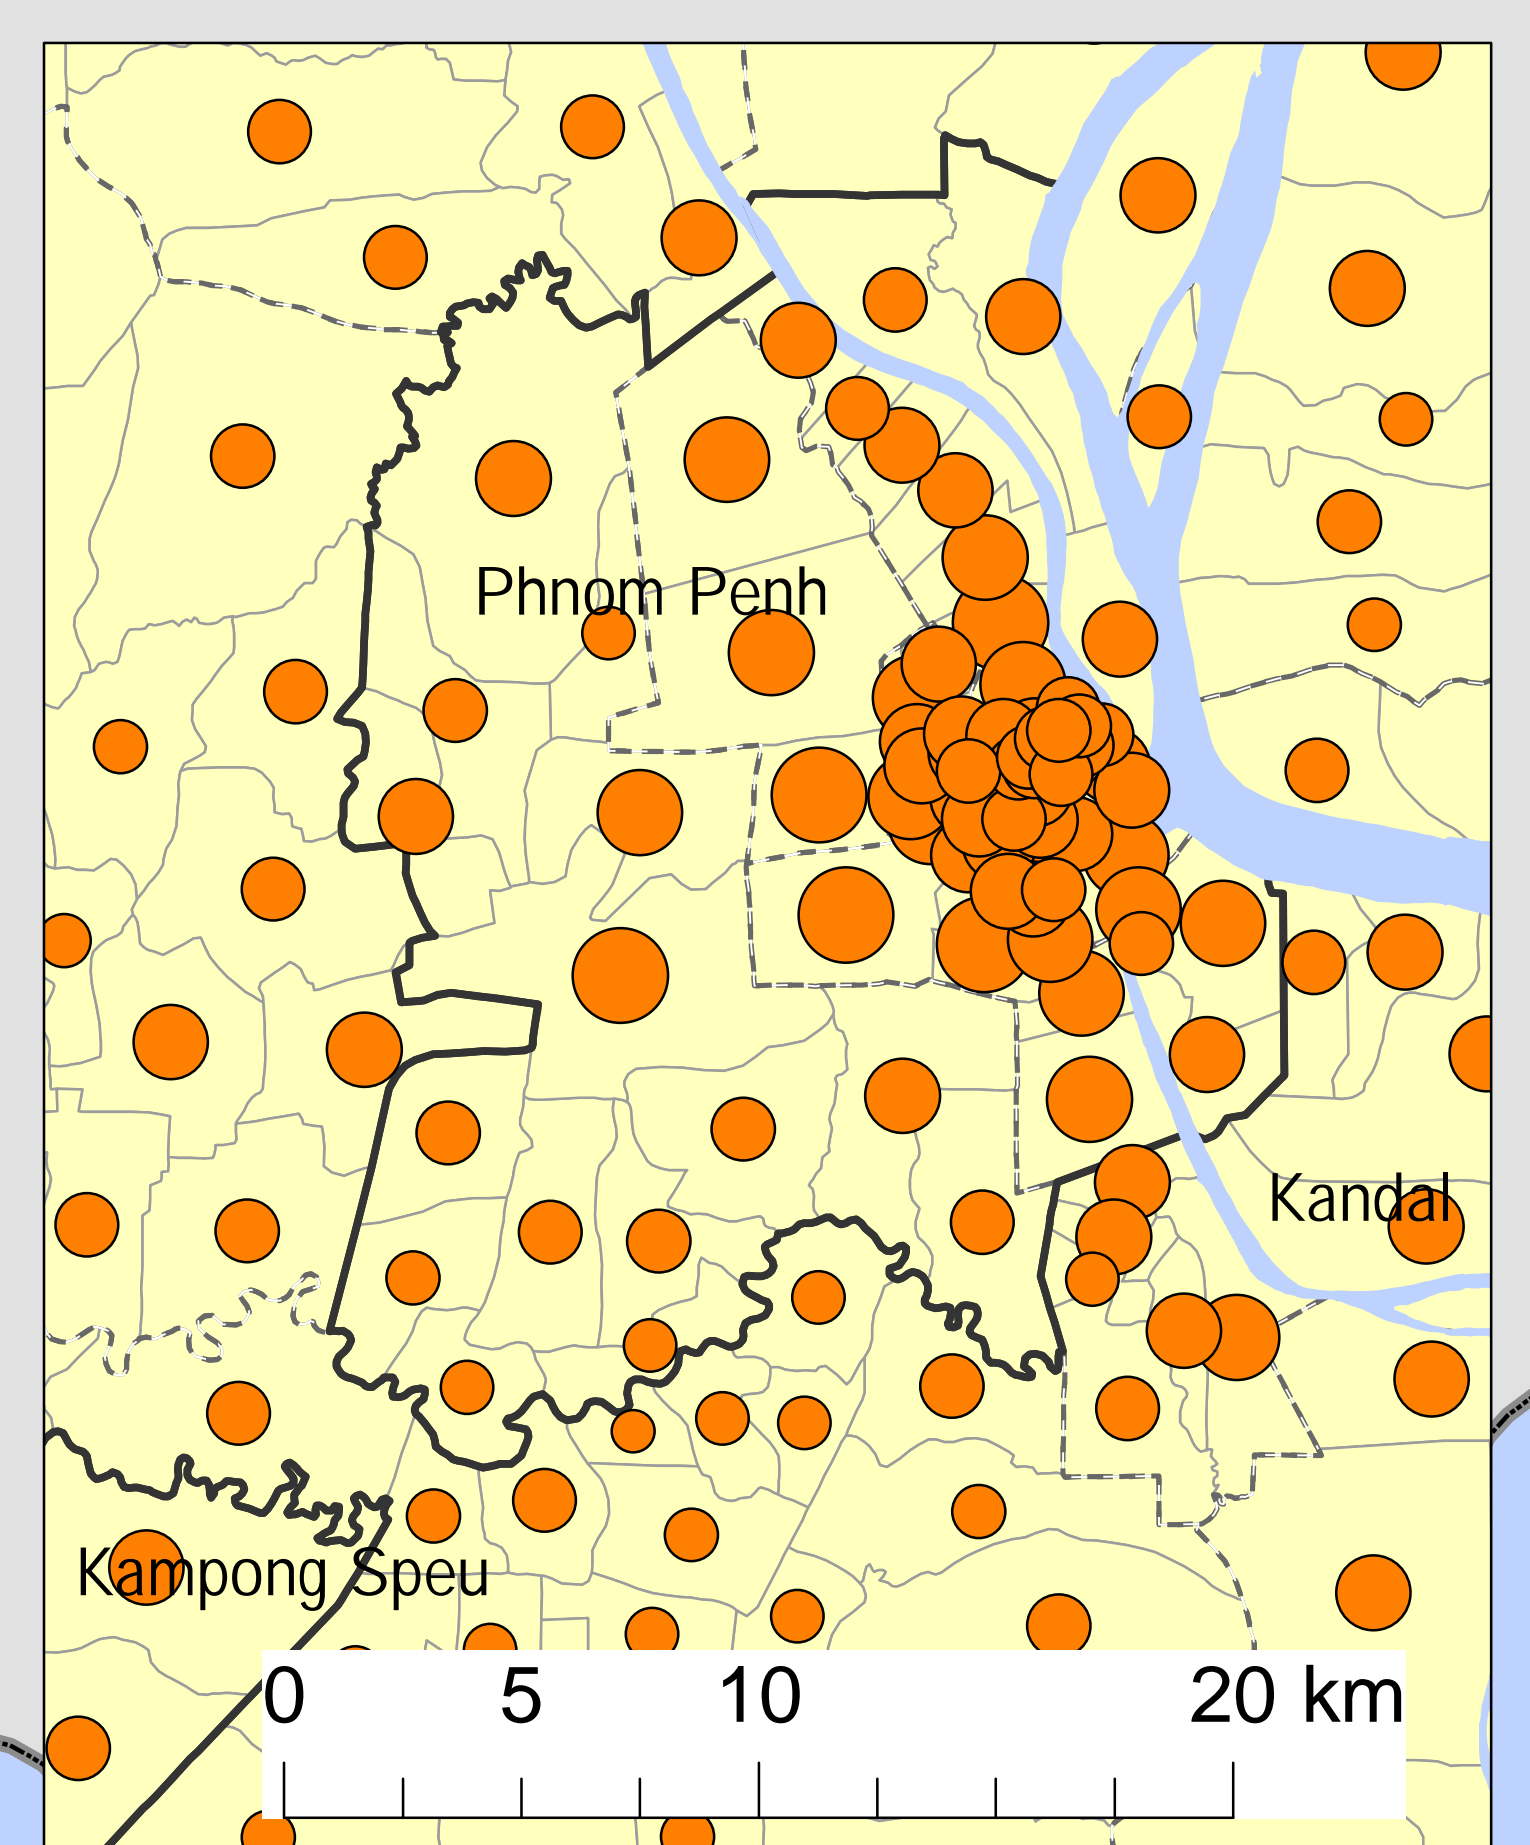

2008 Population Census, Cambodia

Spatial Distribution of Population by Commune

Thailand

Laos

Vietnam

Legend

- Nation boundary
- Province boundary
- - - District boundary
- Commune boundary

Population by commune

- Less than 1,000
 - 1,000 - 1,999
 - 2,000 - 4,999
 - 5,000 - 9,999
 - 10,000 - 19,999
 - 20,000 - 49,999
 - 50,000 or more
- Water

Notes:

- * The boundaries of administrative areas are based on the digital data of the boundaries of administrative areas provided by Geography Department.
- * Population by commune is derived from the final results of the 2008 Population Census.

0 25 50 100 km

0 5 10 20 km