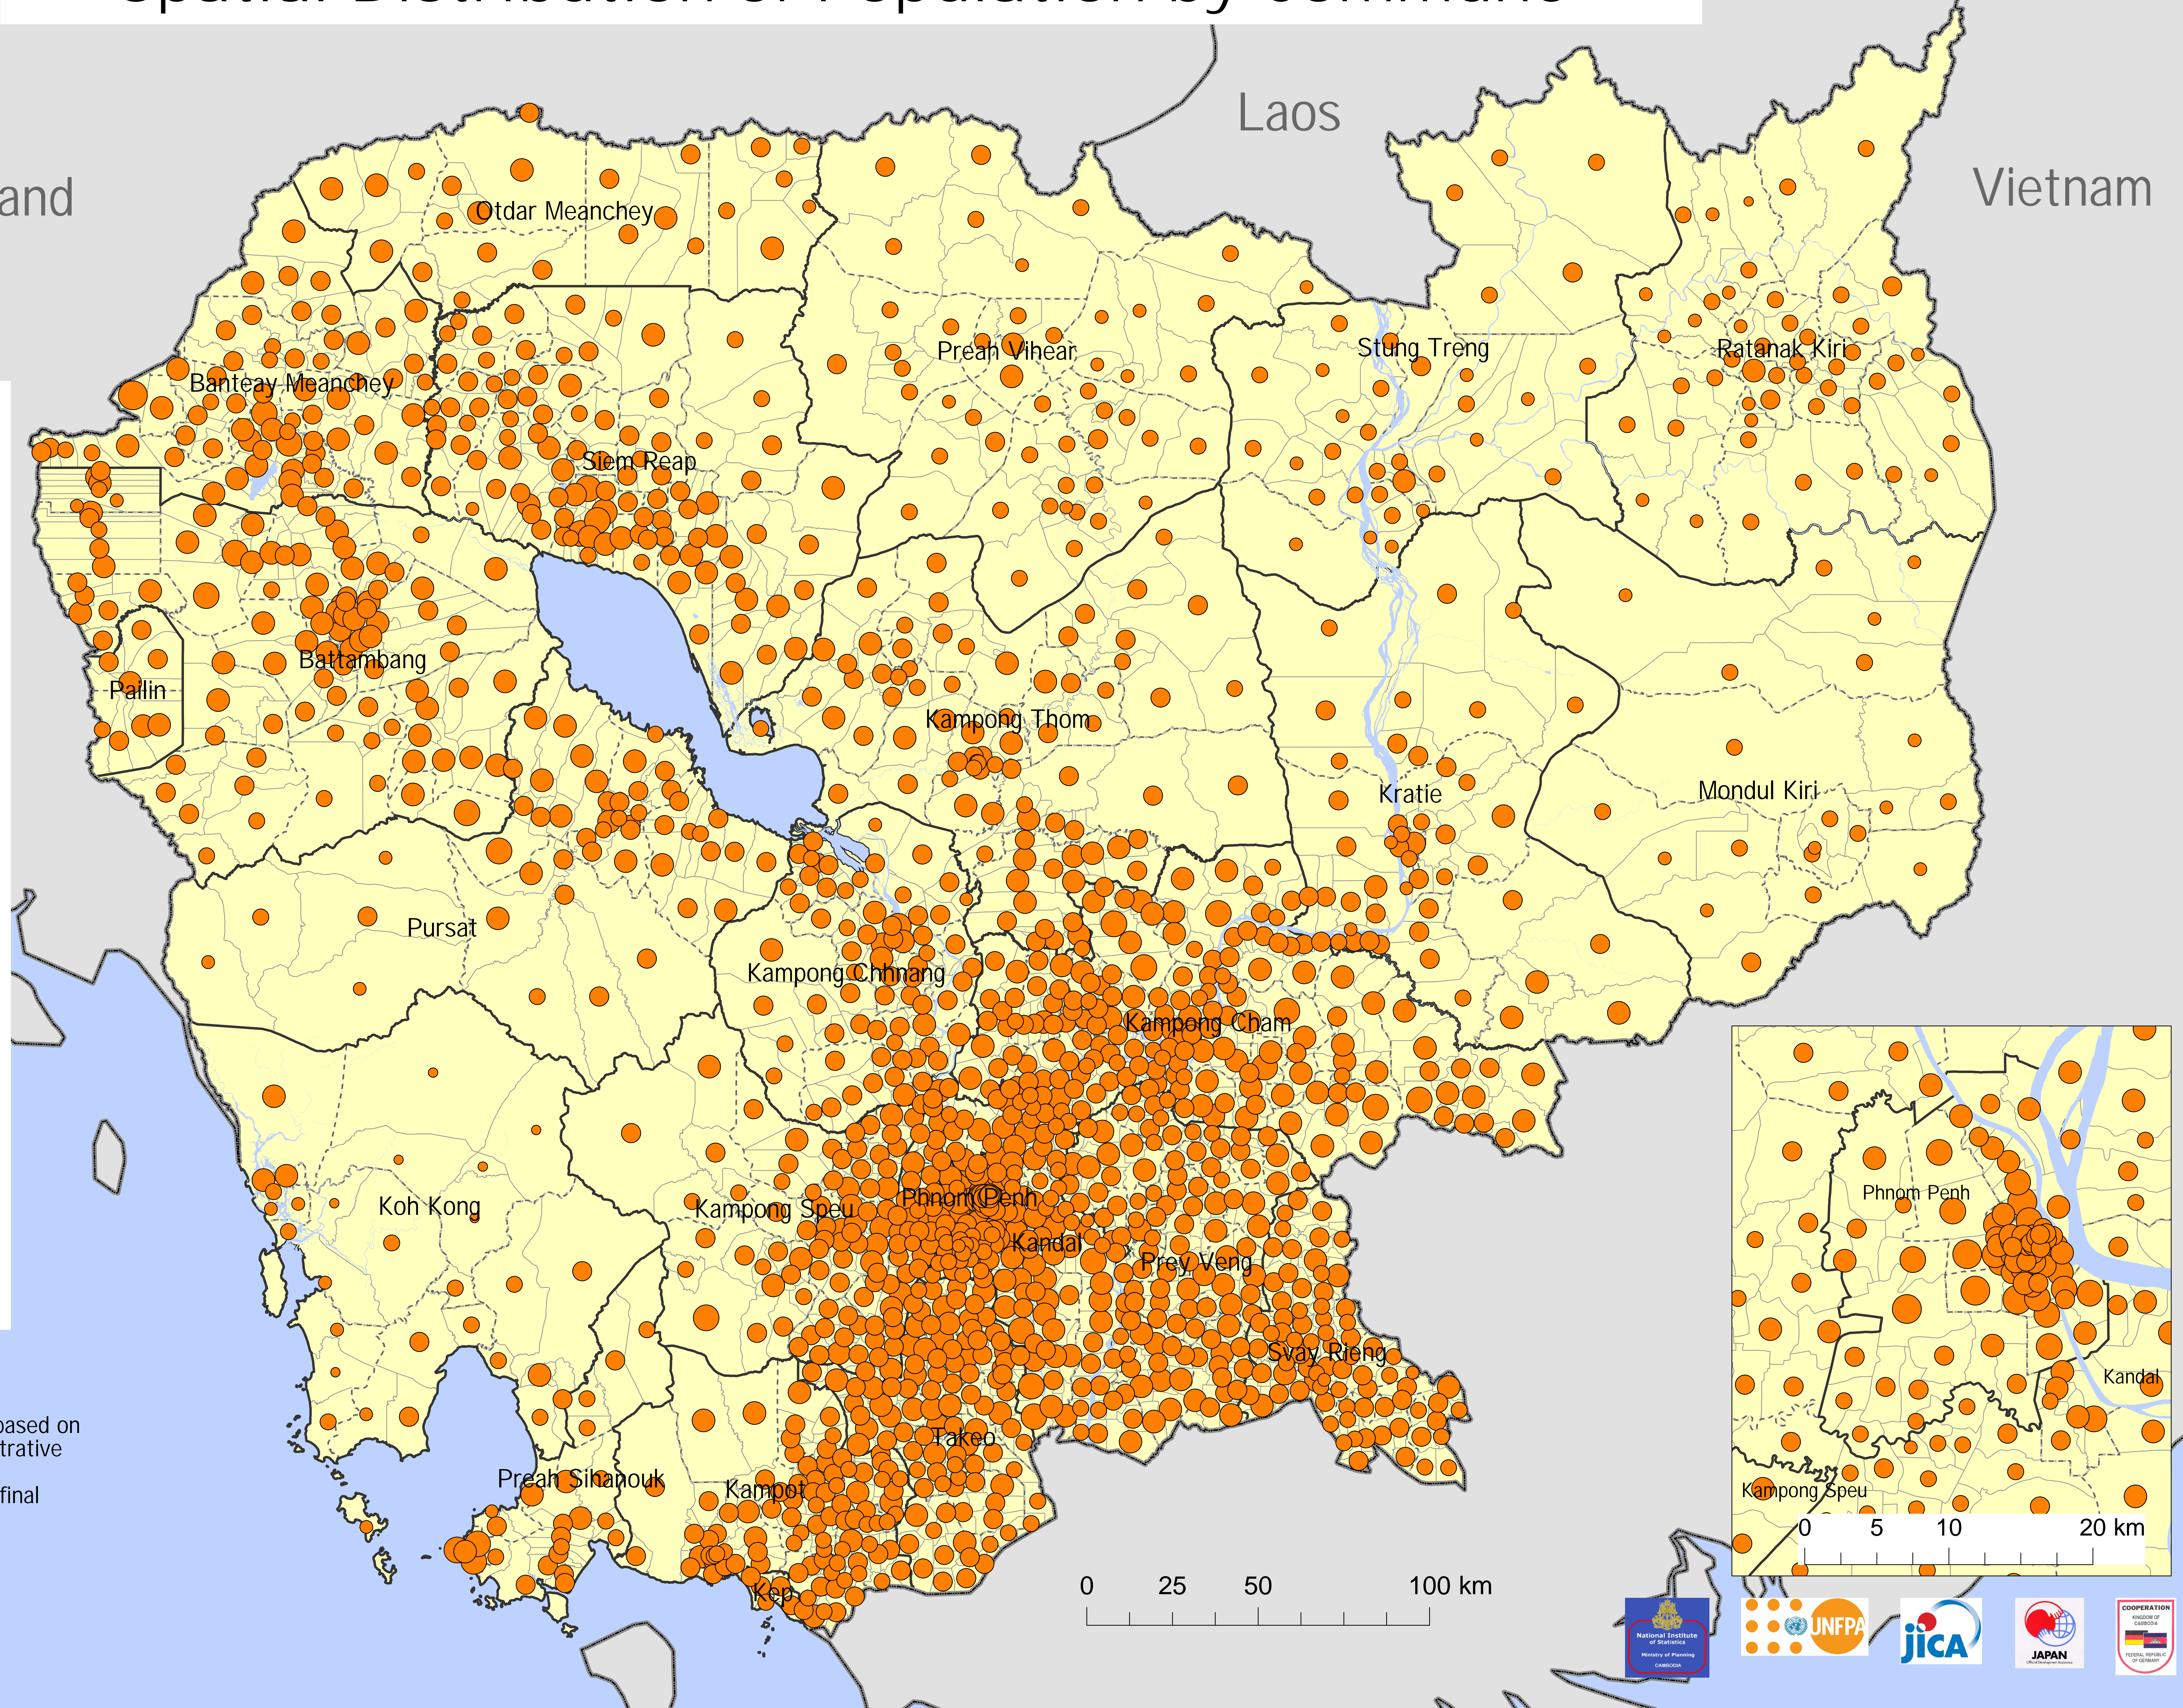

2008 Population Census, Cambodia

Spatial Distribution of Population by Commune

Thailand

Laos

Vietnam

Legend

- Nation boundary
- Province boundary
- - - District boundary
- Commune boundary

Population by commune

- Less than 1,000
 - 1,000 - 1,999
 - 2,000 - 4,999
 - 5,000 - 9,999
 - 10,000 - 19,999
 - 20,000 - 49,999
 - 50,000 or more
- Water

Notes:

- * The boundaries of administrative areas are based on the digital data of the boundaries of administrative areas provided by Geography Department.
- * Population by commune is derived from the final results of the 2008 Population Census.

0 25 50 100 km

0 5 10 20 km